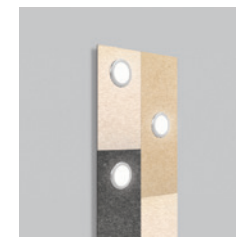

Acoustic collection

Suspension

Ceiling-surface

Wall-surface

Matrix