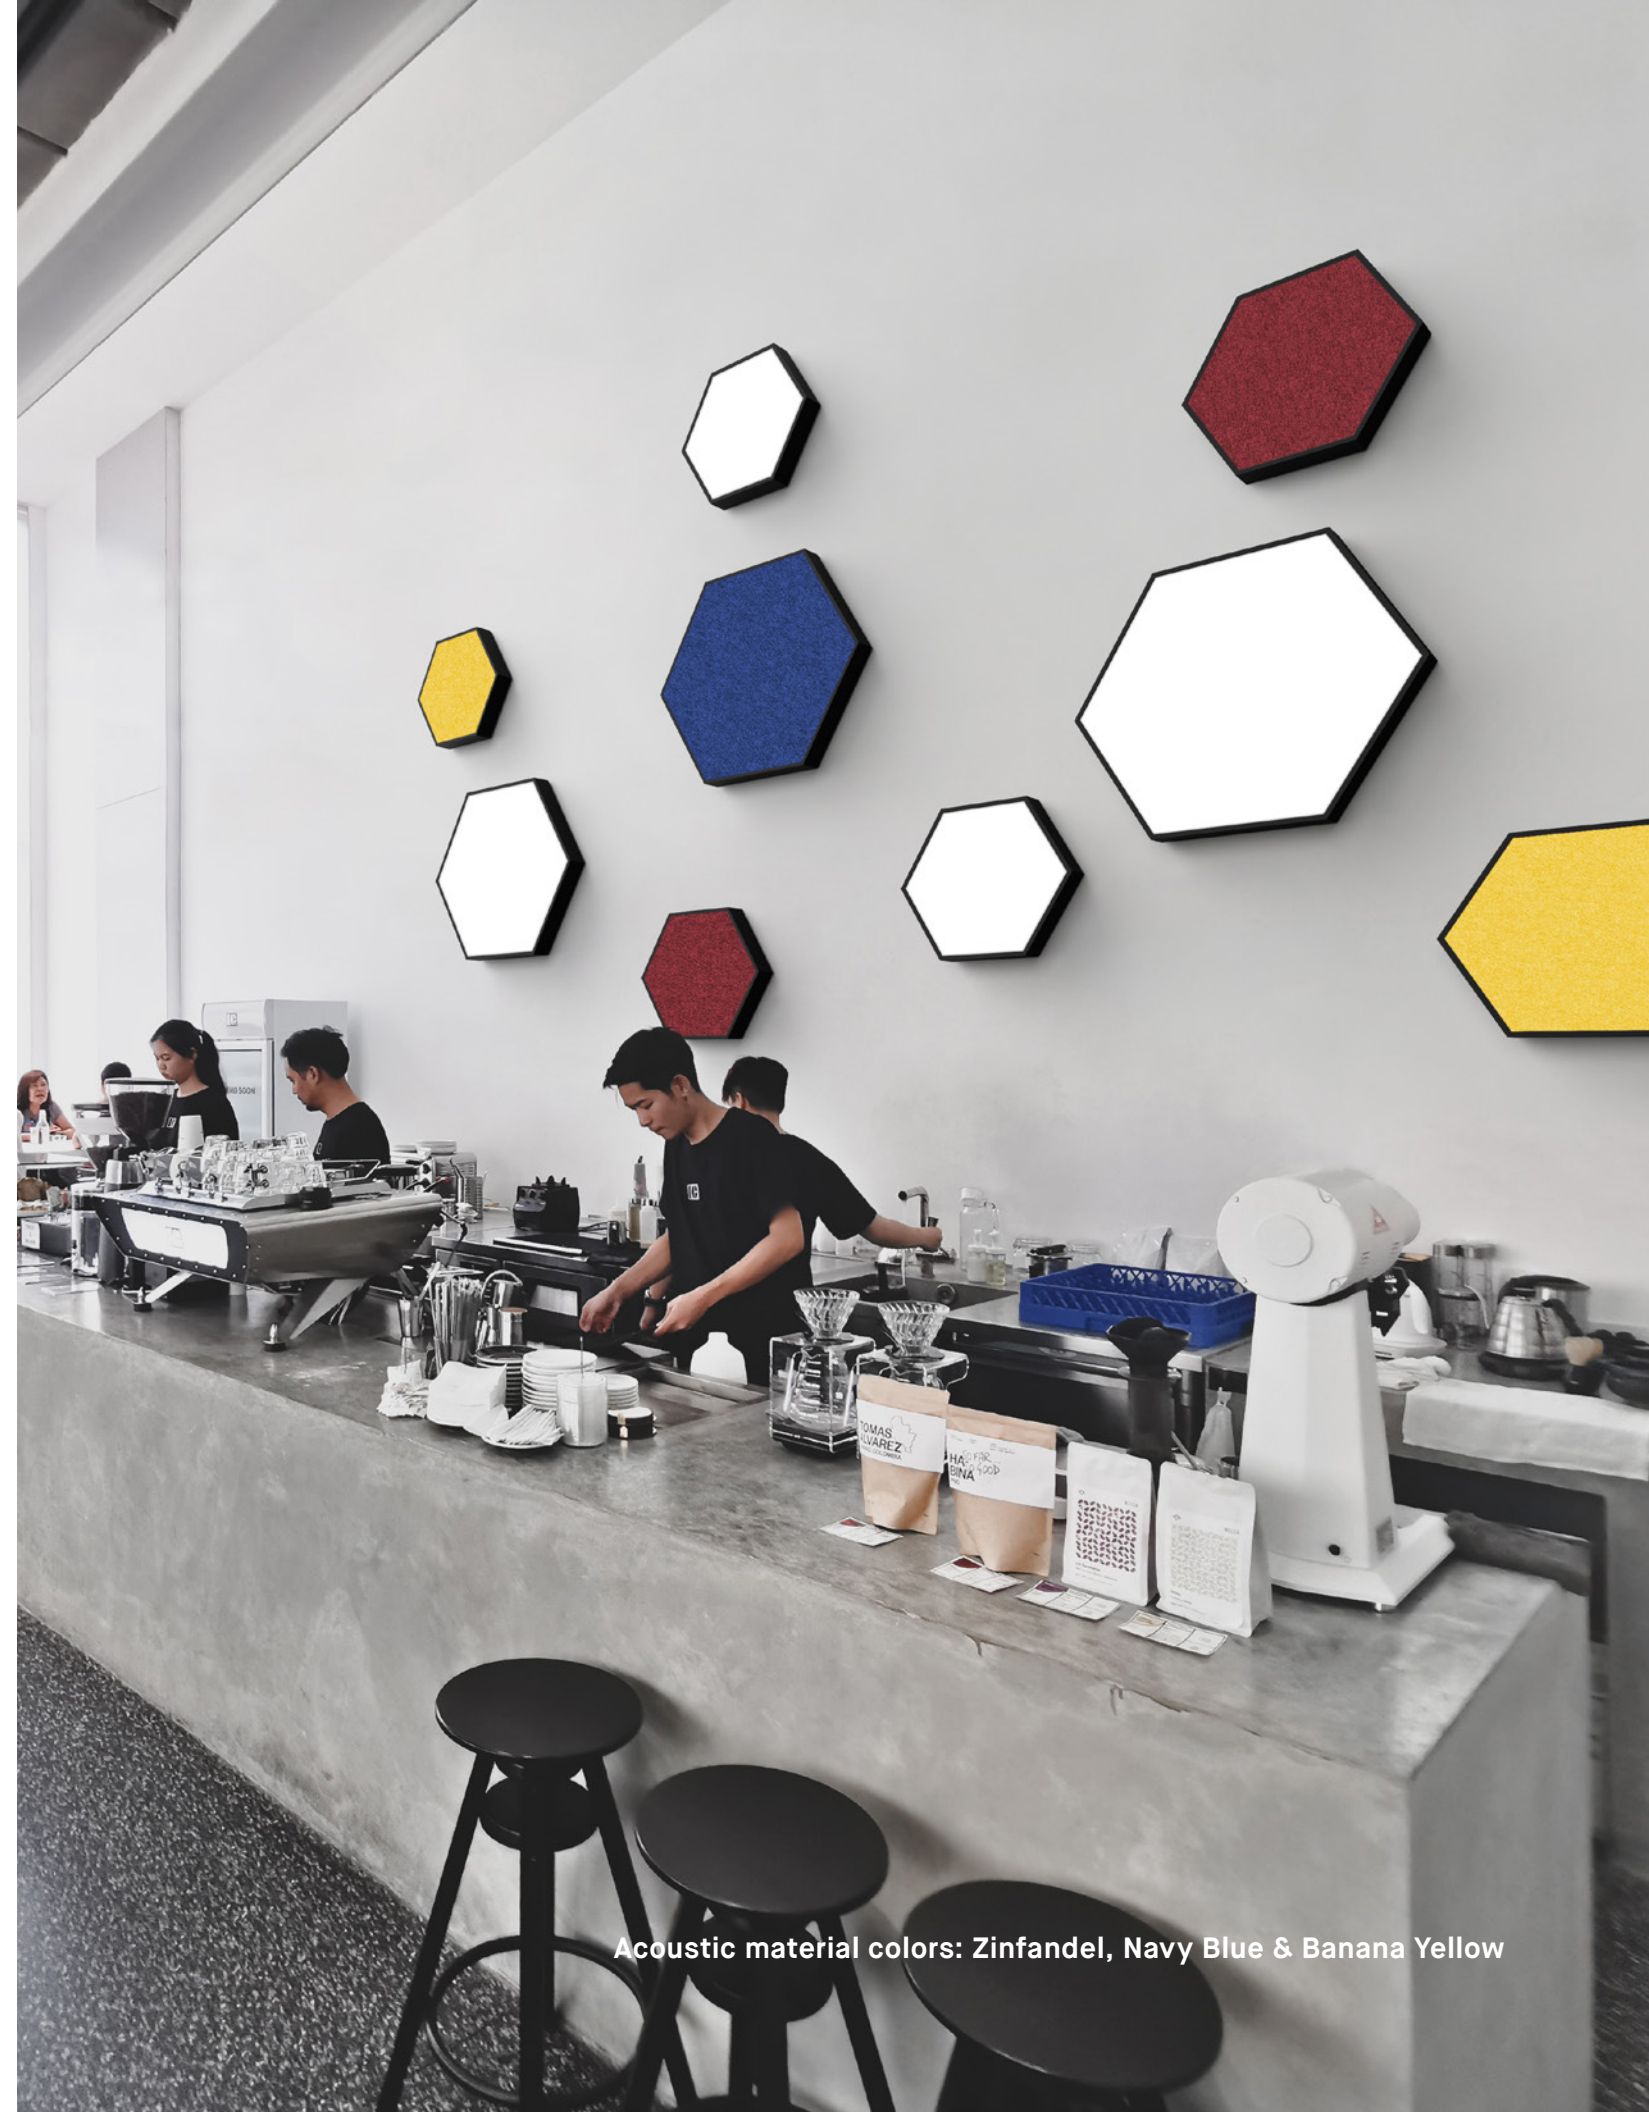

**Tone down the noise.
Turn on the light.**

Acoustic material colors: Plum Purple & Light Beige

Area

Slim profile, high light output, multiple colors, mounting types and even an acoustic option. Area provides designers a wide range of elegant lighting solutions.

Hex Area

With its strong geometric aesthetics and mounting options, Hex Area can be used as a highlighting element, in series to define a large space, or as a creative wall composition.

Acoustic material colors: Zinfandel, Navy Blue & Banana Yellow