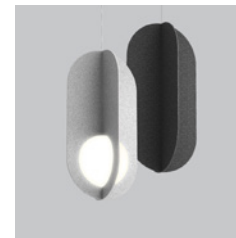

Acoustic collection

Suspension

Quadrant

Ceiling-surface

Wall-surface