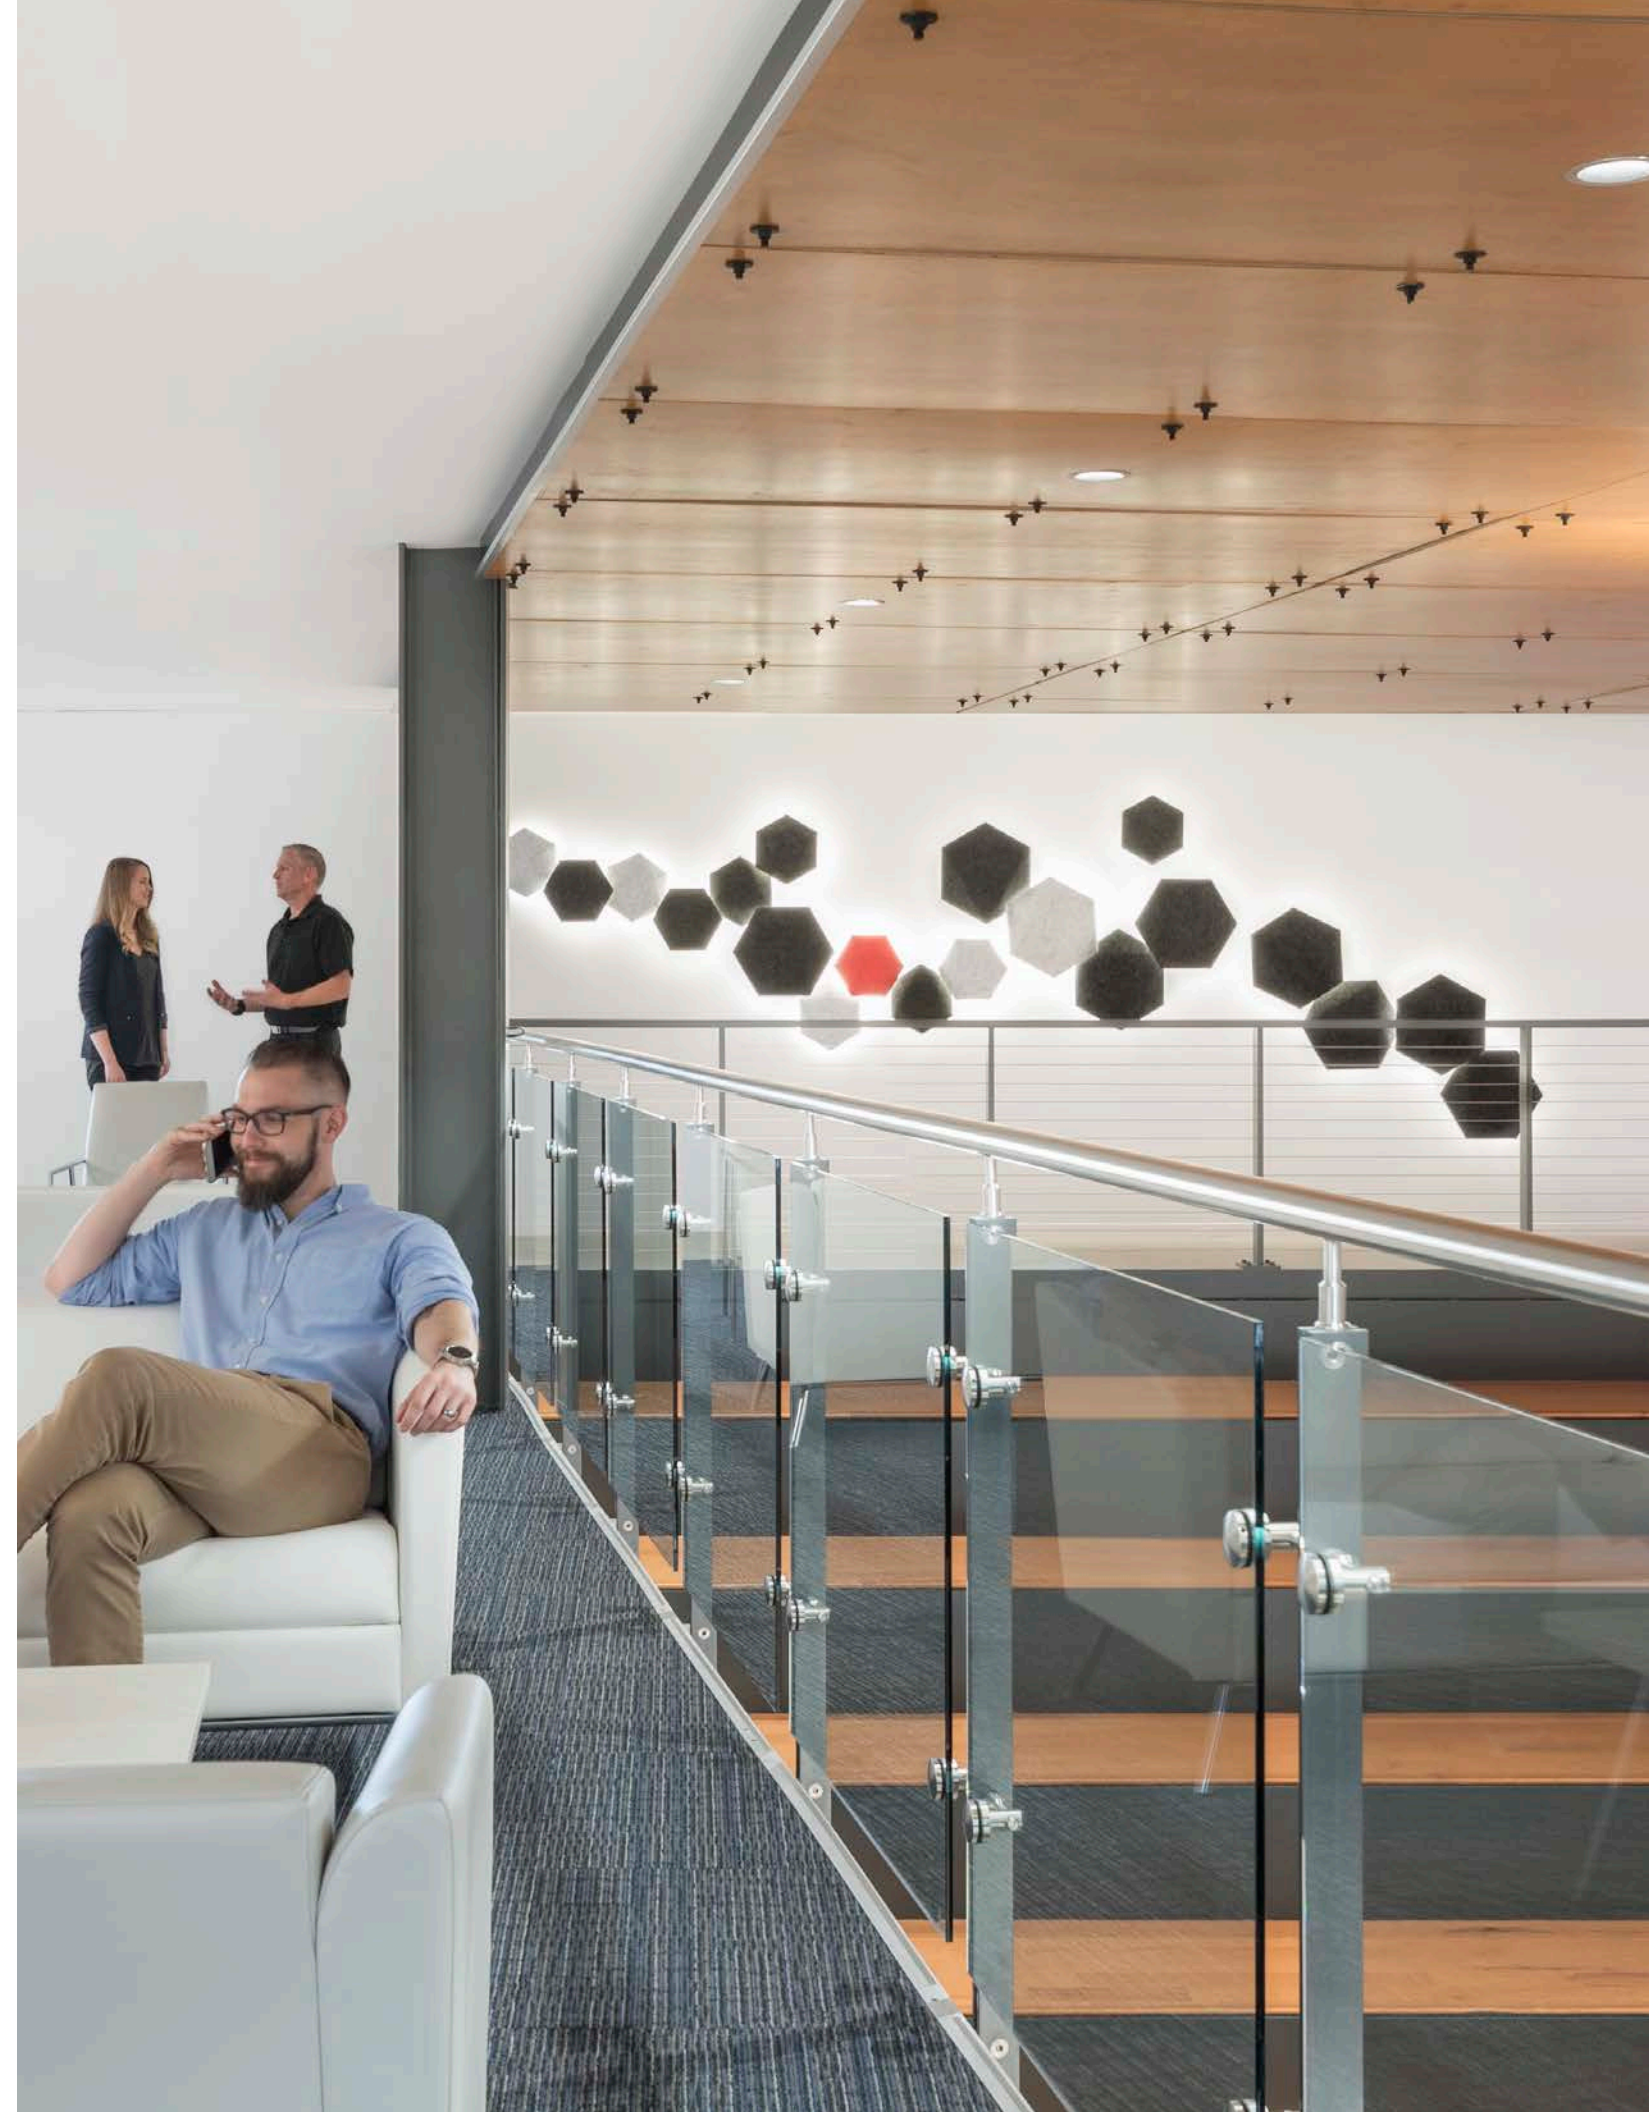

# Mute

**Mute is a suspension composed of twelve felt acoustic panels. Together, they create a distinctive shape for the shade. The LED light source provides comfortable, diffused light down to the space below.**

# Node

Original pattern of light can be composed with these warmly diffused and soft to the touch hexagonal shapes. Custom arrangements can be easily created to cover hundreds of square feet in area.

# Oslo

Warm and delicate, this large surface sconce features front and back light giving a nicely toned atmosphere to interior spaces. Made from a formed acoustical panel the shape evokes the effect of rippling water.