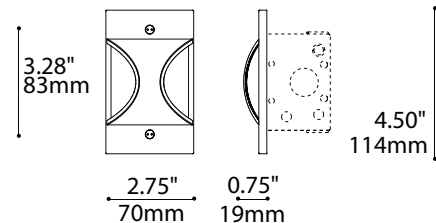

for more information or high resolution images
please contact your local Regional Sales Manager

EUREKA