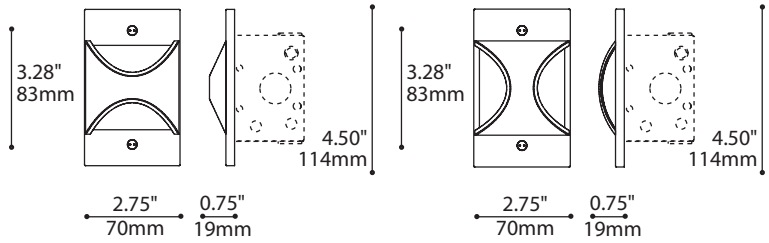

Arc

- → Certified for wet locations
- → Suitable for Indoor and outdoor applications
- → 1 x cool white LED 2W
- → 1 x warm white LED 2W
- → Corridors, stairs or stairwells
- → Finish: black anodized, satin anodized aluminum and white

collecta

EUREKA