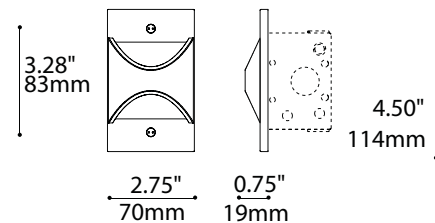

for more information or high resolution images
please contact your local Regional Sales Manager

EUREKA