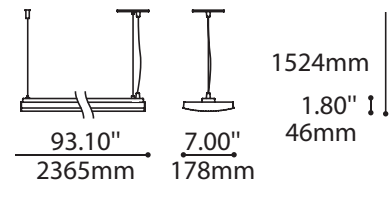

BILLOW

EUREKA

BILLOW EUREKALIGHTING.COM

new

GONE WITH THE WIND – As if puffed out by a soft breeze, Billow is an architectural staple with an added softness. Offering indirect light, this fixture comes in 4 and 8 feet lengths. Available as a pendant, surface or wall mount – installed horizontally or vertically.

for more information or high resolution images
please contact your local Regional Sales Manager

EUREKA

WWW.EUREKALIGHTING.COM

EUREKA

veine New

Billow

- Available as a pendant, surface or wall mount
- Installed horizontally or vertically
- 2 x 28W T5 fluorescents lamps (surface mount)
- 2 x 28W / 54W T5/T5HO fluorescent lamps (pendant)
dimming option (54W T5HO)
- 48" / 96" lengths
- Finish: white / chrome / satin aluminum anodized
chrome end caps