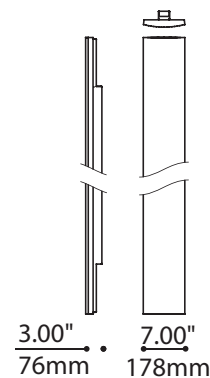

BILLOW

EUREKA

BILLOW EUREKALIGHTING.COM

new

GONE WITH THE WIND – As if puffed out by a soft breeze, Billow is an architectural staple with an added softness. Offering indirect light, this fixture comes in 4 and 8 feet lengths. Available as a pendant, surface or wall mount – installed horizontally or vertically.

available in :

white / chrome / satin aluminum anodized finish
chrome end caps

2 x 28W T5 fluorescent lamps (surface mount)

2 x 28W / 54W T5/T5HO fluorescent lamps (pendant)

dimming option (54W T5HO)

48" / 96" lengths

for more information or high resolution images
please contact your local Regional Sales Manager

EUREKA

WWW.EUREKALIGHTING.COM

EUREKA

veine New

Billow

- Available as a pendant, surface or wall mount
- Installed horizontally or vertically
- 2 x 28W T5 fluorescents lamps (surface mount)
- 2 x 28W / 54W T5/T5HO fluorescent lamps (pendant)
dimming option (54W T5HO)
- 48" / 96" lengths
- Finish: white / chrome / satin aluminum anodized
chrome end caps