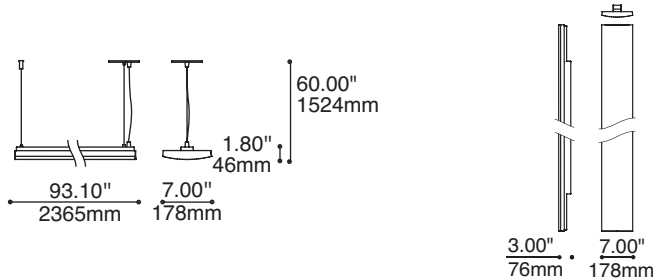

veine New

Billow

- → Available as a pendant, surface or wall mount
- → Installed horizontally or vertically
- → 2 x 28W T5 fluorescents lamps (surface mount)
- → 2 x 28W / 54W T5/T5HO fluorescent lamps (pendant)
  dimming option (54W T5HO)
- → 48" / 96" lengths
- → Finish: white / chrome / satin aluminum anodized
  chrome end caps

collecta

EUREKA