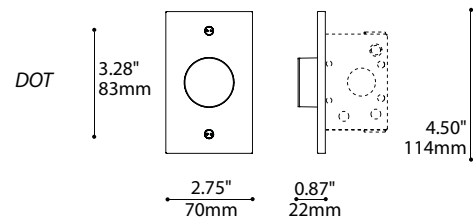

available in :

black anodised, satin anodized aluminum and white

1 x cool white LED 1W

1 x cool white LED 2W

1 x warm white LED 1W

1 x warm white LED 2W

for more information or high resolution images
please contact your local Regional Sales Manager