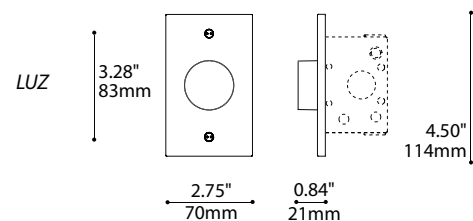

available in :

black anodised, satin anodized aluminum and white

1 x cool white LED 1W

1 x cool white LED 2W

1 x warm white LED 1W

1 x warm white LED 2W

for more information or high resolution images
please contact your local Regional Sales Manager