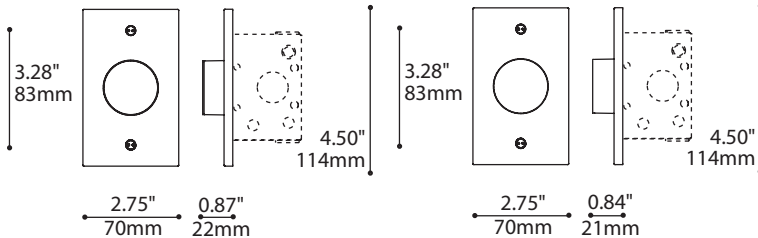

white new

Dot / Luz

- → Certified for wet locations
- → Suitable for Indoor and outdoor applications
- → 1 x cool white LED 1W
- → 1 x cool white LED 2W
- → 1 x warm white LED 1W
- → 1 x warm white LED 2W
- → Corridors, stairs or stairwells
- → Finish: black anodized, satin anodized aluminum and white

collect

Dot

Luz

EUREKA