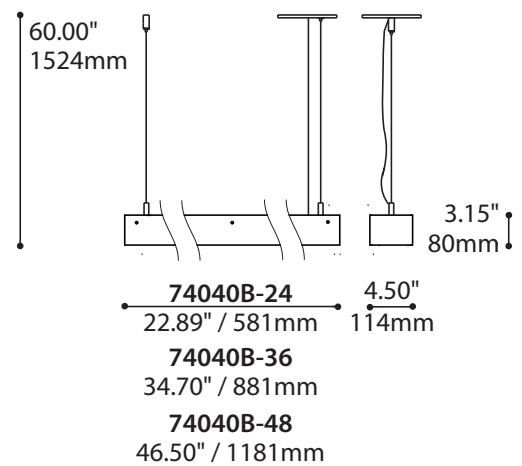

EUREKA

Available in :

1 or 2 x 14W / 21W / 28W T5 Fluorescent Lamps

1 or 2 x 24W / 39W / 54W T5HO Fluorescent Lamps

Dimming Option (54W T5HO)

24" / 36" / 48" lengths

Available as a pendant, surface or wall mount

Installed horizontally or vertically

Frosted Diffusers / Metallic Grey Details

EUREKA

Dimensions

Flare - Wall Mounted

Double Flare - Wall Mounted

Flare - Suspension

Double Flare - Suspension