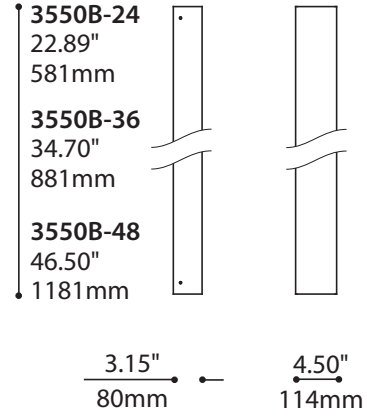

EUREKA

Available in :

1 or 2 x 14W / 21W / 28W T5 Fluorescent Lamps

1 or 2 x 24W / 39W / 54W T5HO Fluorescent Lamps

Dimming Option (54W T5HO)

24" / 36" / 48" lengths

Available as a pendant, surface or wall mount

Installed horizontally or vertically

Frosted Diffusers / Metallic Grey Details

EUREKA

Dimensions

Flare - Wall Mounted

Double Flare - Wall Mounted

Flare - Suspension

Double Flare - Suspension