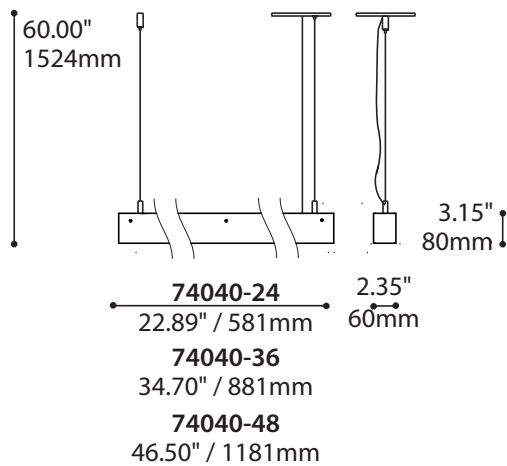

EUREKA

Available in :

1 or 2 x 14W / 21W / 28W T5 Fluorescent Lamps

1 or 2 x 24W / 39W / 54W T5HO Fluorescent Lamps

Dimming Option (54W T5HO)

24" / 36" / 48" lengths

Available as a pendant, surface or wall mount

Installed horizontally or vertically

Frosted Diffusers / Metallic Grey Details

EUREKA

Dimensions

Flare - Wall Mounted

Double Flare - Wall Mounted

Flare - Suspension

Double Flare - Suspension