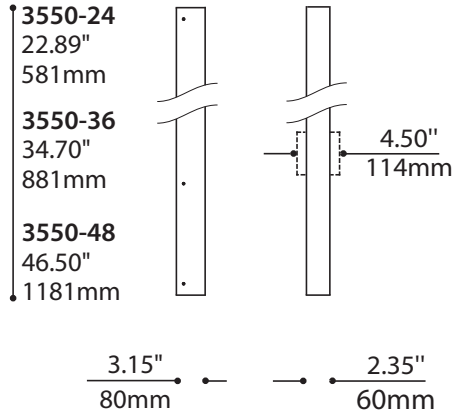

EUREKA

Available in :

1 or 2 x 14W / 21W / 28W T5 Fluorescent Lamps

1 or 2 x 24W / 39W / 54W T5HO Fluorescent Lamps

Dimming Option (54W T5HO)

24" / 36" / 48" lengths

Available as a pendant, surface or wall mount

Installed horizontally or vertically

Frosted Diffusers / Metallic Grey Details

EUREKA

Dimensions

Flare - Wall Mounted

Double Flare - Wall Mounted

Flare - Suspension

Double Flare - Suspension