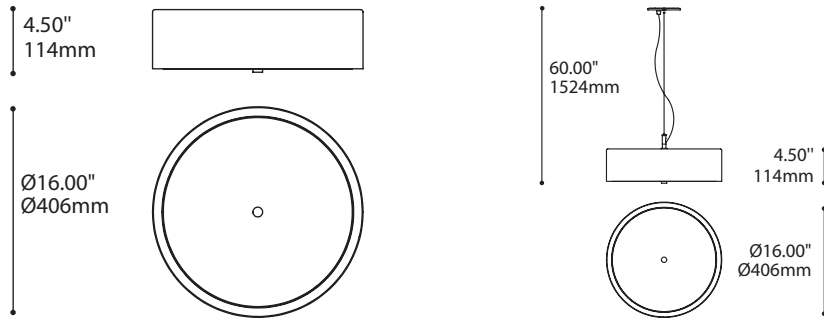

Lex

- → Cable mounted for easy installation and adjustment.
- → 2 x 26W compact fluorescents (CFL) (with dimming option)
- → 3 x 18W GU24 spiral (CFL)
- → 3 x 40W MED incandescent
- → Finish: white diffuser / chrome shade

collecta

EUREKA