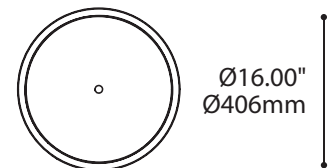

available in :

white diffuser / chrome shade

3 x 40W MED incandescent

3 x 18W GU24 spiral compact fluorescent (CFL)

2 x 26W (CFL) (with dimming option)

for more information or high resolution images
please contact your local Regional Sales Manager