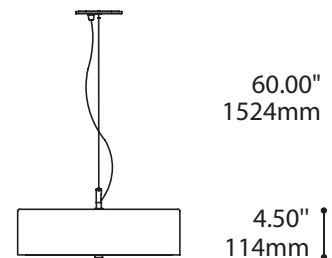

for more information or high resolution images
please contact your local Regional Sales Manager

EUREKA