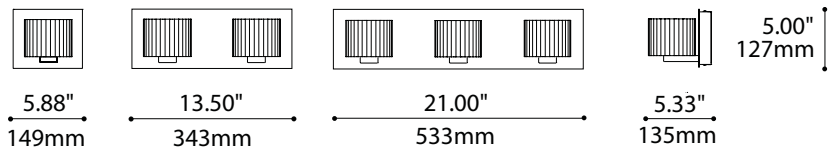

*available in :*  
 clear glass shade  
 chrome structure finish  
 1 x G4-G6.35 Bipin 50W

for more information or high resolution images  
 please contact your local Regional Sales Manager

**EUREKA**

[WWW.EUREKALIGHTING.COM](http://WWW.EUREKALIGHTING.COM)