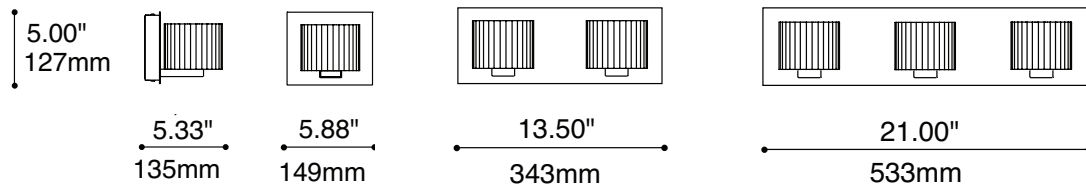

Sprocket

- → Available as a pendant, ceiling mount or wall fixture.
- → 1 x G4-G6,35 Bipin 50W
- → Finish: clear glass shade / chrome structure

EUREKA