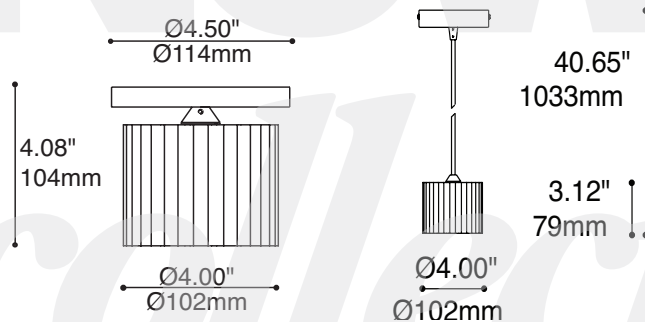

Sprocket

- → Available as a pendant, ceiling mount or wall fixture.
- → 1 x G4-G6,35 Bipin 50W
- → Finish: clear glass shade / chrome structure

EUREKA