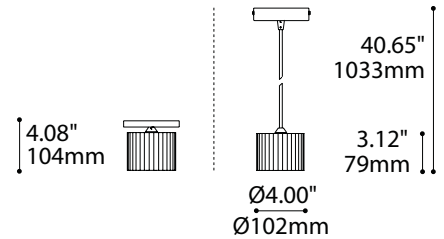

*available in :*  
 clear glass shade  
 chrome structure finish  
 1 x G4-G6.35 Bipin 50W

for more information or high resolution images  
 please contact your local Regional Sales Manager

**EUREKA**

[WWW.EUREKALIGHTING.COM](http://WWW.EUREKALIGHTING.COM)