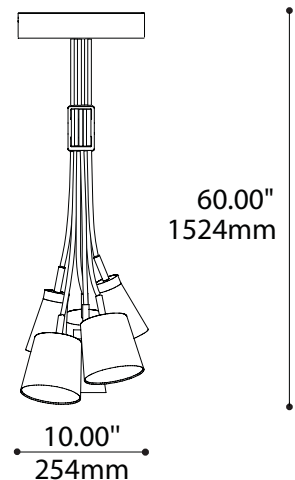

STACK

EUREKA

STACK CLUSTER EUREKALIGHTING.COM

new

GROUP HUG - A fun assortment of 6 projectors, Stack Cluster is supported by black industrial wire threaded through a graphic chrome organizer. Play with each shade and adjust its height according to the desired look and application. Exterior shade finishes are chrome, black and white; interior shade finishes are black and white.

available in :

combination of white, black and chrome exterior and interior shades

6 x 20W MR16 metal halide

6 x 50W MR16 line voltage

6 x 50W MR16

6 x 50W MED PAR20

for more information or high resolution images
please contact your local Regional Sales Manager

EUREKA

NEW ARRIVAL

collection

WWW.EUREKALIGHTING.COM

EUREKA

veille Neww

Stack Cluster

- Cable mounted for easy installation and adjustment
- 6 x 50W MR16
- 6 x 50W metal halide
- 6 x 50W line voltage
- 6 x 50W MED PAR20
- Exterior Finish: chrome, black, white
- Interior Finish: black, white