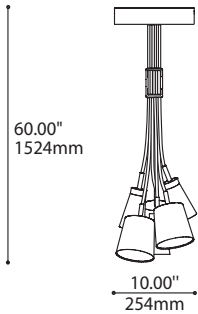

veille Neww

Stack Cluster

- → Cable mounted for easy installation and adjustment
- → 6 x 50W MR16
- → 6 x 50W metal halide
- → 6 x 50W line voltage
- → 6 x 50W MED PAR20
- → Exterior Finish: chrome, black, white
- → Interior Finish: black, white

collecta

EUREKA