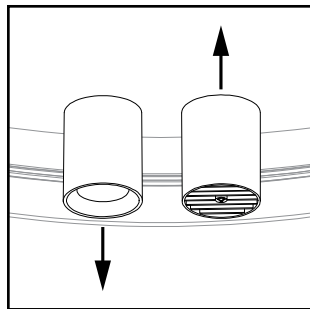

INSTALLATION MAINTENANCE

BEAM 8290 / GLOW 8291 ARENA 8200 LIGHT SOURCE / SOURCE LUMINEUSE

BEAM 8290

GLOW 8291

ALIGN TABS TO SLOT
/ALIGNER AVEC RAINURE

INCORRECT

CORRECT

REMOVE TO ORIENT UP OR DOWN
/ENLEVER POUR ORIENTER VERS
LE HAUT OU LE BAS

CAPACITY

UP TO 12 BEAM OR GLOW (8290/8291) CAN BE INSTALLED PER ARENA RING.

DIFFERENT ARENA COMPATIBLE LIGHTSOURCES CAN BE INSTALLED ON THE SAME ARENA RING (MAXIMUM 100 WATTS).

EACH ARENA (8200) RING STRUCTURE (36" OR 54") HAS A CAPACITY OF 100W DC OF TOTAL LIGHTSOURCE WATTS.

ADD ALL LIGHTSOURCE WATTS (FIND WATTAGE ON LIGHTSOURCE LABEL OR IN SPECIFICATION SHEETS) ON AN ARENA RING TO CALCULATE TOTAL DC LOAD.

WEIGHT

BEAM 8290 : 0.62lbs (285g) / GLOW 8291 : 0.70lb (320g)
ARENA RING 36": 24lbs (10.9kg) / With 12 BEAM : 34.6lbs (15.7kg)
ARENA RING 54": 40lbs (18.2kg) / With 12 BEAM : 52.2lbs (23.7kg)