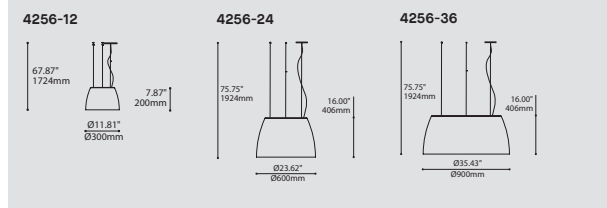

ORDERING SPECIFICATION SPÉCIFICATION DE COMMANDE

CODE

QUICKSHIP

QS5 QUICKSHIP 5 DAYS - MAXIMUM 5 UNITS QUICKSHIP 5 JOURS - MAXIMUM 5 UNITÉS
QS10 QUICKSHIP 10 DAYS - MAXIMUM 20 UNITS QUICKSHIP 10 JOURS - MAXIMUM 20 UNITÉS

MODEL MODÈLE

4256-12 APERTURE 12"
4256-24 APERTURE 24"
4256-36 APERTURE 36"

LIGHT SOURCE SOURCE LUMINEUSE

LED

LED* REGULAR OUTPUT
*3983 ACCESSORY IS PROVIDED ONLY FOR 4256-12

COLOR TEMPERATURE TEMPÉRATURE DE COULEUR

30 3000K
35 3500K
40 4000K

COLOR RENDERING INDEX (CRI) INDICE DE RENDU DE COULEUR (IRC)

80

80 80+ CRI

VOLTAGE VOLTAGE

120V 120 VOLT
277V 277 VOLT

DIMMING OPTION OPTION DE GRADATION

DV 0-10V DIMMING (120V-277V)
DP PHASE DIMMING (120V ONLY)
LED DIMMING DRIVER IS STANDARD IN THIS PRODUCT, PLEASE SPECIFY YOUR DIMMING TYPE

CABLE CÂBLE

AC

AC AIRCRAFT MOUNTING & CLEAR CABLE, FIELD ADJUSTABLE

CABLE LENGTH LONGUEUR DE CÂBLE

60 60" AIRCRAFT CABLE (STD LENGTH)
** CUSTOM AIRCRAFT CABLE LENGTH (PLEASE SPECIFY)
FOR OVERALL LENGTH, PLEASE CONTACT YOUR EUREKA REPRESENTATIVE

MOUNTING CABLE OPTION OPTION DE MONTAGE DE CÂBLE

RCA CENTERED ROUND CANOPY - AIRCRAFT CABLES ANGLED TO CENTER
IF NO OPTION IS SELECTED, A ROUND CANOPY WITH STRAIGHT AIRCRAFT CABLES WILL BE PROVIDED

CANOPY FINISH FINI PAVILLON

WHM

WHM MATTE WHITE

EXTERIOR SHADE FINISH FINI ABAT-JOUR EXTÉRIEUR

WHM MATTE WHITE
ANTE ANTHRACITE FINE EXTERIOR WITH MATTE WHITE INSIDE

INTERIOR SHADE FINISH FINI ABAT-JOUR INTÉRIEUR

WHM

WHM MATTE WHITE

ACCESSORY ACCESSOIRE

3983 DEEP JUNCTION BOX (PROVIDED FOR 4256-12 AS PER ABOVE)

PRODUCT CHARACTERISTICS CARACTÉRISTIQUES DU PRODUIT

BIM DIM EMB IES LED

DESIGN: Hidden inside of an elegant form is a beautiful soft glow of LED illumination that encircles a surprising hollow core. Aperture is available in three formats, small, large and extra-large.

INSTALLATION: Easy to install, adjust and level triple aircraft cable mounting.

LIGHT SOURCE: Aperture features a custom LED light engine that is available with a standard dimming driver.

EXTERIOR FINISH: White or Anthracite matte polyester powder coating.

INTERIOR FINISH: Highly reflective matte white polyester powder coating.

CERTIFIED: c-CSA-us