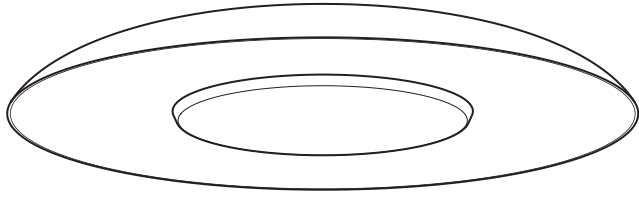

FRONT PLATE
Die-spun steel dish, available in white architectural grade fine textured finishes.

CHARACTERISTICS	3035-22	3035-35
LIGHT SOURCE	78 x Nichia	156 x Nichia
DELIVERED LUMENS	1280 lumens	1989 lumens
SYSTEM WATTAGE	22W	30W
IRC	83 CRI (typique)	
LIGHT DISTRIBUTION	Semi-direct and ambient illumination	
DIFFUSOR	Thermoformed and frosted white PMMA	
STRUCTURE	Die-spun steel dish, available in white architectural grade fine textured finishes	
VOLTAGE	120V (DP) or 120-277V (DV)	
DIMMING	Phase dimming (DP) and 0-10V dimming (DV)	
WARRANTY	5 years	