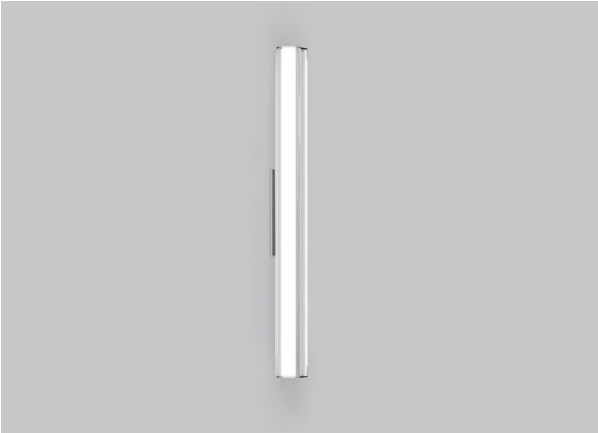

PRINCE 3408

PROJECT PROJET

SPEC TYPE

NOTES

ORDERING SPECIFICATION	SPÉCIFICATION DE COMMANDE	CODE
MODEL MODÈLE		3408
3408	PRINCE	
LIGHT SOURCE SOURCE LUMINEUSE		LED.17
<small>(WATTAGE, LAMP TYPE, OTHER INFO)</small>		
LED.17	17W, LED	
COLOR TEMPERATURE TEMPÉRATURE DE COULEUR		
30	3000K	
35	3500K	
40	4000K	
VOLTAGE VOLTAGE		
120V	120 VOLT	
277V	277 VOLT	
DIMMING OPTION OPTION DE GRADATION		
DV	0-10V DIMMING (120-277V)	
DP	PHASE DIMMING (120V ONLY)	
<small>LED DIMMING DRIVER IS STANDARD IN THIS PRODUCT. PLEASE SPECIFY YOUR DIMMING TYPE.</small>		
STRUCTURE FINISH FINI STRUCTURE		CHR
CHR	CHROME	
DIFFUSER FINISH FINI DIFFUSEUR		CFR
CFR	CLEAR-FROSTED	
ACCESSORY ACCESSOIRE		3980B
3980B	MINI JUNCTION BOX 6" (SUPPLIED WITH THIS PRODUCT)	

PRODUCT CHARACTERISTICS CARACTÉRISTIQUES DU PRODUIT

DESIGN:

A powerful linear LED light source softly diffused through thick machined glass resulting in an even and non glaring illumination. With its massive yet restrained solid glass and chromed construction, the Prince offers the feel of raw luxury that blends into a variety of decors.

INSTALLATION:

Features a hook system that allows an easy installation by only one person.

LIGHT SOURCE:

The light source is composed of a light engine supporting 48 high performance LED that provide a uniform & efficient 17W output with standard 0-10V or phase dimming.

STRUCTURE:

The structure of the fixture sits atop an included slim junction box (part 3980B) properly concealed to bring the focus to the main element of the fixture: the machined glass diffuser.

DIFFUSER: