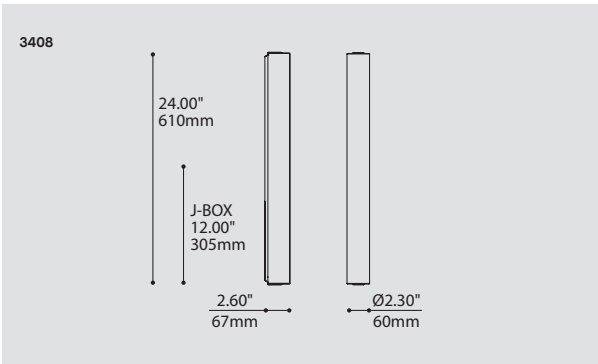

PRINCE 3408

PROJECT PROJET

SPEC TYPE

NOTES

ORDERING SPECIFICATION	SPÉCIFICATION DE COMMANDE	CODE
MODEL MODÈLE		3408
3408	PRINCE	
LIGHT SOURCE SOURCE LUMINEUSE		LED.17
<small>(WATTAGE, LAMP TYPE, OTHER INFO)</small>		
LED	REGULAR OUTPUT	
COLOR TEMPERATURE TEMPÉRATURE DE COULEUR		
30	3000K	
35	3500K	
40	4000K	
VOLTAGE VOLTAGE		
120V	120 VOLT	
277V	277 VOLT	
DIMMING OPTION OPTION DE GRADATION		
DV	0-10V DIMMING (120-277V)	
DP	PHASE DIMMING (120V ONLY)	
<small>LED DIMMING DRIVER IS STANDARD IN THIS PRODUCT. PLEASE SPECIFY YOUR DIMMING TYPE.</small>		
STRUCTURE FINISH FINI STRUCTURE		CHR
CHR	CHROME	
DIFFUSER FINISH FINI DIFFUSEUR		CFR
CFR	CLEAR-FROSTED	
ACCESSORY ACCESSOIRE		3980B
3980B	MINI JUNCTION BOX 6" (SUPPLIED WITH THIS PRODUCT)	