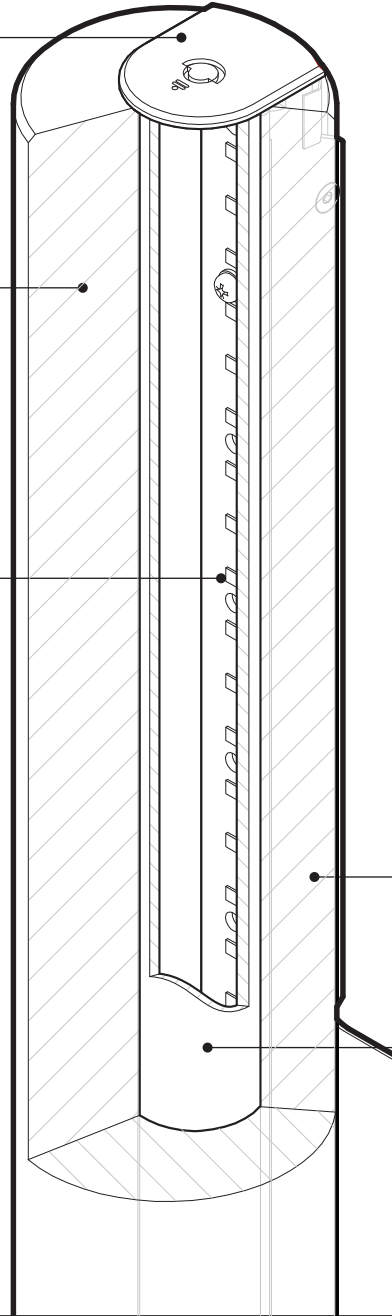

PRINCE 3408

PROJECT PROJET

SPEC TYPE

NOTES

ORDERING SPECIFICATION	SPÉCIFICATION DE COMMANDE	CODE
MODEL MODÈLE		3408
3408	PRINCE	
LIGHT SOURCE SOURCE LUMINEUSE		LED.17
<small>(WATTAGE, LAMP TYPE, OTHER INFO)</small>		
LED.17	17W, LED	
COLOR TEMPERATURE TEMPÉRATURE DE COULEUR		
30	3000K	
35	3500K	
40	4000K	
VOLTAGE VOLTAGE		
120V	120 VOLT	
277V	277 VOLT	
DIMMING OPTION OPTION DE GRADATION		
DV	0-10V DIMMING (120-277V)	
DP	PHASE DIMMING (120V ONLY)	
<small>LED DIMMING DRIVER IS STANDARD IN THIS PRODUCT. PLEASE SPECIFY YOUR DIMMING TYPE.</small>		
STRUCTURE FINISH FINI STRUCTURE		CHR
CHR	CHROME	
DIFFUSER FINISH FINI DIFFUSEUR		CFR
CFR	CLEAR-FROSTED	
ACCESSORY ACCESSOIRE		3980B
3980B	MINI JUNCTION BOX 6" (SUPPLIED WITH THIS PRODUCT)	

STRUCTURE:

The structure of the fixture sits atop an included slim junction box (part 3980B) properly concealed to bring the focus to the main element of the fixture: the machined glass diffuser.

DIFFUSER:

STRUCTURE:

Le luminaire s'installe sur une boîte de jonction mince incluse (pièce 3980B), conçue sur mesure, qui se dissimule sous le luminaire laissant ainsi toute la place à la richesse de la pièce centrale fait de verre machiné.

ELEGANCE

The machined glass gives to this fixture a touch of luxury that suits any environment

POWERFUL

Each fixture contains a custom board supporting 48 mid power LED for a 17W efficient output

GROOVY

Prince on it's own can turn a room around. But team it up with a few more to punctuate and give a sense of rythm to any decor