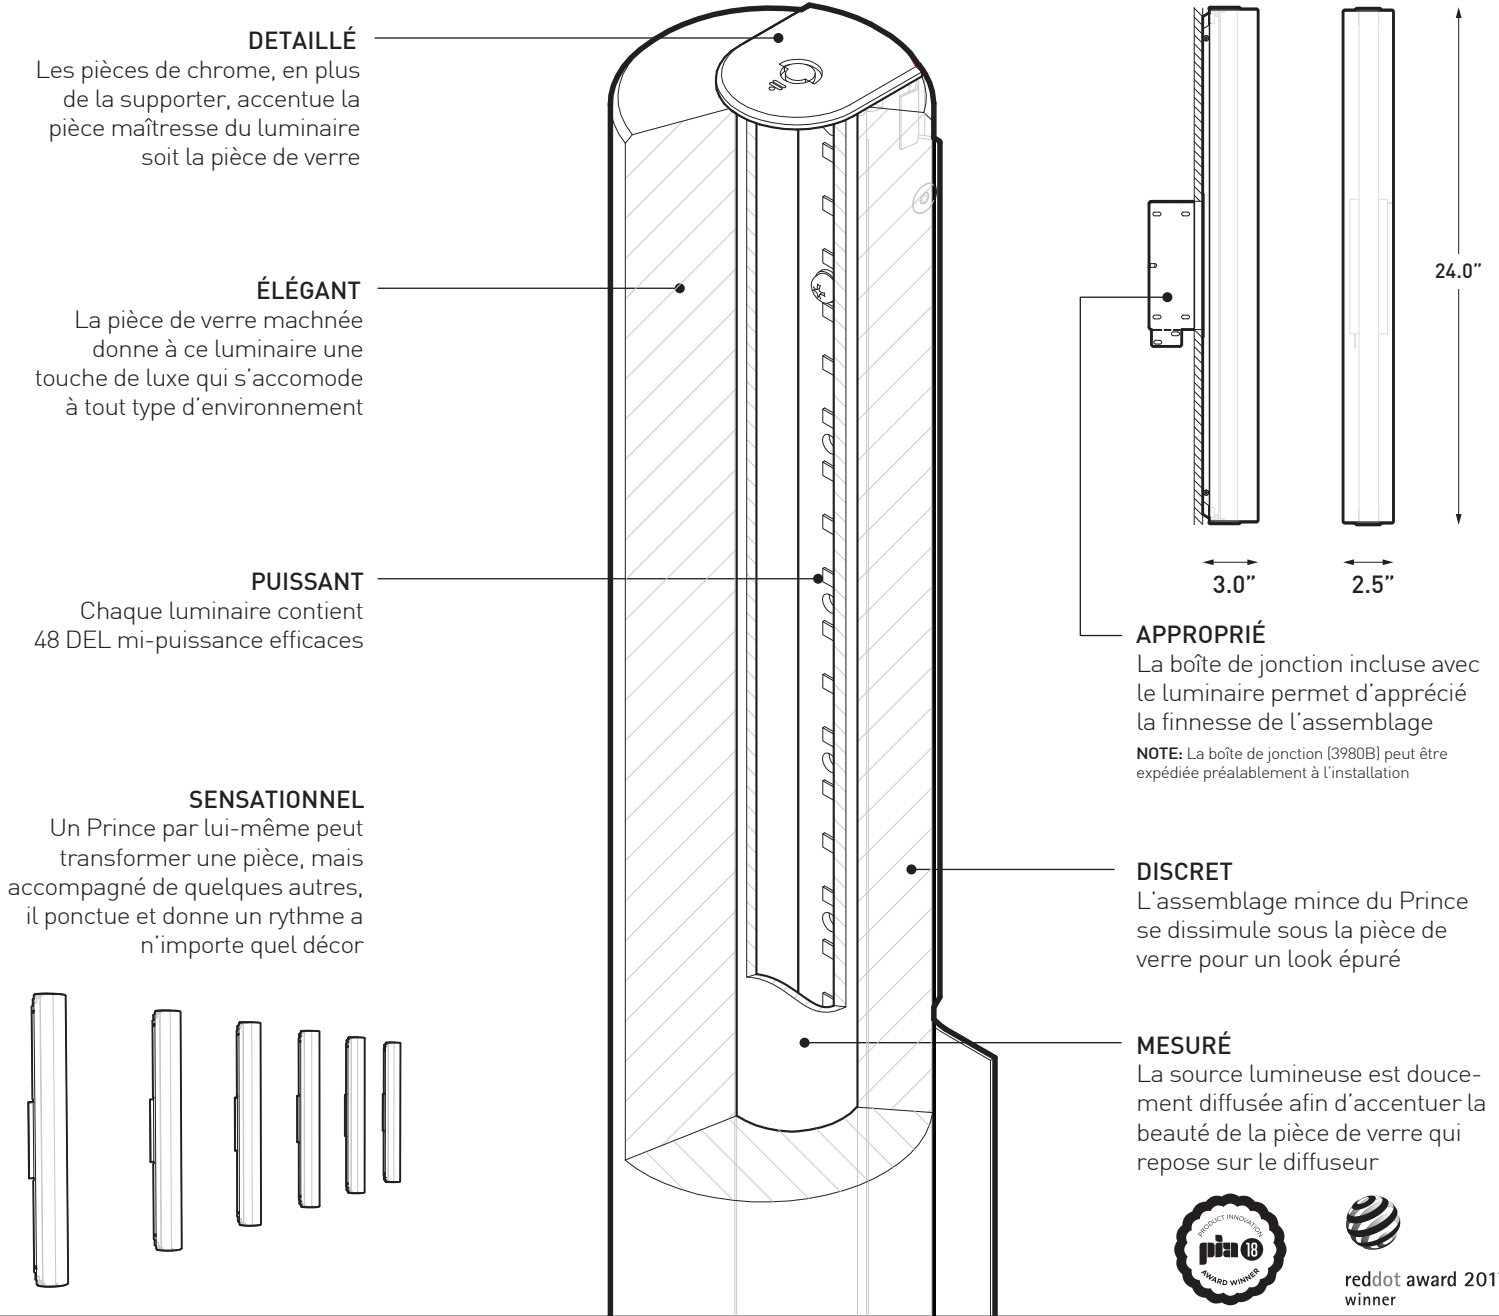

PRODUCT CHARACTERISTICS CARACTÉRISTIQUES DU PRODUIT

DESIGN:

A powerful linear LED light source softly diffused through thick machined glass resulting in an even and non glaring illumination. With its massive yet restrained solid glass and chromed construction, the Prince offers the feel of raw luxury that blends into a variety of decors. Features a hook system that allows an easy installation by only one person.

The structure of the fixture sits atop an included slim junction box (part 3980B) properly concealed to bring the focus to the main element of the fixture: the machined glass diffuser.

DIFFUSER:

CERTIFIED:

DISCREET
The slim assembly fits underneath the handmade glass for a pure and simple look.

MEASURED
The light source is softly diffused to accentuate the beauty of the glass piece that rests over it.

SPECIFICATIONS

DETAILLÉ

Les pièces de chrome, en plus de la supporter, accentue la pièce maîtresse du luminaire soit la pièce de verre

ÉLÉGANT

La pièce de verre machnée donne à ce luminaire une touche de luxe qui s'accomode à tout type d'environnement