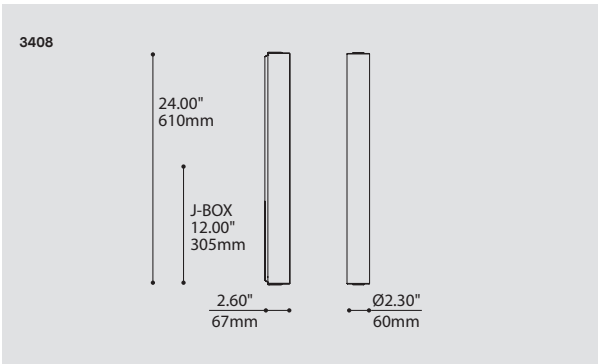

PRINCE 3408

PROJECT PROJET

SPEC TYPE

NOTES

ORDERING SPECIFICATION	SPÉCIFICATION DE COMMANDE	CODE
MODEL MODÈLE		3408
3408	PRINCE	
LIGHT SOURCE SOURCE LUMINEUSE		LED.17
<small>(WATTAGE, LAMP TYPE, OTHER INFO)</small>		
LED.17	17W, LED	
COLOR TEMPERATURE TEMPÉRATURE DE COULEUR		
30	3000K	
35	3500K	
40	4000K	
VOLTAGE VOLTAGE		
120V	120 VOLT	
277V	277 VOLT	
DIMMING OPTION OPTION DE GRADATION		
DV	0-10V DIMMING (120-277V)	
DP	PHASE DIMMING (120V ONLY)	
<small>LED DIMMING DRIVER IS STANDARD IN THIS PRODUCT. PLEASE SPECIFY YOUR DIMMING TYPE.</small>		
STRUCTURE FINISH FINI STRUCTURE		CHR
CHR	CHROME	
DIFFUSER FINISH FINI DIFFUSEUR		CFR
CFR	CLEAR-FROSTED	
ACCESSORY ACCESSOIRE		3980B
3980B	MINI JUNCTION BOX 6" (SUPPLIED WITH THIS PRODUCT)	