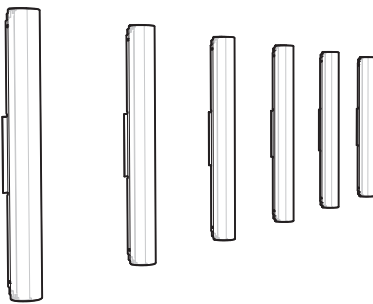

ELEGANCE

The machined glass gives to this fixture a touch of luxury that suits any environment

POWERFUL

Each fixture contains a custom board supporting 48 mid power LED for a 17W efficient output

GROOVY

Prince on it's own can turn a room around. But team it up with a few more to punctuate and give a sense of rythm to any decor