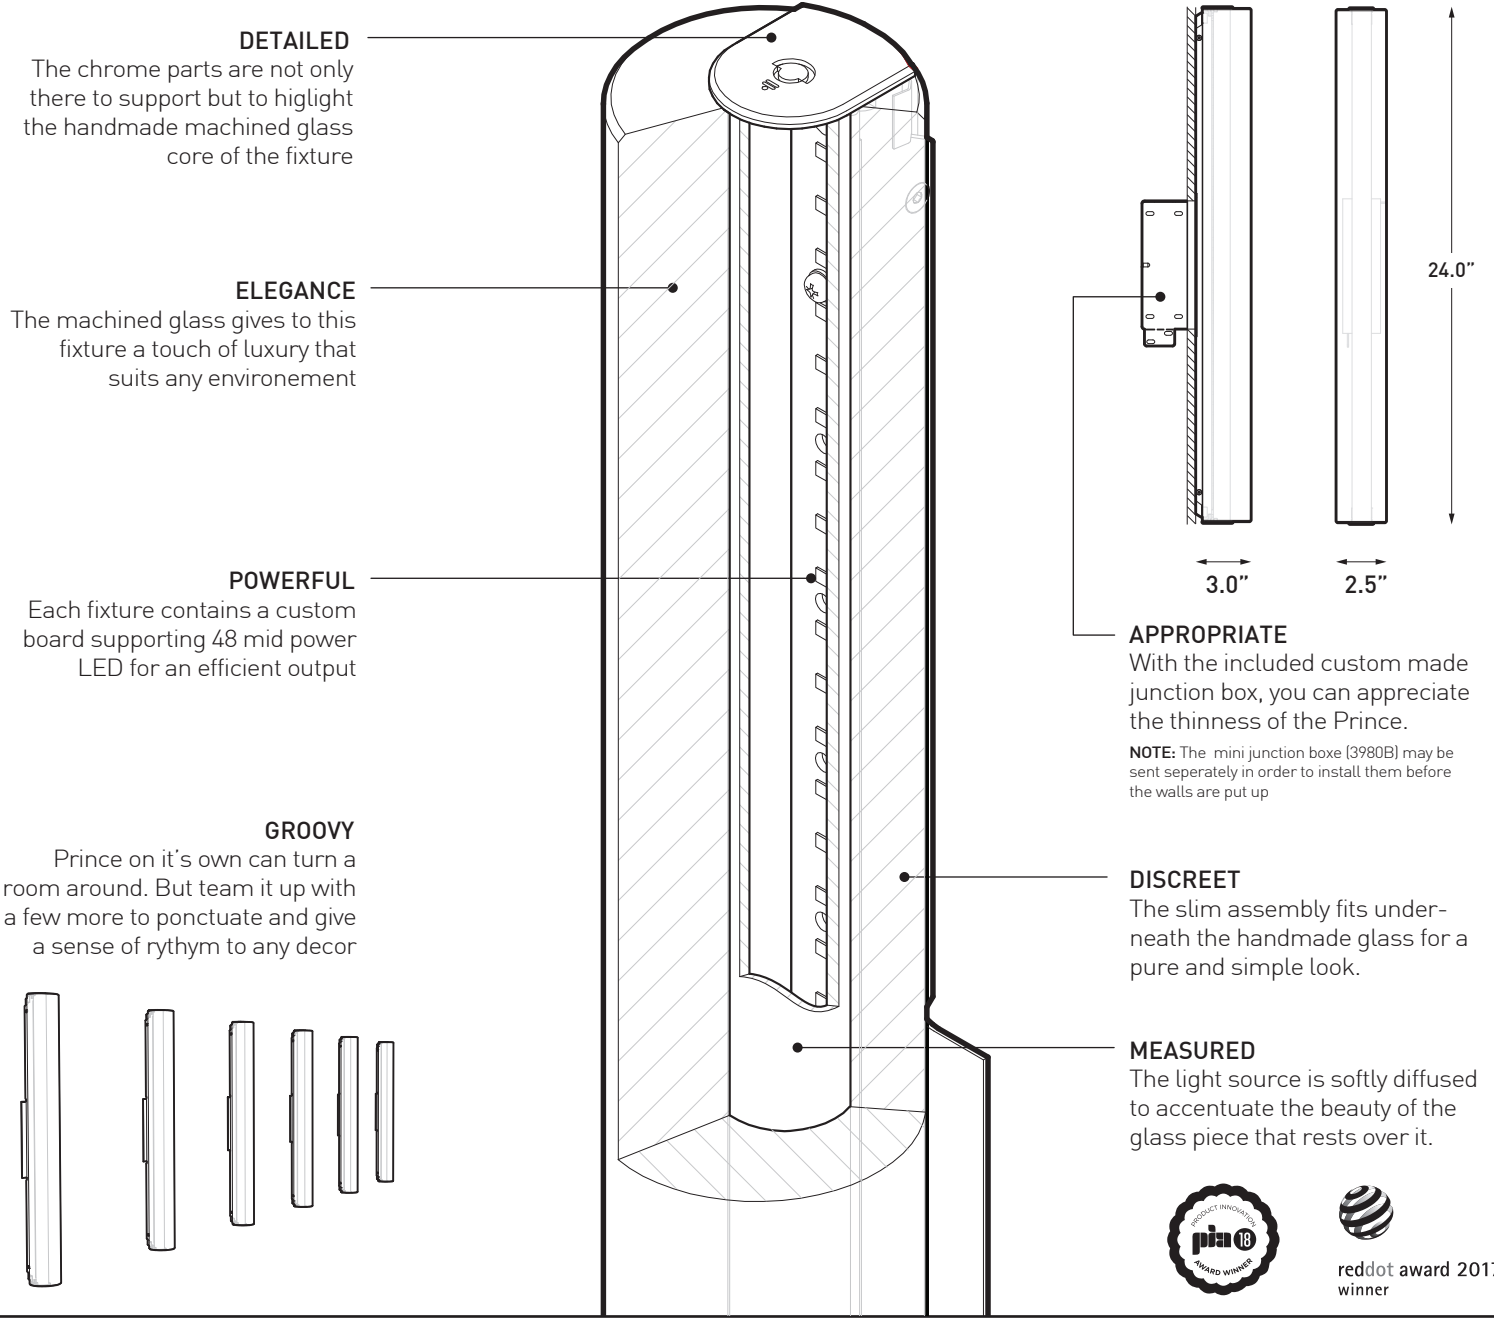

DETAILED
The chrome parts are not only there to support but to highlight the handmade machined glass core of the fixture

ELEGANCE
The machined glass gives to this fixture a touch of luxury that suits any environment

POWERFUL
Each fixture contains a custom board supporting 48 mid power LED for an efficient output

GROOVY
Prince on it's own can turn a room around. But team it up with a few more to punctuate and give a sense of rythm to any decor