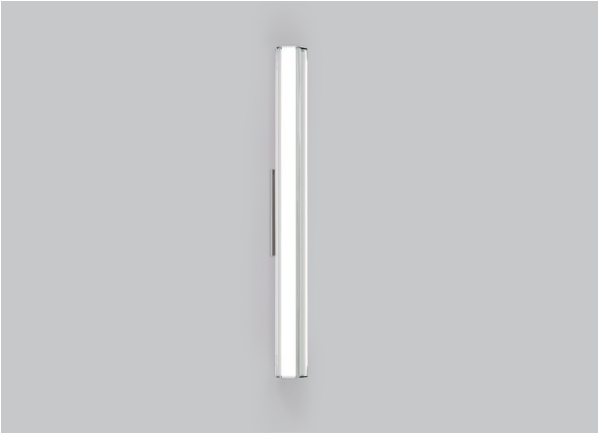

PRINCE 3408

PROJECT PROJET

SPEC TYPE

NOTES

ORDERING SPECIFICATION	SPÉCIFICATION DE COMMANDE	CODE
MODEL MODÈLE		3408
3408	PRINCE	
LIGHT SOURCE SOURCE LUMINEUSE		LED.17
<small>(WATTAGE, LAMP TYPE, OTHER INFO)</small>		
LED	REGULAR OUTPUT	
COLOR TEMPERATURE TEMPÉRATURE DE COULEUR		
30	3000K	
35	3500K	
40	4000K	
VOLTAGE VOLTAGE		
120V	120 VOLT	
277V	277 VOLT	
DIMMING OPTION OPTION DE GRADATION		
DV	0-10V DIMMING (120-277V)	
DP	PHASE DIMMING (120V ONLY)	
<small>LED DIMMING DRIVER IS STANDARD IN THIS PRODUCT. PLEASE SPECIFY YOUR DIMMING TYPE.</small>		
STRUCTURE FINISH FINI STRUCTURE		CHR
CHR	CHROME	
DIFFUSER FINISH FINI DIFFUSEUR		CFR
CFR	CLEAR-FROSTED	
ACCESSORY ACCESSOIRE		3980B
3980B	MINI JUNCTION BOX 6" (SUPPLIED WITH THIS PRODUCT)	

PRODUCT CHARACTERISTICS CARACTÉRISTIQUES DU PRODUIT

DESIGN:

A powerful linear LED light source softly diffused through thick machined glass resulting in an even and non glaring illumination. With its massive yet restrained solid glass and chromed construction, the Prince offers the feel of raw luxury that blends into a variety of decors. Features a hook system that allows an easy installation by only one person.

The structure of the fixture sits atop an included slim junction box (part 3980B) properly concealed to bring the focus to the main element of the fixture: the machined glass diffuser.

DIFFUSER:

CERTIFIED:

Frosted and translucent custom extruded acrylic surrounded by a machined glass part. c-CSA-us

CONCEPTION:

Une puissante source lumineuse est diffusée également à travers l'épais verre machiné, créant un effet lumineux raffiné. Le mariage entre les embouts chromés et le verre machiné accentue la touche luxueuse et permet au luminaire de s'intégrer dans une variété de décors.