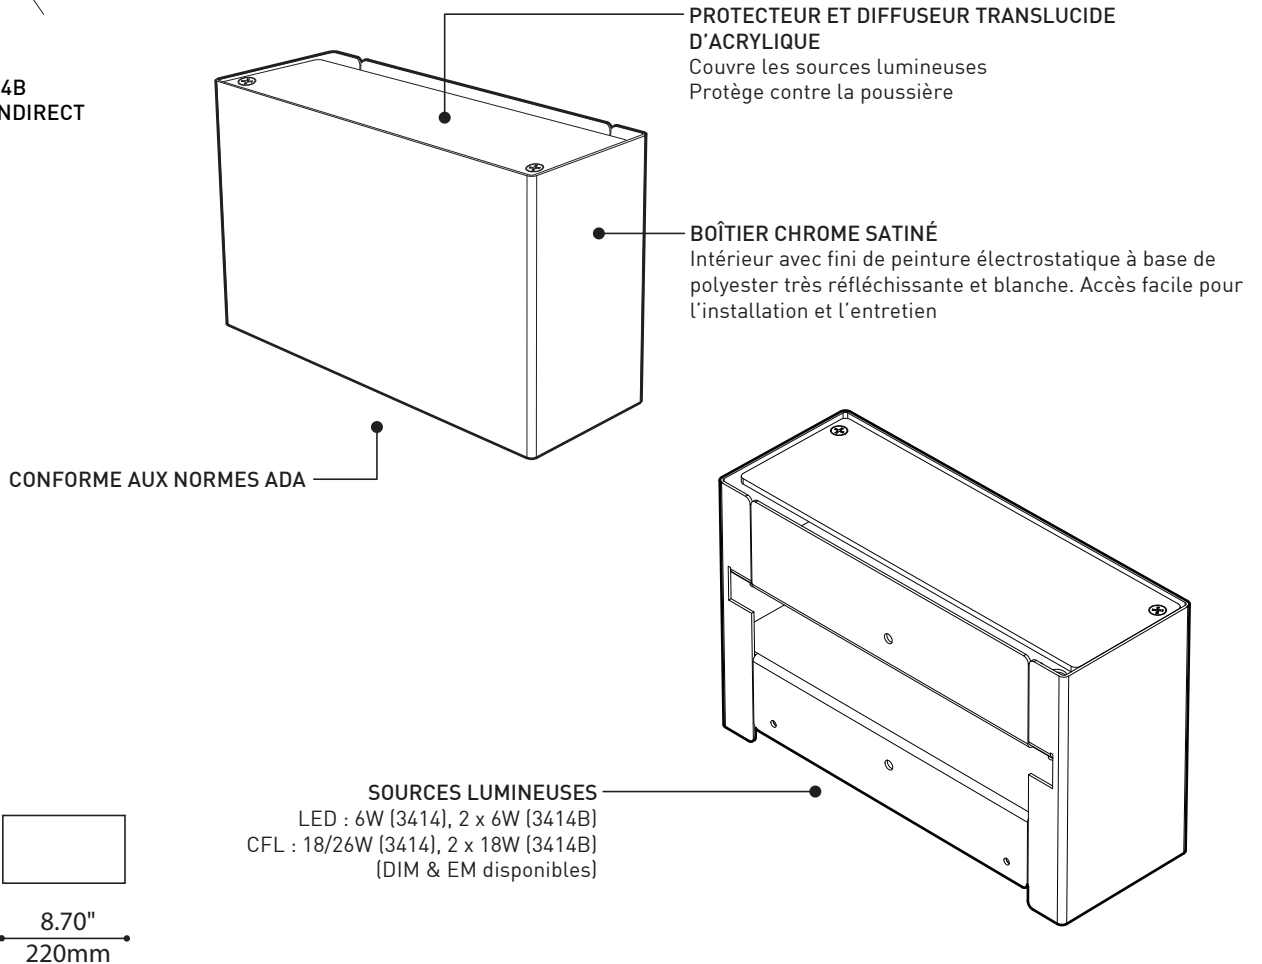

SPÉCIFICATIONS

SOURCE LUMINEUSE

MODULE

LUMENS (ESTIMÉS)

IRC

ROHS

BOÎTIER

RADIATEUR

DISTRIBUTION LUMINEUSE

DIFFUSEUR

VOLTAGE

PILOTE / BALLAST

GRADATION

URGENCE

LM-79

GARANTIE

DEL

1 x 6W (3414) / 2 x 6W (3414B) Luxeon Rebel

Reconnu par UL - Fabriqué aux États-Unis

1 x 6W (3414): 510 lm / 2 x 6W (3414B): 1020 lm

85 IRC (typique)

Conforme

Acier embouti avec fini chrome satiné

Aluminium

Indirect / Direct-Indirect

Acrylique translucide

120V ou 277V

Hatch 700 mA

Gradation phase (DP) ou Gradation 0-10V (DV)

Sur demande

5 ans

FLUORESCENT

1 x 18 ou 26W CFL (3414) / 2 x 18w CFL (3414B)

1250 lm/lamp (18W) & 1800 lm/lamp (26W)

Acier embouti avec fini chrome satiné

Indirect / Direct-Indirect

Acrylique translucide

120-277/347V, 120-277V (à intensité variable)

Universel

Advance Mark 7 & Mark 10, Lutron Ecosystem Digital ou 3-Fils

IOTA ISL-42-EM-B (1 Source 26w-425 lm/90 min)

1 an

225 de Liège Ouest, Suite #200
Montréal (QC), Canada H2P 1H4
Tel : 514.385.3515 Fax : 514.385.4169
www.eurekalighting.com

3414
3414B