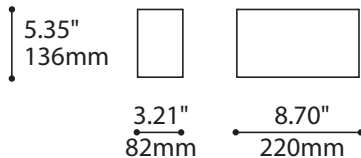

3414
INDIRECT

3414B
DIRECT-INDIRECT

SPECIFICATIONS

	LED	FLUORESCENT
LIGHT SOURCE	1 x 6W (3414) / 2 x 6W (3414B) Luxeon Rebel	1 x 18 or 26W CFL (3414) / 2 x 18w CFL (3414B)
MODULE	UL recognized - made in USA	
LUMENS (ESTIMATED)	1 x 6W (3414): 510 lm / 2 x 6W (3414B): 1020 lm	1250 lm/lamp (18W) & 1800 lm/lamp (26W)
CRI	85 CRI (typical)	
ROHS	Compliant	
HOUSING	Die-formed satin chromed steel	Die-formed satin chromed steel
HEATSINK	Aluminium	
LIGHT DISTRIBUTION	Indirect / Direct-Indirect	Indirect / Direct-Indirect
DIFFUSER	Translucent acrylic	Translucent acrylic
VOLTAGE	120 or 277V	120-277/347V, 120-277V (Dimming)
DRIVER / BALLAST	Hatch 700 mA	Universal
DIMMING	Phase dimming (DP) or 0-10V dimming (DV)	Advance Mark 7 & Mark 10, Lutron Ecosystem Digital or 3-Wire
EMERGENCY		IOTA ISL-42-EM-B (1 Lamp 26w-425 lm/90 min)
LM-79	On request	
WARRANTY	5 years	1 year