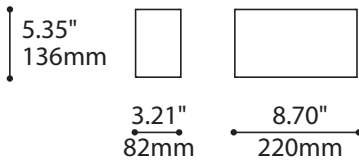

SPÉCIFICATIONS

SOURCE LUMINEUSE

MODULE

LUMENS (ESTIMÉS)

IRC

ROHS

BOÎTIER

RADIATEUR

DISTRIBUTION LUMINEUSE

DIFFUSEUR

VOLTAGE

PILOTE / BALLAST

GRADATION

URGENCE

LM-79

GARANTIE

DEL

1 x 6W (3414) / 2 x 6W (3414B) Luxeon Rebel

Reconnu par UL - Fabriqué aux États-Unis

1 x 6W (3414): 510 lm / 2 x 6W (3414B): 1020 lm

85 IRC (typique)

Conforme

Acier embouti avec fini chrome satiné

Aluminium

Indirect / Direct-Indirect

Acrylique translucide

120V ou 277V

Hatch 700 mA

Gradation phase (DP) ou Gradation 0-10V (DV)

Sur demande

5 ans

FLUORESCENT

1 x 18 ou 26W CFL (3414) / 2 x 18w CFL (3414B)

1250 lm/lamp (18W) & 1800 lm/lamp (26W)

Acier embouti avec fini chrome satiné

Indirect / Direct-Indirect

Acrylique translucide

120-277/347V, 120-277V (à intensité variable)

Universel

Advance Mark 7 & Mark 10, Lutron Ecosystem Digital ou 3-Fils

IOTA ISL-42-EM-B (1 Source 26w-425 lm/90 min)

1 an