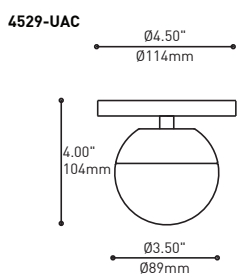

INSTALLATION

Également disponible sur système de rails

SPÉCIFICATIONS

	1W LED	DEL 4W
SOURCE LUMINEUSE	4 x high powered LEDs on MCPCB - total ±1 w	4 DEL 1W haute puissance sur MCPCB - total ±4 w
MODULE	Reconnue par UL - Fabriqué aux États-Unis	
LUMENS RÉELS	105lm (4000K)	400 lm (4000K)
IRC	80 CRI (typique)	
DISTRIBUTION LUMINEUSE	Direct	
RADIATEUR	Aluminium machiné avec finition satin aluminium	
DIFFUSEUR	Verre machiné épais disponible en clair (CLR) et en givré (FRO) ainsi qu'en lisse (UAC) ou faceté (UFC)	
VOLTAGE	120V (DP) ou 120-277V (DV ou sans intensité variable)	
DRIVER	Pilote constant courant 350 mA, reconnu UL	
GRADATION	Gradation de type 'Phase Dimming' (DP) et de type '0-10V Dimming' (DV)	
LM-79	Sur demande	
WARRANTY	5 ans (sur les composantes électroniques)	
CERTIFICATION	Reconnu pas CSA