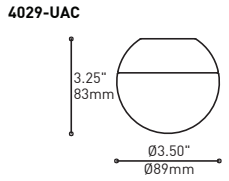

INSTALLATION

Également disponible sur système de rails

SPÉCIFICATIONS

	1W LED	DEL 4W
SOURCE LUMINEUSE	4 x high powered LEDs on MCPCB - total ±1 w	4 DEL 1W haute puissance sur MCPCB - total ±4 w
MODULE	Reconnue par UL - Fabriqué aux États-Unis	
LUMENS RÉELS	105lm (4000K)	400 lm (4000K)
IRC	80 CRI (typique)	
DISTRIBUTION LUMINEUSE	Direct	
RADIATEUR	Aluminium machiné avec finition satin aluminium	
DIFFUSEUR	Verre machiné épais disponible en clair (CLR) et en givré (FRO) ainsi qu'en lisse (UAC) ou faceté (UFC)	
VOLTAGE	120V (DP) ou 120-277V (DV ou sans intensité variable)	
DRIVER	Pilote constant courant 350 mA, reconnu UL	
GRADATION	Gradation de type 'Phase Dimming' (DP) et de type '0-10V Dimming' (DV)	
LM-79	Sur demande	
WARRANTY	5 ans (sur les composantes électroniques)	
CERTIFICATION	Reconnu pas CSA