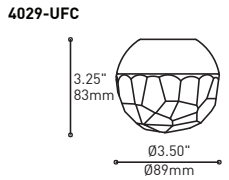

INSTALLATION

Également disponible sur système de rails

SPÉCIFICATIONS

	1W LED	DEL 4W
SOURCE LUMINEUSE	4 x high powered LEDs on MCPCB - total ±1 w	4 DEL 1W haute puissance sur MCPCB - total ±4 w
MODULE	Reconnue par UL - Fabriqué aux États-Unis	
LUMENS RÉELS	105lm (4000K)	400 lm (4000K)
IRC	80 CRI (typique)	
DISTRIBUTION LUMINEUSE	Direct	
RADIATEUR	Aluminium machiné avec finition satin aluminium	
DIFFUSEUR	Verre machiné épais disponible en clair (CLR) et en givré (FRO) ainsi qu'en lisse (UAC) ou faceté (UFC)	
VOLTAGE	120V (DP) ou 120-277V (DV ou sans intensité variable)	
DRIVER	Pilote constant courant 350 mA, reconnu UL	
GRADATION	Gradation de type 'Phase Dimming' (DP) et de type '0-10V Dimming' (DV)	
LM-79	Sur demande	
WARRANTY	5 ans (sur les composantes électroniques)	
CERTIFICATION	Reconnu pas CSA