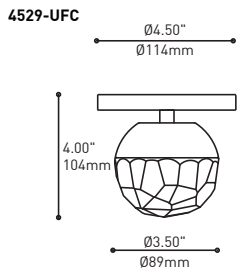

INSTALLATION

Également disponible sur système de rails

SPÉCIFICATIONS

	1W LED	DEL 4W
SOURCE LUMINEUSE	4 x high powered LEDs on MCPCB - total ±1 w	4 DEL 1W haute puissance sur MCPCB - total ±4 w
MODULE	Reconnue par UL - Fabriqué aux États-Unis	
LUMENS RÉELS	105lm (4000K)	400 lm (4000K)
IRC	80 CRI (typique)	
DISTRIBUTION LUMINEUSE	Direct	
RADIATEUR	Aluminium machiné avec finition satin aluminium	
DIFFUSEUR	Verre machiné épais disponible en clair (CLR) et en givré (FRO) ainsi qu'en lisse (UAC) ou faceté (UFC)	
VOLTAGE	120V (DP) ou 120-277V (DV ou sans intensité variable)	
DRIVER	Pilote constant courant 350 mA, reconnu UL	
GRADATION	Gradation de type 'Phase Dimming' (DP) et de type '0-10V Dimming' (DV)	
LM-79	Sur demande	
WARRANTY	5 ans (sur les composantes électroniques)	
CERTIFICATION	Reconnu pas CSA