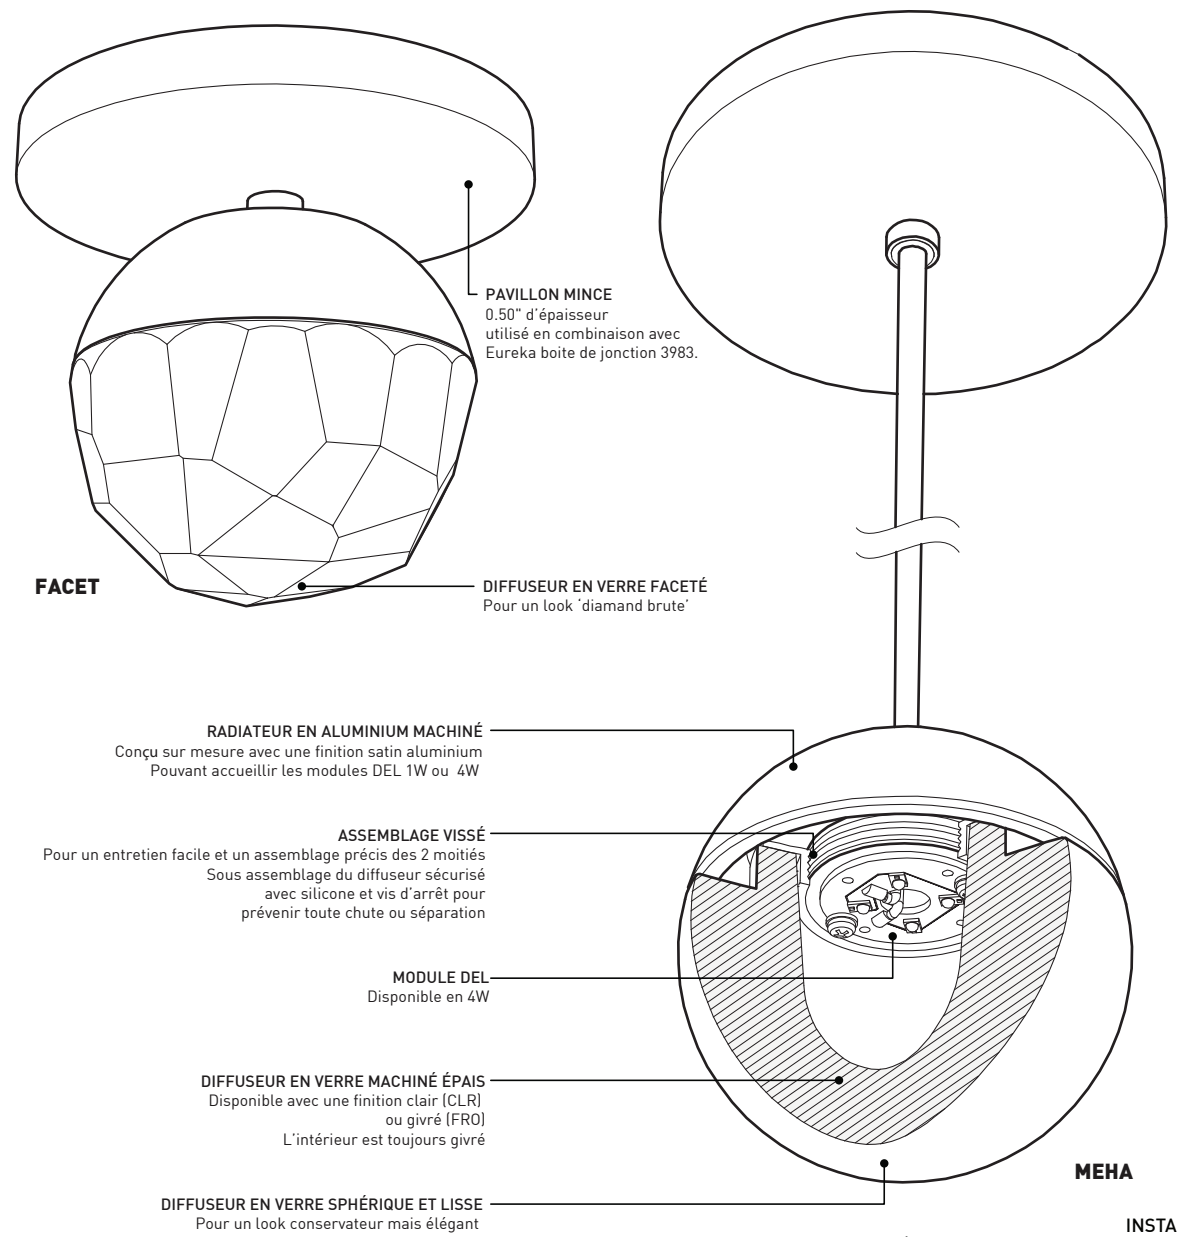

INSTALLATION

Également disponible sur système de rails

SPÉCIFICATIONS

	1W LED	DEL 4W
SOURCE LUMINEUSE	4 x high powered LEDs on MCPCB - total ±1 w	4 DEL 1W haute puissance sur MCPCB - total ±4 w
MODULE	Reconnue par UL - Fabriqué aux États-Unis	
LUMENS RÉELS	105lm (4000K)	400 lm (4000K)
IRC	80 CRI (typique)	
DISTRIBUTION LUMINEUSE	Direct	
RADIATEUR	Aluminium machiné avec finition satin aluminium	
DIFFUSEUR	Verre machiné épais disponible en clair (CLR) et en givré (FRO) ainsi qu'en lisse (UAC) ou faceté (UFC)	
VOLTAGE	120V (DP) ou 120-277V (DV ou sans intensité variable)	
DRIVER	Pilote constant courant 350 mA, reconnu UL	
GRADATION	Gradation de type 'Phase Dimming' (DP) et de type '0-10V Dimming' (DV)	
LM-79	Sur demande	
WARRANTY	5 ans (sur les composantes électroniques)	
CERTIFICATION	Reconnu pas CSA	

225 de Liège Ouest, Suite #200
Montréal (QC), Canada H2P 1H4
Tel : 514.385.3515 Fax : 514.385.4169
www.eurekalighting.com

4029-UAC
4029-UFC

4529-UAC
4529-UFC