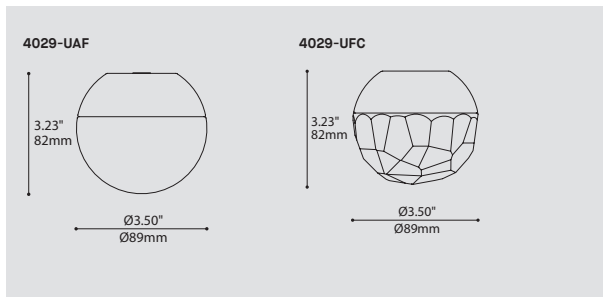

ORDERING SPECIFICATION SPÉCIFICATION DE COMMANDE

CODE

MODEL MODÈLE

4029-UAC MEHA
4029-UFC FACET

LIGHT SOURCE SOURCE LUMINEUSE

(WATTAGE, LAMP TYPE, OTHER INFO)

LED.1* 1W, LED
LED.4 4W, LED
*NOT AVAILABLE WITH DIMMING, 2700K AND 90 CRI

COLOR TEMPERATURE TEMPÉRATURE DE COULEUR

27* 2700K
30 3000K
35 3500K
40** 4000K

*FOR LED 4W ONLY
**LONGER LEAD TIME MAY APPLY.PLEASE CONTACT YOUR EUREKA REPRESENTATIVE

COLOR RENDERING INDEX (CRI) INDICE DE RENDU DE COULEUR (IRC)

90 90+ CRI
FOR LED 4W ONLY - MANDATORY

VOLTAGE VOLTAGE

120V 120 VOLT
277V 277 VOLT

DIMMING OPTION OPTION DE GRADATION

DV 0-10V DIMMING (120-277V)
DP PHASE DIMMING (120V ONLY)
DIMMING AVAILABLE WITH 4W ONLY

CABLE CABLE

C CLEAR CABLE, FIELD ADJUSTABLE

C

CABLE LENGTH LONGUEUR DE CABLE

60 60" CABLE (STD LENGHT)
** CUSTOM CABLE LENGH (PLEASE SPECIFY)*
*3983 ACCESSORY PROVIDED FOR CABLE ≤ 12"
*MAX CABLE LENGTH 120" FOR NON-DIMMING
FOR OVERALL LENGTH PLEASE CONTACT YOUR EUREKA REPRESENTATIVE

MOUNTING MONTAGE

RC ROUND CANOPY / PAVILLON ROND
 FOR NON-DIMMING LED & CABLE ≤ 12": 0.50" CANOPY (2401C)
FOR DIMMING LED: 1.50" CANOPY (2403G)

CANOPY FINISH FINI PAVILLON

SC SATIN CHROME

SC

HEATSINK FINISH FINI RADIATEUR

SAA SATIN ALUMINUM ANODIZED

SAA

DIFFUSER FINISH FINI DIFFUSEUR

CLR CLEAR
FRO FROSTED

ACCESSORY ACCESSOIRE

3983 DEEP JUNCTION BOX FOR CABLE ≤ 12" AS PER ABOVE

PRODUCT CHARACTERISTICS CARACTÉRISTIQUES DU PRODUIT

BIM **DIM** **IES** **LED**

DESIGN: Meha and her edgy sister, Facet, are decorative spheres of light that can be used as single elegant geometrical objects to punctuate a space or in multiples to create illuminated clouds and populate larger areas.

CONSTRUCTION: Satin aluminum anodized heat sink and heavy pressed glass diffuser with smooth (UAC) or faceted (UFC) surface.

CERTIFIED: c-CSA-us