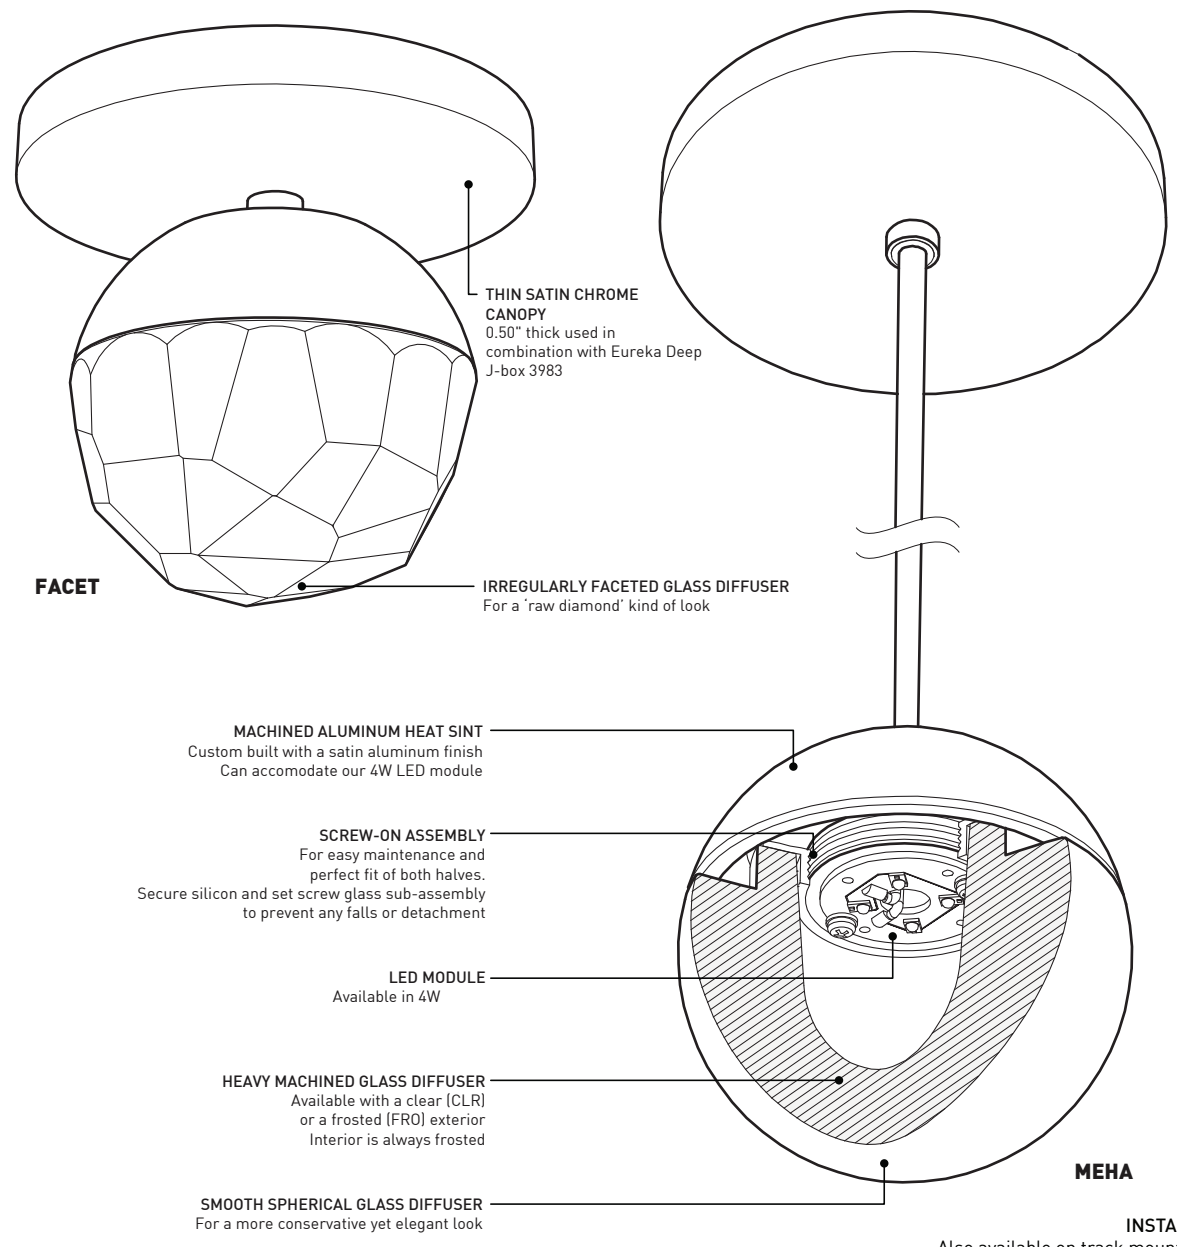

INSTALLATION
Also available on track mount adaptor

SPECIFICATIONS

	1W LED	4W LED
LIGHT SOURCE	4 x high powered LEDs on MCPCB - total ±1 w	4 x high powered LEDs on MCPCB - total ±4 w
MODULE	UL recognized - made in USA	
DELIVERED LUMENS	105lm (4000K)	400 lm (4000K)
CRI	80 CRI (typical)	
LIGHT DISTRIBUTION	Direct	
HEATSINK	Machined aluminum with satin aluminum finish	
DIFFUSER	Heavy machined glass available in clear-frost(CLR) and frost(FRO) and smooth(UAC) or faceted(UFC)	
VOLTAGE	120V (DP) or 120-277V (DV or non-dimming)	
DRIVER	Constant Current driver 350 mA, UL Recognized	
DIMMING	Phase Dimming (DP) and 0-10V Dimming (DV)	
LM-79	On request	
WARRANTY	5 years (on electronic components)	
CERTIFICATION	CSA recognized	

225 de Liège Ouest, Suite #200
Montréal (QC), Canada H2P 1H4
Tel : 514.385.3515 Fax : 514.385.4169
www.eurekalinghting.com

4029-UAC
4029-UFC

4529-UAC
4529-UFC