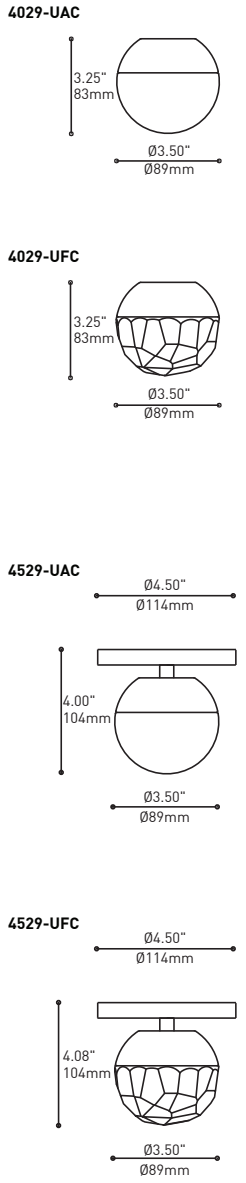

INSTALLATION
Also available on track mount adaptor

SPECIFICATIONS

	1W LED	4W LED
LIGHT SOURCE	4 x high powered LEDs on MCPCB - total ±1 w	4 x high powered LEDs on MCPCB - total ±4 w
MODULE	UL recognized - made in USA	
DELIVERED LUMENS	105lm (4000K)	400 lm (4000K)
CRI	80 CRI (typical)	
LIGHT DISTRIBUTION	Direct	
HEATSINK	Machined aluminum with satin aluminum finish	
DIFFUSER	Heavy machined glass available in clear-frost(CLR) and frost(FRO) and smooth(UAC) or faceted(UFC)	
VOLTAGE	120V (DP) or 120-277V (DV or non-dimming)	
DRIVER	Constant Current driver 350 mA, UL Recognized	
DIMMING	Phase Dimming (DP) and 0-10V Dimming (DV)	
LM-79	On request	
WARRANTY	5 years (on electronic components)	
CERTIFICATION	CSA recognized	

225 de Liège Ouest, Suite #200
Montréal (QC), Canada H2P 1H4
Tel : 514.385.3515 Fax : 514.385.4169
www.eurekalinghting.com

4029-UAC
4029-UFC

4529-UAC
4529-UFC