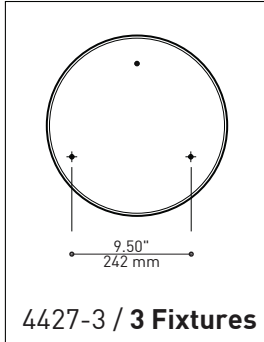

DROP 4427-MAD

PROJECT PROJÉT
SPEC TYPE
NOTES

ORDERING SPECIFICATION	SPÉCIFICATION DE COMMANDE	CODE
MODEL MODÈLE		
4427-3	DROP 3 (3 X SHADES)	
4427-6	DROP 6 (6 X SHADES)	
SHADE OPTION OPTION D'ABAT-JOUR		MAD
MAD	ROLO	
LIGHT SOURCE SOURCE LUMINEUSE		
<small>(WATTAGE, LAMP TYPE, LAMP FORM, BASE TYPE, OTHER INFO)</small>		
LED.4	4W, LED	
COLOR TEMPERATURE TEMPÉRATURE DE COULEUR		
<small>FOR LED ONLY</small>		
30	3000K	
35	3500K	
40	4000K	
ANGLE BEAM ANGLE DE DIFFUSION		
<small>FOR LED ONLY</small>		
17	17°	
48	48°	
VOLTAGE VOLTAGE		
120V	120 VOLT	
277V	277 VOLT	
DIMMING OPTION OPTION DE GRADATION		
<small>FOR LED ONLY</small>		
DV	0-10V DIMMING (120-277V)	
DP	PHASE DIMMING (120V ONLY)	
CABLE CABLE		C
C	CLEAR CABLE, FIELD ADJUSTABLE	
CABLE LENGTH LONGUEUR DE CABLE		
60	60" CABLE (STD LENGTH)	
**	CUSTOM CABLE LENGTH (PLEASE SPECIFY)	
<small>FOR OVERALL LENGTH PLEASE CONTACT YOUR EUREKA REPRESENTATIVE.</small>		
STRUCTURE FINISH FINI STRUCTURE		CHR
CHR	CHROME	
DIFFUSER FINISH FINI DIFFUSEUR		
BLK	BLACK	
CHR	CHROME	
HEATSINK FINISH FINI RADIATEUR		SAA
SAA	SATIN ALUMINUM ANODIZED	

Canopy houses all electrical components for quick assembly

SUSPENSION
60 inch of cable

CANOPY CONFIGURATION

LUMINAIRES	CODE	NB. DE LUM.	WATT MAX.												
			SOURCE LUMINEUSE				DEL		FLUO		HAL		INC		
			DEL	FLUO	HAL	INC	3	6	3	6	3	6	3	6	
VEGA	XBL	3	6	X				33W	66W						
ALVER	MCC	3	6	X			X	12W	24W					180W	360W
ROLO PENDANT	MAD	3	6	X		X		12W	24W			150W	300W		
SPROKET	CFD	3	6	X		X		12W	24W			150W	300W		
MEHA	UAC	3	6	X				12W	24W						
FACET	UFC	3	6	X				12W	24W						
SILENE	JDJ/JDJA/JMJ	3	6	X	X			12W	24W	78W	156W				
FASIL	XB/XBA	3	6	X	X			33W	66W	96W	192W				
DELTA	VDP/VDPA	3	6	X	X			33W	66W	96W	192W				
SENET	XFY	3		X	X			45W		108W					
DELTA	VDX/VDXA	3	6	X	X			45W	90W	108W	216W				
SHAKER	QFI	3		X		X	X	12W				150W		180W	