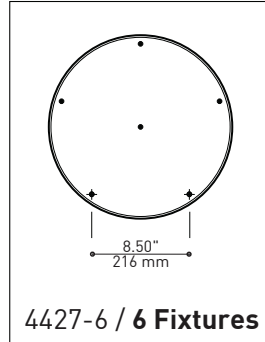

DROP 4427-MAD

PROJECT PROJÉT
SPEC TYPE
NOTES

ORDERING SPECIFICATION	SPÉCIFICATION DE COMMANDE	CODE
MODEL MODÈLE		
4427-3	DROP 3 (3 X SHADES)	
4427-6	DROP 6 (6 X SHADES)	
SHADE OPTION OPTION D'ABAT-JOUR		MAD
MAD	ROLO	
LIGHT SOURCE SOURCE LUMINEUSE		
<small>(WATTAGE, LAMP TYPE, LAMP FORM, BASE TYPE, OTHER INFO)</small>		
LED.4	4W, LED	
COLOR TEMPERATURE TEMPÉRATURE DE COULEUR		
<small>FOR LED ONLY</small>		
30	3000K	
35	3500K	
40	4000K	
ANGLE BEAM ANGLE DE DIFFUSION		
<small>FOR LED ONLY</small>		
17	17°	
48	48°	
VOLTAGE VOLTAGE		
120V	120 VOLT	
277V	277 VOLT	
DIMMING OPTION OPTION DE GRADATION		
<small>FOR LED ONLY</small>		
DV	0-10V DIMMING (120-277V)	
DP	PHASE DIMMING (120V ONLY)	
CABLE CABLE		C
C	CLEAR CABLE, FIELD ADJUSTABLE	
CABLE LENGTH LONGUEUR DE CABLE		
60	60" CABLE (STD LENGTH)	
**	CUSTOM CABLE LENGTH (PLEASE SPECIFY)	
<small>FOR OVERALL LENGTH PLEASE CONTACT YOUR EUREKA REPRESENTATIVE.</small>		
STRUCTURE FINISH FINI STRUCTURE		CHR
CHR	CHROME	
DIFFUSER FINISH FINI DIFFUSEUR		
BLK	BLACK	
CHR	CHROME	
HEATSINK FINISH FINI RADIATEUR		SAA
SAA	SATIN ALUMINUM ANODIZED	

Canopy houses all electrical components for quick assembly

SUSPENSION
60 inch of cable

CANOPY CONFIGURATION

LUMINAIRES	CODE	NB. DE LUM.	WATT MAX.												
			SOURCE LUMINEUSE				DEL		FLUO		HAL		INC		
			DEL	FLUO	HAL	INC	3	6	3	6	3	6	3	6	
VEGA	XBL	3	6	X				33W	66W						
ALVER	MCC	3	6	X			X	12W	24W					180W	360W
ROLO PENDANT	MAD	3	6	X		X		12W	24W			150W	300W		
SPROKET	CFD	3	6	X		X		12W	24W			150W	300W		
MEHA	UAC	3	6	X				12W	24W						
FACET	UFC	3	6	X				12W	24W						
SILENE	JDJ/JDJA/JMJ	3	6	X	X			12W	24W	78W	156W				
FASIL	XB/XBA	3	6	X	X			33W	66W	96W	192W				
DELTA	VDP/VDPA	3	6	X	X			33W	66W	96W	192W				
SENET	XFY	3		X	X			45W		108W					
DELTA	VDX/VDXA	3	6	X	X			45W	90W	108W	216W				
SHAKER	QFI	3		X		X	X	12W				150W		180W	