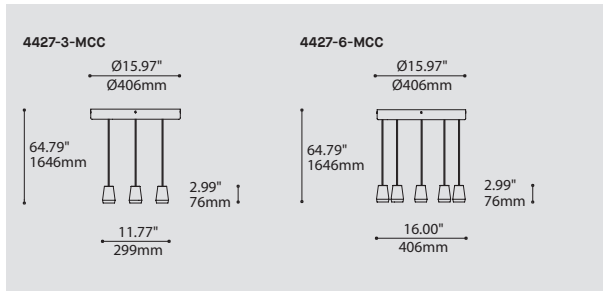

DROP 4427-MCC

PROJECT PROJÉT
SPEC TYPE
NOTES

ORDERING SPECIFICATION SPÉCIFICATION DE COMMANDE

MODEL MODÈLE

4427-3 DROP 3 (3 X SHADES)
4427-6 DROP 6 (6 X SHADES)

SHADE OPTION OPTION D'ABAT-JOUR

MCC ALVER

LIGHT SOURCE SOURCE LUMINEUSE

(WATTAGE, LAMP TYPE, LAMP FORM, BASE TYPE, OTHER INFO)

INC.60 60W, INC, A19 / B10 / G30 / HAL T10, MEDIUM BASE (120V ONLY)
LED.4 4W, LED

COLOR TEMPERATURE TEMPÉRATURE DE COULEUR

FOR LED ONLY

30 3000K
35 3500K
40 4000K

ANGLE BEAM ANGLE DE DIFFUSION

FOR LED, 4 ONLY

17 17°
48 48°

VOLTAGE VOLTAGE

120V 120 VOLT
277V 277 VOLT

DIMMING OPTION OPTION DE GRADATION

FOR LED ONLY

DV 0-10V DIMMING (120-277V)
DP PHASE DIMMING (120V ONLY)

CABLE CABLE

C CLEAR CABLE, FIELD ADJUSTABLE

CABLE LENGTH LONGUEUR DE CABLE

60 60" CABLE (STD LENGTH)
** CUSTOM CABLE LENGTH (PLEASE SPECIFY)
FOR OVERALL LENGTH PLEASE CONTACT YOUR EUREKA REPRESENTATIVE.

STRUCTURE FINISH FINI STRUCTURE

CHR CHROME

DIFFUSER FINISH FINI DIFFUSEUR

BLK BLACK
CHR CHROME

PRODUCT CHARACTERISTICS CARACTÉRISTIQUES DU PRODUIT

BIM **DIM** **IES** **LED**

1. **DESIGN:** Drop is a beautiful chrome canopy platform designed to suspend groups of 3 or 6 selected fixtures.
2. **INSTALLATION:** Mounts on standard junction boxes, and comes with support hook for easy installation.
3. **LIGHT SOURCE:** LED and other light sources with dimming available.
4. **STRUCTURE:** Spun steel with a chrome finish.
5. **CERTIFIED:** c-CSA-us
6. **CONCEPTION:** Drop est une jolie plate-forme chromée pour 3 ou 6 suspensions de luminaires sélectionnés.
7. **INSTALLATION:** Des crochets de support sont fournis pour faciliter l'installation sur une boîte de jonction standard.
8. **SOURCE LUMINEUSE:** DEL et autres sources lumineuses avec options de gradation offertes.
9. **STRUCTURE:** Pavillon en acier repoussé et chromé.
10. **CERTIFIÉ:** c-CSA-us