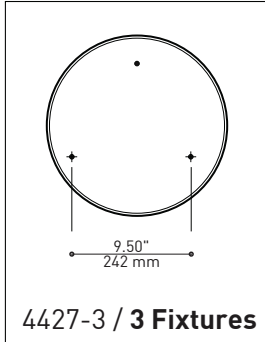

CANOPY CONFIGURATION

LUMINAIRES	CODE	NB. DE LUM.	WATT MAX.												
			SOURCE LUMINEUSE				DEL		FLUO		HAL		INC		
			DEL	FLUO	HAL	INC	3	6	3	6	3	6	3	6	
VEGA	XBL	3	6	X				33W	66W						
ALVER	MCC	3	6	X			X	12W	24W					180W	360W
ROLO PENDANT	MAD	3	6	X		X		12W	24W			150W	300W		
SPROKET	CFD	3	6	X		X		12W	24W			150W	300W		
MEHA	UAC	3	6	X				12W	24W						
FACET	UFC	3	6	X				12W	24W						
SILENE	JDJ/JDJA/JMJ	3	6	X	X			12W	24W	78W	156W				
FASIL	XB/XBA	3	6	X	X			33W	66W	96W	192W				
DELTA	VDP/VDPA	3	6	X	X			33W	66W	96W	192W				
SENET	XFY	3		X	X			45W		108W					
DELTA	VDX/VDXA	3	6	X	X			45W	90W	108W	216W				
SHAKER	QFI	3		X		X	X	12W				150W		180W	

225 de Liège Ouest, Suite #200
Montréal (QC), Canada H2P 1H4
Tel : 514.385.3515 Fax : 514.385.4169
www.eurekalighting.com

4427