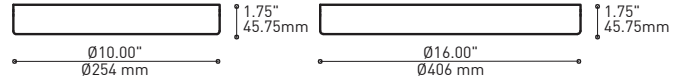

Grande variété de configurations