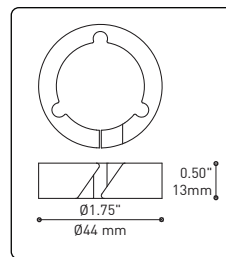

BOUQUET 4428-10-ST5

PROJECT PROJET
SPEC TYPE
NOTES

OPTIONS

BLK-BLK BLK-WH CHR-BLK CHR-WH WH-BLK WH-WH

OPTIONS

4901 DETAIL 4902 DETAIL

ORDERING SPECIFICATION	SPÉCIFICATION DE COMMANDE	CODE
MODEL MODÈLE	4428-10-ST5 BOUQUET STUBBY STACK	4428-10-ST5
SHADE QUANTITY QUANTITÉ D'ABAT-JOUR	7 OR 13 SHADE 7 7 X SHADES 13 13 X SHADES	
LIGHT SOURCE SOURCE LUMINEUSE	(WATTAGE, LAMP TYPE, LAMP FORM, BASE TYPE, OTHER INFO) LED.1 1W, LED LED.4 4W, LED	
COLOR TEMPERATURE TEMPÉRATURE DE COULEUR	27* 2700K 30 3000K 35 3500K 40** 4000K <small>* LED 4W ONLY ** LONGER LEAD TIME MAY APPLY, PLEASE CONTACT YOUR EUREKA REPRESENTATIVE</small>	
COLOR RENDERING INDEX (CRI) INDICE DE RENDU DE COULEUR (IRC)	90 90+ CRI	90
VOLTAGE VOLTAGE	120V 120 VOLT 277V 277 VOLT	
DIMMING OPTION OPTION DE GRADATION	DV 0-10V DIMMING (120-277V) DP PHASE DIMMING (120V ONLY) <small>LED DIMMING DRIVER IS STANDARD IN THIS PRODUCT, PLEASE SPECIFY YOUR DIMMING TYPE.</small>	
CABLE CABLE	C CLEAR CABLE, FIELD ADJUSTABLE	C
CABLE LENGTH LONGUEUR DE CABLE	60 60" CABLE (STD LENGTH) ** CUSTOM CABLE LENGTH (PLEASE SPECIFY) <small>FOR OVERALL LENGTH PLEASE CONTACT YOUR EUREKA REPRESENTATIVE.</small>	
CANOPY FINISH FINI PAVILLON	WHE* WHITE FINE TEXTURE <small>*CENTRAL PIECE IS ALWAYS BLACK</small>	WHE
DIFFUSER FINISH FINI DIFFUSEUR	BLK BLACK CHR CHROME WH WHITE	
BAFFLE FINISH FINI DÉFLECTEUR	BLK BLACK WH WHITE	
ACCESSORY ACCESSOIRE	4901 HOOK 4902 LOOP	

CENTER PIECE
Matte black recessed center hole

ACCESSORIES

Allows more creativity

HOOK 4901

Adjust the fixture to the desired height
Allows you to make big statements

LOOP 4902

Can straighten, lock height or group up to 19 power cables
Can be installed after fixture installation