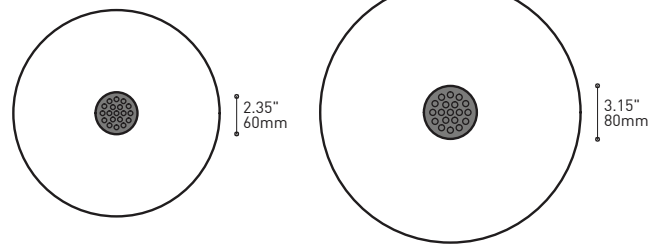

EASY INSTALLATION
Mounts to standard junction box with added mounting points to reinforce installation

Wide variety of configurations