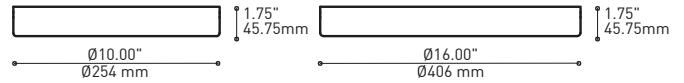

Wide variety of configurations