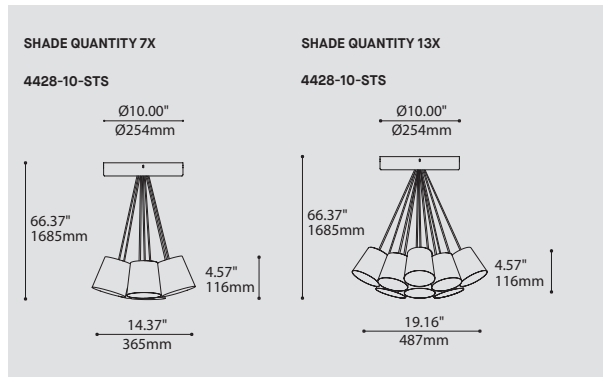

BOUQUET 4428-10-ST5

PROJECT PROJET
SPEC TYPE
NOTES

OPTIONS

BLK-BLK BLK-WH CHR-BLK CHR-WH WH-BLK WH-WH

OPTIONS

4901 DETAIL 4902 DETAIL

ORDERING SPECIFICATION	SPÉCIFICATION DE COMMANDE	CODE
MODEL MODÈLE	4428-10-ST5 BOUQUET STUBBY STACK	4428-10-ST5
SHADE QUANTITY QUANTITÉ D'ABAT-JOUR	7 OR 13 SHADE 7 7 X SHADES 13 13 X SHADES	
LIGHT SOURCE SOURCE LUMINEUSE	(WATTAGE, LAMP TYPE, LAMP FORM, BASE TYPE, OTHER INFO) LED.1 1W, LED LED.4 4W, LED	
COLOR TEMPERATURE TEMPÉRATURE DE COULEUR	27* 2700K 30 3000K 35 3500K 40** 4000K <small>* LED 4W ONLY ** LONGER LEAD TIME MAY APPLY, PLEASE CONTACT YOUR EUREKA REPRESENTATIVE</small>	
COLOR RENDERING INDEX (CRI) INDICE DE RENDU DE COULEUR (IRC)	90 90+ CRI	90
VOLTAGE VOLTAGE	120V 120 VOLT 277V 277 VOLT	
DIMMING OPTION OPTION DE GRADATION	DV 0-10V DIMMING (120-277V) DP PHASE DIMMING (120V ONLY) <small>LED DIMMING DRIVER IS STANDARD IN THIS PRODUCT, PLEASE SPECIFY YOUR DIMMING TYPE.</small>	
CABLE CABLE	C CLEAR CABLE, FIELD ADJUSTABLE	C
CABLE LENGTH LONGUEUR DE CABLE	60 60" CABLE (STD LENGTH) ** CUSTOM CABLE LENGTH (PLEASE SPECIFY) <small>FOR OVERALL LENGTH PLEASE CONTACT YOUR EUREKA REPRESENTATIVE.</small>	
CANOPY FINISH FINI PAVILLON	WHE* WHITE FINE TEXTURE <small>*CENTRAL PIECE IS ALWAYS BLACK</small>	WHE
DIFFUSER FINISH FINI DIFFUSEUR	BLK BLACK CHR CHROME WH WHITE	
BAFFLE FINISH FINI DÉFLECTEUR	BLK BLACK WH WHITE	
ACCESSORY ACCESSOIRE	4901 HOOK 4902 LOOP	