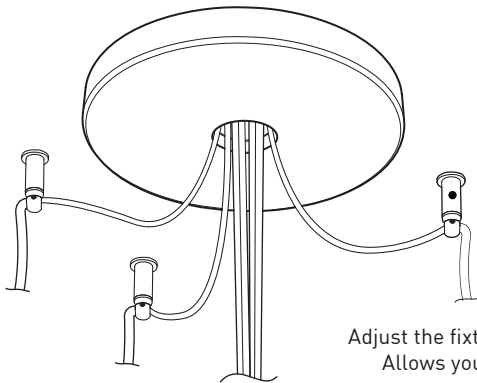

ACCESSORIES

Allows more creativity

HOOK 4901

Adjust the fixture to the desired height
Allows you to make big statements