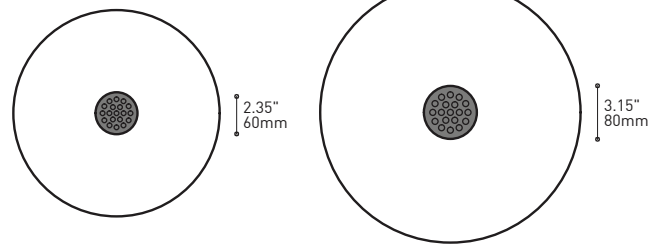

## FAMILY FAMILLE

4230-RAQ

4428-10-RAQ

**EASY INSTALLATION**  
Mounts to standard junction box with added mounting points to reinforce installation

**SIMPLE CANOPY**  
Chrome plated canopy with plenty of room to house all electrical components for quick assembly