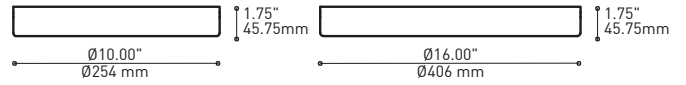

EASY INSTALLATION
Mounts to standard junction box with added mounting points to reinforce installation

SIMPLE CANOPY
Chrome plated canopy with plenty of room to house all electrical components for quick assembly

CENTER PIECE
Matte black recessed center hole

Wide variety of configurations

ACCESSORIES

Allows more creativity

HOOK 4901

Adjust the fixture to the desired height
Allows you to make big statements

LOOP 4902

Can straighten, lock height or group up to 19 power cables
Can be installed after fixture installation

FIXTURE	CODE	Ø		LIGHT SOURCE		MAX. WATTAGE					
		10	16	LED	INC	LED			INC		
		Nb. FIXTURE				7	13	19	7	13	19
ALVER	MCC	7ou13	19	X	X	28W	52W	76W	420W	780W	1140W
ROLO PENDANT	MAD	7ou13	19	X		28W	52W	76W			
SPROKET	CFD	7ou13	19	X		28W	52W	76W			
MEHA	UAC	7ou13	19	X		28W	52W	76W			
FACET	UFC	7ou13	19	X		28W	52W	76W			
SLIM STACK	SLS	7ou13	19	X	X	28W	52W	76W	350W	650W	950W
STUBBY STACK	STS	7ou13	19	X	X	28W	52W	76W	350W	650W	950W
MIKA	RAP	7	13ou19	X		63W	117W	171W			
MIKA	RAQ	7	13ou19	X		91W	169W	247W