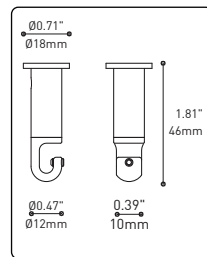

ACCESSORIES

Allows more creativity

HOOK 4901

Adjust the fixture to the desired height
Allows you to make big statements