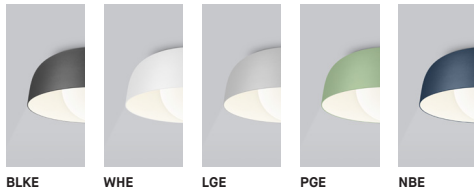

BLOOM 4769

PROJECT PROJÉT
SPEC TYPE
NOTES

FAMILY FAMILLE

OPTIONS

ORDERING SPECIFICATION	SPÉCIFICATION DE COMMANDE	CODE
MODEL MODÈLE		
4769-10	BLOOM 10"	
4769-15	BLOOM 15"	
LIGHT SOURCE SOURCE LUMINEUSE		LED
(WATTAGE, LAMP TYPE, OTHER INFO)		
LED	REGULAR OUTPUT	
COLOR TEMPERATURE TEMPÉRATURE DE COULEUR		
30	3000K	
35	3500K	
40	4000K	
VOLTAGE VOLTAGE		
120V	120 VOLT	
277V	277 VOLT	
DIMMING OPTION OPTION DE GRADATION		
DV	0-10V DIMMING (120-277V)	
DP	PHASE DIMMING (120V ONLY)	
LED DIMMING DRIVER IS STANDARD IN THIS PRODUCT, PLEASE SPECIFY YOUR DIMMING TYPE.		
HEATSINK FINISH FINI RADIATEUR		BLKE
BLKE	BLACK FINE TEXTURE	
SHADE FINISH FINI ABAT-JOUR (A)		
BLKE	BLACK FINE TEXTURE	
WHE	WHITE FINE TEXTURE	
LGE	LIGHT GREY FINE TEXTURE	
PGE	PALE GREEN FINE TEXTURE	
NBE	NAVY BLUE FINE TEXTURE	
(A) SHADE INTERIOR IS ALWAYS WHITE		
DIFFUSER FINISH FINI DIFFUSEUR		WH
WH	WHITE	