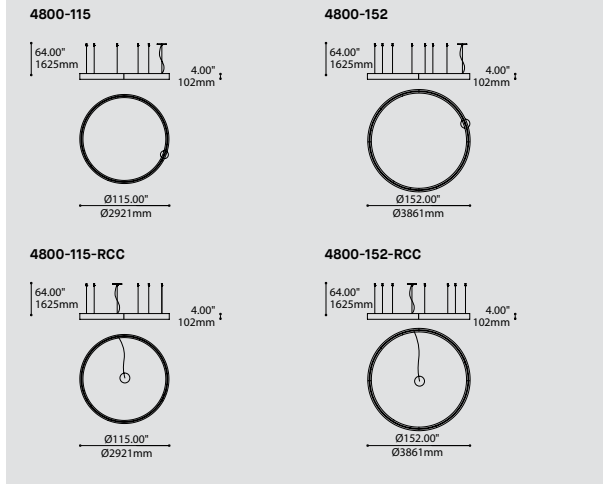

MOUNTING OPTIONS OPTIONS DE MONTAGE

ORDERING SPECIFICATION	SPÉCIFICATION DE COMMANDE	CODE
MODEL MODÈLE		
4800-115	CYCLE 115*	
4800-152	CYCLE 152*	
LIGHT SOURCE SOURCE LUMINEUSE		
4800-115		
LED	REGULAR OUTPUT	
LED.HO	HIGH OUTPUT	
4800-152		
LED	REGULAR OUTPUT	
LED.HO	HIGH OUTPUT	
COLOR TEMPERATURE TEMPÉRATURE DE COULEUR		
27*	2700K	
30	3000K	
35	3500K	
40	4000K	
* LONGER LEAD TIME MAY APPLY, PLEASE CONTACT YOUR EUREKA REPRESENTATIVE FOR TUNEABLE WHITE, PLEASE CONTACT YOUR EUREKA REPRESENTATIVE		
COLOR RENDERING INDEX (CRI) INDICE DE RENDU DE COULEUR (IRC)		
80	80+ CRI	
90*	90+ CRI	
* LONGER LEAD TIME MAY APPLY, PLEASE CONTACT YOUR EUREKA REPRESENTATIVE		
VOLTAGE VOLTAGE		
120V	120 VOLT	
277V	277 VOLT	
CONTROL OPTION OPTION DE CONTRÔLE		
DV	0-10V DIMMING (120V-277V)	
DP	PHASE DIMMING (120V ONLY)	
NLTAIR2*	NLIGHT AIR CONTROL GEN 2	
NLIGHT*	NLIGHT WIRED CONTROL	
* NLIGHT INTEGRATION REQUIRES A REMOTE POWER PACK (39NLAB FOR NLTAIR2 OR 39NLWB FOR NLIGHT). REFER TO NLIGHT GUIDE AND INSTALLATION SHEET FOR ALL REQUIREMENTS.		
DRIVER POSITION POSITION DU PILOTE		
RDP*	RECESSED DRIVER	
* 3981D ACCESSORY IS REQUIRED		
CABLE CÂBLE		
AC	AIRCRAFT MOUNTING & CLEAR CABLE, FIELD ADJUSTABLE	AC
CABLE LENGTH LONGUEUR DE CÂBLE		
60	60" AIRCRAFT CABLE (STD LENGTH)	
**	CUSTOM AIRCRAFT CABLE LENGTH (PLEASE SPECIFY)	
FOR OVERALL LENGTH, PLEASE CONTACT YOUR EUREKA REPRESENTATIVE		
MOUNTING OPTION OPTION DE MONTAGE		
ROUND CANOPY / PAVILLON ROND		
RC1	FOR RECESSED DRIVER OPTION : 0.25" (2405B)	
RC2	FOR STANDARD (REG OUTPUT): Ø9.1" X 1.75" CANOPY (2405H)	
RC3	FOR STANDARD (HO OUTPUT): Ø10.94" X 2.75" CANOPY (2407K)	
MOUNTING CABLE OPTION OPTION DE MONTAGE DE CÂBLE		
RCC	CENTERED ROUND CANOPY - STRAIGHT AIRCRAFT CABLES	
IF NO OPTION IS SELECTED, AN OFF-CENTERED ROUND CANOPY WITH STRAIGHT AIRCRAFT CABLES IS STANDARD		
CANOPY FINISH FINI PAVILLON		
WHM	MATTE WHITE	
ANTE	ANTHRACITE FINE TEXTURE	
GOL	GOLD	
RING FINISH FINI ANNEAU		
WHM	MATTE WHITE	
ANTE	ANTHRACITE FINE TEXTURE	
GOL	GOLD	
RAL*	PLEASE SPECIFY RAL CODE	
* LONGER LEAD TIME MAY APPLY, PLEASE CONTACT YOUR EUREKA REPRESENTATIVE		
ACCESSORY ACCESSOIRE		
3981D	JUNCTION BOX FOR RECESSED DRIVER OPTION	
39NLAB	NLIGHT AIR GEN 2 REMOTE POWER PACK	
39NLWB	NLIGHT WIRED REMOTE POWER PACK	

PRODUCT CHARACTERISTICS CARACTÉRISTIQUES DU PRODUIT