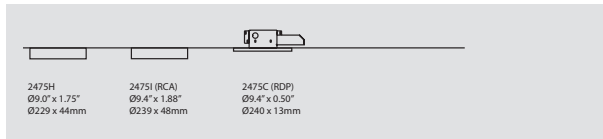

COMPASS 4802-36 / 4802DI-36

PROJECT PROJÉT
SPEC TYPE
NOTES

MOUNTING OPTIONS OPTIONS DE MONTAGE

ORDERING SPECIFICATION	SPÉCIFICATION DE COMMANDE	CODE
MODEL MODÈLE		
4802-36	COMPASS 36"	
4802DI-36	COMPASS UPLIGHT 36"	
LIGHT SOURCE SOURCE LUMINEUSE		0)(
(WATTAGE, LAMP TYPE, OTHER INFO)		
4802-36		
LED	REGULAR OUTPUT	
4802DI-36		
LED	REGULAR OUTPUT	
COLOR TEMPERATURE TEMPÉRATURE DE COULEUR		
27*	2700K	
30	3000K	
35	3500K	
40	4000K	
* LONGER LEAD TIME MAY APPLY, PLEASE CONTACT YOUR EUREKA REPRESENTATIVE		
COLOR RENDERING INDEX (CRI) INDICE DE RENDU DE COULEUR (IRC)		90
90	90+ CRI	
VOLTAGE VOLTAGE		
120V	120 VOLT	
277V	277 VOLT	
DIMMING OPTION OPTION DE GRADATION		
DV	0-10V DIMMING (120-277V)	
DP	PHASE DIMMING (120V ONLY)	
LED DIMMING DRIVER IS STANDARD IN THIS PRODUCT. PLEASE SPECIFY YOUR DIMMING TYPE.		
DRIVER POSITION POSITION DU PILOT		
RDP	RECESSED DRIVER*	
*3981C OR 3981D ACCESSORY IS REQUIRED		
CABLE CABLE		AC
AC	AIRCRAFT MOUNTING & CLEAR CABLE, FIELD ADJUSTABLE	
CABLE LENGTH LONGUEUR DE CABLE		
60	60" AIRCRAFT CABLE (STD LENGTH)	
**	CUSTOM AIRCRAFT CABLE LENGTH (PLEASE SPECIFY)	
FOR OVERALL LENGTH PLEASE CONTACT YOUR EUREKA REPRESENTATIVE.		
MOUNTING OPTION OPTION DE MONTAGE		RC
RC	ROUND CANOPY / PAVILLON ROND	
FOR RCA: 1.88" CANOPY (2475I)		
FOR RECESSED DRIVER OPTION: 0.50" CANOPY (2475C)		
FOR STANDARD: 1.75" CANOPY (2475H)		
MOUNTING CABLE OPTION OPTION DE MONTAGE DE CABLE		
IF NO OPTION IS SELECTED, AN OFF-CENTERED ROUND CANOPY WITH STRAIGHT AIRCRAFT CABLES WILL BE PROVIDED		
RCA	CENTERED ROUND CANOPY - AIRCRAFT CABLES ANGLED TO CENTER*	
RCC	CENTERED ROUND CANOPY - STRAIGHT AIRCRAFT CABLES	
*NOT AVAILABLE WITH RECESSED DRIVER (RDP)		
CANOPY FINISH FINI PAVILLON		WHE
WHE	WHITE FINE TEXTURE	
RING FINISH FINI ANNEAUX		WHE
WHE	WHITE FINE TEXTURE	
DIFFUSER FINISH FINI DIFFUSEUR		WH
WH	WHITE	
ACCESSORY ACCESSOIRE		
3981C	JUNCTION BOX FOR RECESSED DRIVER OPTION (4802D-36)	
3981D	JUNCTION BOX FOR RECESSED DRIVER OPTION (4802DI-36)	