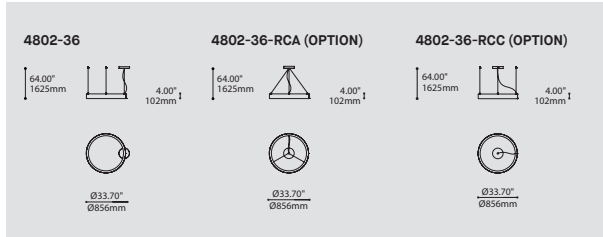

COMPASS 4802-36 / 4802DI-36

PROJECT PROJÉT
SPEC TYPE
NOTES

MOUNTING OPTIONS OPTIONS DE MONTAGE

ORDERING SPECIFICATION	SPÉCIFICATION DE COMMANDE	CODE
MODEL MODÈLE		
4802-36	COMPASS 36"	
4802DI-36	COMPASS UPLIGHT 36"	
LIGHT SOURCE SOURCE LUMINEUSE		0)(
(WATTAGE, LAMP TYPE, OTHER INFO)		
4802-36		
LED	REGULAR OUTPUT	
4802DI-36		
LED	REGULAR OUTPUT	
COLOR TEMPERATURE TEMPÉRATURE DE COULEUR		
27*	2700K	
30	3000K	
35	3500K	
40	4000K	
* LONGER LEAD TIME MAY APPLY, PLEASE CONTACT YOUR EUREKA REPRESENTATIVE		
COLOR RENDERING INDEX (CRI) INDICE DE RENDU DE COULEUR (IRC)		90
90	90+ CRI	
VOLTAGE VOLTAGE		
120V	120 VOLT	
277V	277 VOLT	
DIMMING OPTION OPTION DE GRADATION		
DV	0-10V DIMMING (120-277V)	
DP	PHASE DIMMING (120V ONLY)	
LED DIMMING DRIVER IS STANDARD IN THIS PRODUCT. PLEASE SPECIFY YOUR DIMMING TYPE.		
DRIVER POSITION POSITION DU PILOT		
RDP	RECESSED DRIVER*	
*3981C OR 3981D ACCESSORY IS REQUIRED		
CABLE CABLE		AC
AC	AIRCRAFT MOUNTING & CLEAR CABLE, FIELD ADJUSTABLE	
CABLE LENGTH LONGUEUR DE CABLE		
60	60" AIRCRAFT CABLE (STD LENGTH)	
**	CUSTOM AIRCRAFT CABLE LENGTH (PLEASE SPECIFY)	
FOR OVERALL LENGTH PLEASE CONTACT YOUR EUREKA REPRESENTATIVE.		
MOUNTING OPTION OPTION DE MONTAGE		RC
RC	ROUND CANOPY / PAVILLON ROND	
FOR RCA: 1.88" CANOPY (2475I)		
FOR RECESSED DRIVER OPTION: 0.50" CANOPY (2475C)		
FOR STANDARD: 1.75" CANOPY (2475H)		
MOUNTING CABLE OPTION OPTION DE MONTAGE DE CABLE		
IF NO OPTION IS SELECTED, AN OFF-CENTERED ROUND CANOPY WITH STRAIGHT AIRCRAFT CABLES WILL BE PROVIDED		
RCA	CENTERED ROUND CANOPY - AIRCRAFT CABLES ANGLED TO CENTER*	
RCC	CENTERED ROUND CANOPY - STRAIGHT AIRCRAFT CABLES	
*NOT AVAILABLE WITH RECESSED DRIVER (RDP)		
CANOPY FINISH FINI PAVILLON		WHE
WHE	WHITE FINE TEXTURE	
RING FINISH FINI ANNEAUX		WHE
WHE	WHITE FINE TEXTURE	
DIFFUSER FINISH FINI DIFFUSEUR		WH
WH	WHITE	
ACCESSORY ACCESSOIRE		
3981C	JUNCTION BOX FOR RECESSED DRIVER OPTION (4802D-36)	
3981D	JUNCTION BOX FOR RECESSED DRIVER OPTION (4802DI-36)	