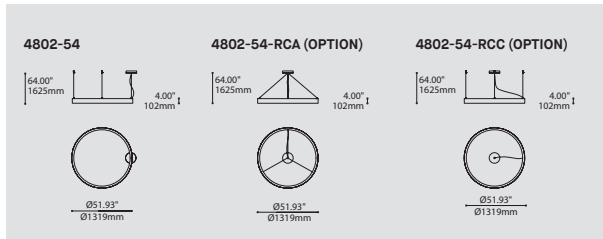

## MOUNTING OPTIONS OPTIONS DE MONTAGE

ORDERING SPECIFICATION	SPÉCIFICATION DE COMMANDE	CODE
<b>MODEL</b> MODÈLE		
4802-54	COMPASS 54"	
4802DI-54	COMPASS UPLIGHT 54"	
<b>LIGHT SOURCE</b> SOURCE LUMINEUSE		
(WATTAGE, LAMP TYPE, OTHER INFO)		
4802-54		
LED	REGULAR OUTPUT	
4802DI-54		
LED	REGULAR OUTPUT	
<b>COLOR TEMPERATURE</b> TEMPÉRATURE DE COULEUR		
30	3000K	
35	3500K	
40	4000K	
<b>VOLTAGE</b> VOLTAGE		
120V	120 VOLT	
277V	277 VOLT	
<b>DIMMING OPTION</b> OPTION DE GRADATION		
DV	0-10V DIMMING (120-277V)	
DP	PHASE DIMMING (120V ONLY)	
LED DIMMING DRIVER IS STANDARD IN THIS PRODUCT. PLEASE SPECIFY YOUR DIMMING TYPE.		
<b>DRIVER POSITION</b> POSITION DU PILOT		
RDP	RECESSED DRIVER*	
*3981C (80W) OR 3981D (128W & 174W) ACCESSORY IS REQUIRED		
<b>CABLE</b> CABLE		<b>AC</b>
AC	AIRCRAFT MOUNTING & CLEAR CABLE, FIELD ADJUSTABLE	
<b>CABLE LENGTH</b> LONGUEUR DE CABLE		
60	60" AIRCRAFT CABLE (STD LENGTH)	
**	CUSTOM AIRCRAFT CABLE LENGTH (PLEASE SPECIFY)	
FOR OVERALL LENGTH PLEASE CONTACT YOUR EUREKA REPRESENTATIVE.		
<b>MOUNTING OPTION</b> OPTION DE MONTAGE		<b>RC</b>
RC	ROUND CANOPY / PAVILLON ROND	
FOR RCA: 1.75" CANOPY (2405H)		
FOR RECESSED DRIVER OPTION: 0.50" CANOPY (2475C)		
FOR STANDARD: 1.75" CANOPY (2475H)		
<b>MOUNTING CABLE OPTION</b> OPTION DE MONTAGE DE CABLE		
IF NO OPTION IS SELECTED, AN OFF-CENTERED ROUND CANOPY WITH STRAIGHT AIRCRAFT CABLES WILL BE PROVIDED		
RCA	CENTERED ROUND CANOPY - AIRCRAFT CABLES ANGLED TO CENTER*	
RCC	CENTERED ROUND CANOPY - STRAIGHT AIRCRAFT CABLES	
*NOT AVAILABLE WITH RECESSED DRIVER (RDP)		
<b>CANOPY FINISH</b> FINI PAVILLON		<b>WHE</b>
WHE	WHITE FINE TEXTURE	
<b>RING FINISH</b> FINI ANNEAUX		<b>WHE</b>
WHE	WHITE FINE TEXTURE	
<b>DIFFUSER FINISH</b> FINI DIFFUSEUR		<b>WH</b>
WH	WHITE	
<b>ACCESSORY</b> ACCESSOIRE		
3981C	JUNCTION BOX FOR RECESSED DRIVER OPTION (4802-54 DV)	
3981D	JUNCTION BOX FOR RECESSED DRIVER OPTION (4802-54 DP, ALL 4802DI)	