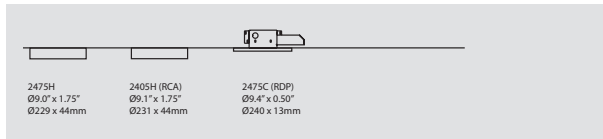

## MOUNTING OPTIONS OPTIONS DE MONTAGE

ORDERING SPECIFICATION	SPÉCIFICATION DE COMMANDE	CODE
<b>MODEL</b> MODÈLE		
4802-54	COMPASS 54"	
4802DI-54	COMPASS UPLIGHT 54"	
<b>LIGHT SOURCE</b> SOURCE LUMINEUSE		
(WATTAGE, LAMP TYPE, OTHER INFO)		
4802-54		
LED	REGULAR OUTPUT	
4802DI-54		
LED	REGULAR OUTPUT	
<b>COLOR TEMPERATURE</b> TEMPÉRATURE DE COULEUR		
30	3000K	
35	3500K	
40	4000K	
<b>VOLTAGE</b> VOLTAGE		
120V	120 VOLT	
277V	277 VOLT	
<b>DIMMING OPTION</b> OPTION DE GRADATION		
DV	0-10V DIMMING (120-277V)	
DP	PHASE DIMMING (120V ONLY)	
LED DIMMING DRIVER IS STANDARD IN THIS PRODUCT. PLEASE SPECIFY YOUR DIMMING TYPE.		
<b>DRIVER POSITION</b> POSITION DU PILOT		
RDP	RECESSED DRIVER*	
*3981C (80W) OR 3981D (128W & 174W) ACCESSORY IS REQUIRED		
<b>CABLE</b> CABLE		<b>AC</b>
AC	AIRCRAFT MOUNTING & CLEAR CABLE, FIELD ADJUSTABLE	
<b>CABLE LENGTH</b> LONGUEUR DE CABLE		
60	60" AIRCRAFT CABLE (STD LENGTH)	
**	CUSTOM AIRCRAFT CABLE LENGTH (PLEASE SPECIFY)	
FOR OVERALL LENGTH PLEASE CONTACT YOUR EUREKA REPRESENTATIVE.		
<b>MOUNTING OPTION</b> OPTION DE MONTAGE		<b>RC</b>
RC	ROUND CANOPY / PAVILLON ROND	
FOR RCA: 1.75" CANOPY (2405H)		
FOR RECESSED DRIVER OPTION: 0.50" CANOPY (2475C)		
FOR STANDARD: 1.75" CANOPY (2475H)		
<b>MOUNTING CABLE OPTION</b> OPTION DE MONTAGE DE CABLE		
IF NO OPTION IS SELECTED, AN OFF-CENTERED ROUND CANOPY WITH STRAIGHT AIRCRAFT CABLES WILL BE PROVIDED		
RCA	CENTERED ROUND CANOPY - AIRCRAFT CABLES ANGLED TO CENTER*	
RCC	CENTERED ROUND CANOPY - STRAIGHT AIRCRAFT CABLES	
*NOT AVAILABLE WITH RECESSED DRIVER (RDP)		
<b>CANOPY FINISH</b> FINI PAVILLON		<b>WHE</b>
WHE	WHITE FINE TEXTURE	
<b>RING FINISH</b> FINI ANNEAUX		<b>WHE</b>
WHE	WHITE FINE TEXTURE	
<b>DIFFUSER FINISH</b> FINI DIFFUSEUR		<b>WH</b>
WH	WHITE	
<b>ACCESSORY</b> ACCESSOIRE		
3981C	JUNCTION BOX FOR RECESSED DRIVER OPTION (4802-54 DV)	
3981D	JUNCTION BOX FOR RECESSED DRIVER OPTION (4802-54 DP, ALL 4802DI)	