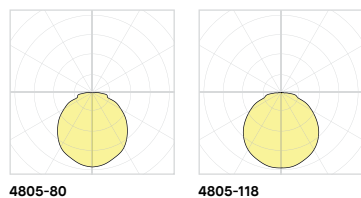

LIGHT DISTRIBUTION