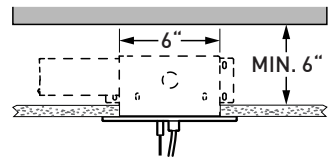

LOW PROFILE CANOPY
Odeon 80/118: Ø9.4" X 0.25" H
Recessed drivers for discreet installation
Mounts on Eureka box 3981D 6" x 6"
sold and installed separately
Requires 6" clearance above ceiling