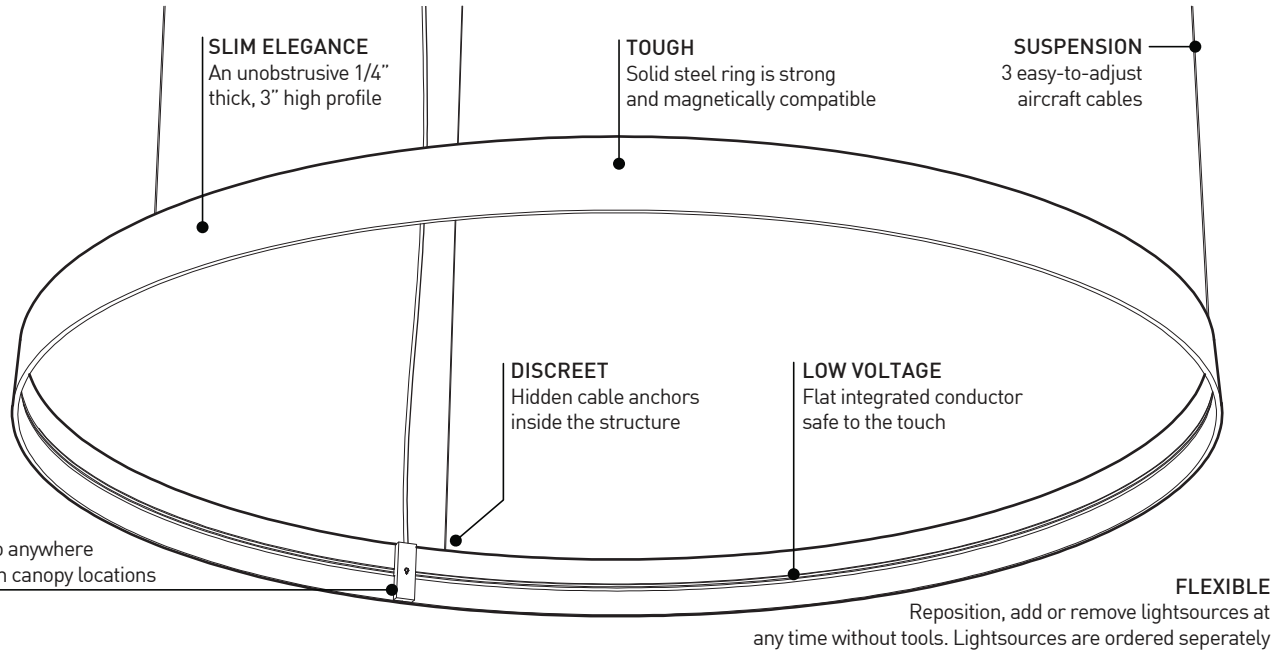

PRODUCT CHARACTERISTICS CARACTÉRISTIQUES DU PRODUIT

- DESIGN :** Authentic, timeless circular design meets today's needs. Specify and reconfigure multiple light sources on the ARENA platform to create a unique look and personalized light distribution. With its discreet, innovative power ring and instant magnetic connections, ARENA puts illumination in your hands.
- INSTALLATION :** Combine ARENA with magnetic light source accessories (sold separately) to create a unique lighting environment. All accessories can be placed or rearranged without tools anywhere along the ring for optimal versatility. Mix and match light sources for a total load of up to 100W.
- LIGHT SOURCE :** Combine ARENA with magnetic light source accessories (sold separately) to create a unique lighting environment. All accessories can be placed or rearranged without tools anywhere along the ring for optimal versatility. Mix and match light sources for a total load of up to 100W.
- STRUCTURE :** Seamlessly finished, rolled concentric steel profile with architectural grade matte polyester powder coating. Integrated low-voltage conductor meticulously joined on the inner side of the ring.
- CERTIFIED :** c-CSA-us

EVOLVING LIGHT

ARENA is the circular base profile that supports and powers a variety of compatible lightsources which can be combined and positioned as desired

The ARENA will accommodate a choice of lightsources which can be customized in quantity, position, orientation and combinations to provide users with a tailored solution for their space

RELOCATE

Easily relocated power feed to anywhere around the ring for flexibility in canopy locations

SIZES

2 sizes Allow multiple combinations for a variety of spaces

CANOPY POSITION

Standard (fixed location)
Centered with mounting point