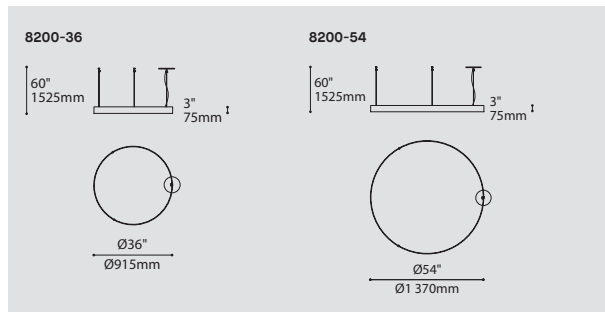

ARENA 8200

PROJECT PROJÉT
SPEC TYPE
NOTES

FAMILY FAMILLE

OPTIONS

MOUNTING OPTIONS OPTIONS DE MONTAGE

ORDERING SPECIFICATION	SPÉCIFICATION DE COMMANDE	CODE
MODEL MODÈLE		
8200-36	ARENA 36"	
8200-54	ARENA 54"	
LIGHT SOURCE SOURCE LUMINEUSE *		LED
LED	REGULAR OUTPUT * PLEASE SELECT YOUR ARENA ACCESSORIES. SEE RELATED PRODUCTS 8290, 8291, 8292, 8293-36 & 8293-54 * MAXIMUM TOTAL WATTAGE OF LIGHT SOURCES: 100W	
VOLTAGE VOLTAGE		
120V	120 VOLT	
277V	277 VOLT	
DIMMING OPTION OPTION DE GRADATION		DV
DV	0-10V DIMMING (120V-277V) LED DIMMING DRIVER IS STANDARD IN THIS PRODUCT	
DRIVER POSITION POSITION DE L'ALIMENTATION		
RDP *	RECESSED DRIVER * 3981C IS REQUIRED	
CABLE CÂBLE		AC
AC	AIRCRAFT MOUNTING & CLEAR CABLE, FIELD ADJUSTABLE	
CABLE LENGTH LONGUEUR DE CÂBLE		
60	60" AIRCRAFT CABLE (STD LENGTH)	
**	CUSTOM AIRCRAFT CABLE LENGTH (PLEASE SPECIFY) FOR OVERALL LENGTH, PLEASE CONTACT YOUR EUREKA REPRESENTATIVE.	
MOUNTING MONTAGE		RC
RC	ROUND CANOPY / PAVILLON ROND FOR STANDARD: 2.75" CANOPY (2407K) FOR RECESSED DRIVER OPTION: 0.5" (2475C)	
MOUNTING CABLE OPTION OPTION DE MONTAGE DE CÂBLE		
IF NO OPTION IS SELECTED, AN OFF-CENTERED ROUND CANOPY WITH STRAIGHT AIRCRAFT CABLES IS STANDARD		
RCC	CENTERED ROUND CANOPY - STRAIGHT AIRCRAFT CABLES	
CANOPY FINISH FINI PAVILLON		
BLKE	BLACK FINE TEXTURE	
WHE	WHITE FINE TEXTURE	
RING FINISH FINI DE L'ANNEAU		
BLKE	BLACK FINE TEXTURE	
WHE	WHITE FINE TEXTURE	
ACCESSORY ACCESSOIRE		
3981C	JUNCTION BOX FOR RECESSED DRIVER OPTION	