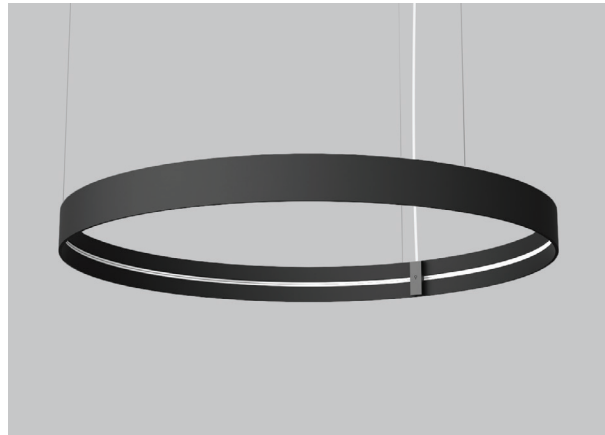

ARENA 8200

PROJECT PROJÉT
SPEC TYPE
NOTES