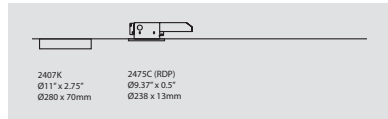

ARENA 8200

PROJECT PROJÉT
SPEC TYPE
NOTES

FAMILY FAMILLE

OPTIONS

MOUNTING OPTIONS OPTIONS DE MONTAGE

ORDERING SPECIFICATION	SPÉCIFICATION DE COMMANDE	CODE
MODEL MODÈLE		
8200-36	ARENA 36"	
8200-54	ARENA 54"	
LIGHT SOURCE SOURCE LUMINEUSE *		LED
LED	REGULAR OUTPUT * PLEASE SELECT YOUR ARENA ACCESSORIES. SEE RELATED PRODUCTS 8290, 8291, 8292, 8293-36 & 8293-54 * MAXIMUM TOTAL WATTAGE OF LIGHT SOURCES: 100W	
VOLTAGE VOLTAGE		
120V	120 VOLT	
277V	277 VOLT	
DIMMING OPTION OPTION DE GRADATION		DV
DV	0-10V DIMMING (120V-277V) LED DIMMING DRIVER IS STANDARD IN THIS PRODUCT	
DRIVER POSITION POSITION DE L'ALIMENTATION		
RDP *	RECESSED DRIVER * 3981C IS REQUIRED	
CABLE CÂBLE		AC
AC	AIRCRAFT MOUNTING & CLEAR CABLE, FIELD ADJUSTABLE	
CABLE LENGTH LONGUEUR DE CÂBLE		
60	60" AIRCRAFT CABLE (STD LENGTH)	
**	CUSTOM AIRCRAFT CABLE LENGTH (PLEASE SPECIFY) FOR OVERALL LENGTH, PLEASE CONTACT YOUR EUREKA REPRESENTATIVE.	
MOUNTING MONTAGE		RC
RC	ROUND CANOPY / PAVILLON ROND FOR STANDARD: 2.75" CANOPY (2407K) FOR RECESSED DRIVER OPTION: 0.5" (2475C)	
MOUNTING CABLE OPTION OPTION DE MONTAGE DE CÂBLE		
IF NO OPTION IS SELECTED, AN OFF-CENTERED ROUND CANOPY WITH STRAIGHT AIRCRAFT CABLES IS STANDARD		
RCC	CENTERED ROUND CANOPY - STRAIGHT AIRCRAFT CABLES	
CANOPY FINISH FINI PAVILLON		
BLKE	BLACK FINE TEXTURE	
WHE	WHITE FINE TEXTURE	
RING FINISH FINI DE L'ANNEAU		
BLKE	BLACK FINE TEXTURE	
WHE	WHITE FINE TEXTURE	
ACCESSORY ACCESSOIRE		
3981C	JUNCTION BOX FOR RECESSED DRIVER OPTION	