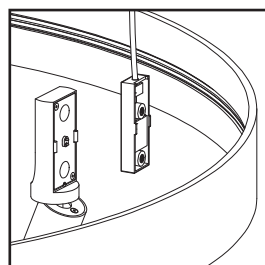

Attachez
Sécurisé par de puissants aimants en néodyme. Testé selon UL pour supporter plusieurs fois leur poids