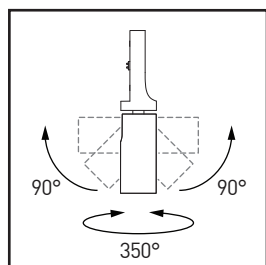

Pivotez
AIM peut être pivoté dans un angle de 180° et tourné sur 350° afin d'illuminer une zone ou un objet particulier