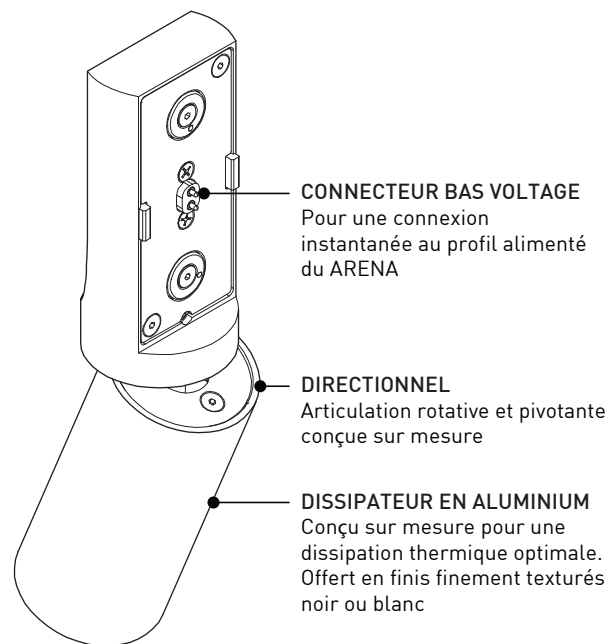

Attachez
Sécurisé par de puissants aimants en néodyme. Testé selon UL pour supporter plusieurs fois leur poids