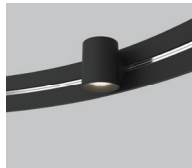

AIM 8292

PROJECT PROJET
SPEC TYPE
NOTES

FAMILY FAMILLE

8200

8290

OPTIONS

BLKE

8291

8293

WHE

ORDERING SPECIFICATION	SPÉCIFICATION DE COMMANDE	CODE
MODEL MODÈLE		8292
8292	ARENA - AIM	
LIGHT SOURCE SOURCE LUMINEUSE		LED
LED	REGULAR OUTPUT	
COLOR TEMPERATURE TEMPÉRATURE DE COULEUR		
30	3000K	
35	3500K	
40	4000K	
BEAM ANGLE ANGLE DE FAISCEAU		
NA	NARROW	
WI	WIDE	
STRUCTURE FINISH FINI STRUCTURE		
BLKE	BLACK FINE TEXTURE	
WHE	WHITE FINE TEXTURE	

PRODUCT CHARACTERISTICS CARACTÉRISTIQUES DU PRODUIT