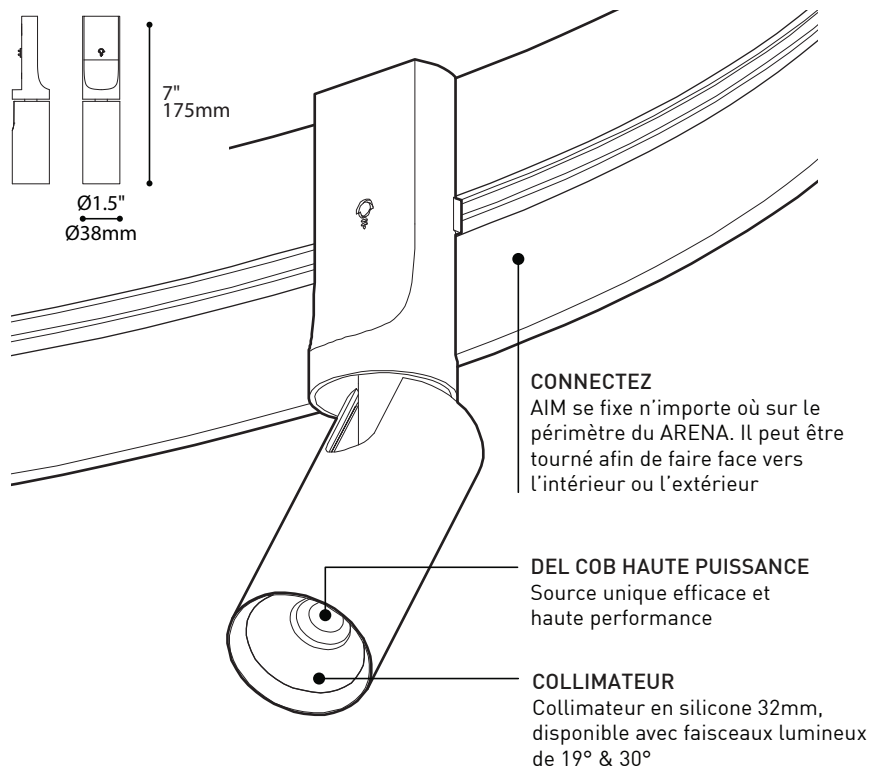

AIM apporte au ARENA une illumination pleinement orientable dans un format élancé et élégant. Il peut tourner sur 350°, être anglé jusqu'à 90°, être déplacé et retourné vers le haut ou le bas simplement et sans outils