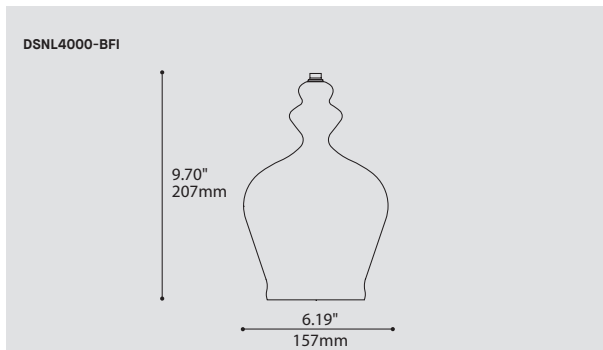

## STEM OR CABLE OPTIONS OPTIONS DE TIGE OU CABLE

ORDERING SPECIFICATION	SPÉCIFICATION DE COMMANDE	CODE
MODEL MODÈLE	DSNL4000-BFI SNOWLAB 1	DSNL4000-BFI
LIGHT SOURCE SOURCE LUMINEUSE	(WATTAGE, LAMP TYPE, LAMP FORM, BASE TYPE, OTHER INFO) MR16C.50  50W, HAL, MR16C, GU5.3 BASE	MR16C.50
VOLTAGE VOLTAGE	120V 120 VOLT 277V* 277 VOLT *NOT AVAILABLE WITH A TRACK ADAPTOR	
CABLE CABLE	C CLEAR CABLE, FIELD ADJUSTABLE	C
CABLE LENGTH LONGUEUR DE CABLE	60 60" CABLE (STD LENGTH) ** CUSTOM CABLE LENGTH (PLEASE SPECIFY) FOR OVERALL LENGTH PLEASE CONTACT YOUR EUREKA REPRESENTATIVE	
MOUNTING MONTAGE	RC  ROUND CANOPY / PAVILLON ROND 1" CANOPY (2401E)  TA1  TRACK ADAPTOR / ADAPTATEUR DE RAIL 1 CIRCUIT HAL 120/12V ADAPTOR (2734)	
TRACK ADAPTOR FINISH FINI ADAPTATEUR DE RAIL <sup>(A)</sup>	WH WHITE BLK BLACK M G METALLIC GRAY <sup>(A)</sup> FILL IN IF A TRACK ADAPTOR IS SELECTED, OTHERWISE LEAVE EMPTY	
STRUCTURE FINISH FINI STRUCTURE	WH* WHITE *OTHER STRUCTURE FINISH THAN CANOPY IS ALWAYS CHROME	WH
DIFFUSER FINISH FINI DIFFUSEUR	CLR CLEAR	CLR