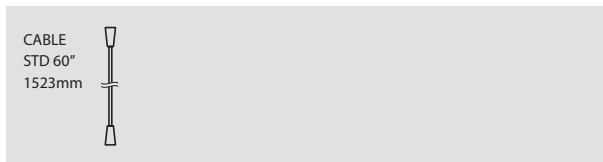

## STEM OR CABLE OPTIONS OPTIONS DE TIGE OU CABLE

ORDERING SPECIFICATION	SPÉCIFICATION DE COMMANDE	CODE
MODEL MODÈLE	DSNL4000-BFI SNOWLAB 1	DSNL4000-BFI
LIGHT SOURCE SOURCE LUMINEUSE	(WATTAGE, LAMP TYPE, LAMP FORM, BASE TYPE, OTHER INFO) MR16C.50  50W, HAL, MR16C, GU5.3 BASE	MR16C.50
VOLTAGE VOLTAGE	120V 120 VOLT 277V* 277 VOLT *NOT AVAILABLE WITH A TRACK ADAPTOR	
CABLE CABLE	C CLEAR CABLE, FIELD ADJUSTABLE	C
CABLE LENGTH LONGUEUR DE CABLE	60 60" CABLE (STD LENGTH) ** CUSTOM CABLE LENGTH (PLEASE SPECIFY) FOR OVERALL LENGTH PLEASE CONTACT YOUR EUREKA REPRESENTATIVE	
MOUNTING MONTAGE	RC  ROUND CANOPY / PAVILLON ROND 1" CANOPY (2401E)  TA1  TRACK ADAPTOR / ADAPTATEUR DE RAIL 1 CIRCUIT HAL 120/12V ADAPTOR (2734)	
TRACK ADAPTOR FINISH FINI ADAPTATEUR DE RAIL <sup>(A)</sup>	WH WHITE BLK BLACK M G METALLIC GRAY <sup>(A)</sup> FILL IN IF A TRACK ADAPTOR IS SELECTED, OTHERWISE LEAVE EMPTY	
STRUCTURE FINISH FINI STRUCTURE	WH* WHITE *OTHER STRUCTURE FINISH THAN CANOPY IS ALWAYS CHROME	WH
DIFFUSER FINISH FINI DIFFUSEUR	CLR CLEAR	CLR