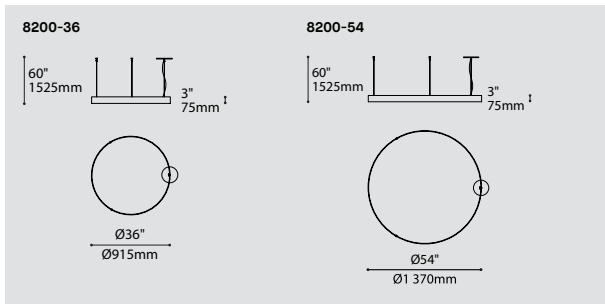

MOUNTING OPTIONS OPTIONS DE MONTAGE

ORDERING SPECIFICATION SPÉCIFICATION DE COMMANDE

CODE

MODEL MODÈLE

8200-36 ARENA 36"
8200-54 ARENA 54"

MAXIMUM DC LOAD PUISSANCE MAXIMALE DC

90W 90 WATT DC

90W

RING
ARENA 8200-36 & 8200-54
MAXIMUM DC LOAD 90W

LIGHT SOURCES				
BEAM 8290	GLOW 8291	AIM 8292	SLICE RD 8293-36	SLICE RD 8293-54
8W DC	8W DC	8W DC	8W DC	11W DC

VOLTAGE VOLTAGE

120V 120 VOLT
277V 277 VOLT

CONTROL OPTION OPTION DE CONTRÔLE

DV 0-10V DIMMING (120V-277V)
NLTAIR2* NLIGHT AIR CONTROL GEN 2 (NOT AVAILABLE WITH MOUNTING OPTION RC3)
NLIGHT* NLIGHT WIRED CONTROL (NOT AVAILABLE WITH MOUNTING OPTION RC3)
LED DIMMING DRIVER IS STANDARD IN THIS PRODUCT
*NLIGHT INTEGRATION REQUIRES A REMOTE POWER PACK (39NLAA & 39NLWA AS BELOW FOR NLIGHT).
REFER TO NLIGHT GUIDE AND INSTALLATION SHEET FOR ALL REQUIREMENTS.

CABLE CÂBLE

AC

AC AIRCRAFT MOUNTING & CLEAR CABLE, FIELD ADJUSTABLE

CABLE LENGTH LONGUEUR DE CÂBLE

60 60" AIRCRAFT CABLE (STD LENGTH)
** CUSTOM AIRCRAFT CABLE LENGTH (PLEASE SPECIFY)
FOR OVERALL LENGTH, PLEASE CONTACT YOUR EUREKA REPRESENTATIVE.

MOUNTING MONTAGE

RC2 ROUND SURFACE SCREWLESS CANOPY 1.87" (2475I)
RC3 ROUND SURFACE SCREWLESS CANOPY 0.50" FOR REMOTE DRIVER BOX 12"X16" (2471C)
* PAIR WITH ACCESSORY 3981GA

MOUNTING CABLE OPTION OPTION DE MONTAGE DE CÂBLE

IF NO OPTION IS SELECTED, AN OFF-CENTERED ROUND CANOPY WITH STRAIGHT AIRCRAFT CABLES IS STANDARD

RCC CENTERED ROUND CANOPY - STRAIGHT AIRCRAFT CABLES

CANOPY FINISH FINI PAVILLON

BLKE BLACK FINE TEXTURE
WHE WHITE FINE TEXTURE

POWER CORD FINISH FINI CÂBLE D'ALIMENTATION

BLK BLACK POWER CORD
WH WHITE POWER CORD
CLR CLEAR POWER CORD

RING FINISH FINI DE L'ANNEAU

BLKE BLACK FINE TEXTURE
WHE WHITE FINE TEXTURE

ACCESSORY ACCESSOIRE

3981GA-120 120V NON-IC REMOTE DRIVER BOX 12"X16" FOR MOUNTING RC3 FOR DC LOAD 90W
3981GA-277 277V NON-IC REMOTE DRIVER BOX 12"X16" FOR MOUNTING RC3 FOR DC LOAD 90W
39NLAA* NLIGHT AIR GEN 2 REMOTE CONTROLLER (NOT AVAILABLE WITH MOUNTING OPTION RC3)
39NLWA* NLIGHT WIRED REMOTE CONTROLLER (NOT AVAILABLE WITH MOUNTING OPTION RC3)
* FOR CHICAGO PLENUM INSTALLATION, PLEASE CONTACT YOUR EUREKA REPRESENTATIVE.

SPECIFICATION