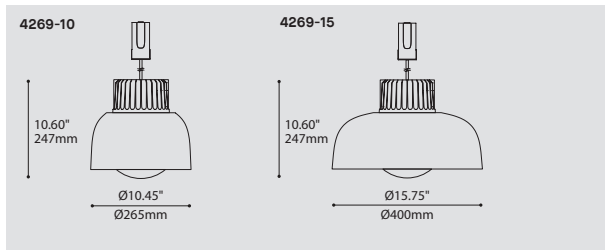

ORDERING SPECIFICATION SPÉCIFICATION DE COMMANDE

CODE

MODEL MODÈLE

4269-10 BLOOM 10"
4269-15 BLOOM 15"

LIGHT SOURCE SOURCE LUMINEUSE

LEDA

LEDA SPECIAL OUTPUT FOR ARENA, 8W
* TOTAL DC LOAD OF INSTALLED LIGHT SOURCES MUST NOT EXCEED 90W OR 180W DEPENDING ON THE SELECTED OPTION

COLOR TEMPERATURE TEMPÉRATURE DE COULEUR

27* 2700K
30 3000K
35 3500K
40 4000K

*LONGER LEAD TIME MAY APPLY, PLEASE CONTACT YOUR EUREKA REPRESENTATIVE

COLOR RENDERING INDEX INDICE DE RENDU DE COULEUR (IRC)

80 80+ CRI
90* 90+ CRI

CABLE CÂBLE

C

C BLACK CABLE, FIELD ADJUSTABLE

CABLE LENGTH LONGUEUR DE CÂBLE

24 24" CABLE (STD LENGTH)
** CUSTOM CABLE LENGTH (PLEASE SPECIFY)

MOUNTING MONTAGE

TAA ARENA ADAPTOR FOR ARENA SQUARE & RECTANGLE 8220 & ARENA STRAIGHT 8210
TAB ARENA ADAPTOR FOR ARENA RING 8200

ADAPTER FINISH FINI ADAPTATEUR

BLKE BLACK FINE TEXTURED
WHE WHITE FINE TEXTURED

POWER CORD FINISH FINI ADAPTATEUR

BLK BLACK POWER CORD
WH WHITE POWER CORD

SHADE FINISH FINI CYLINDRE

BLKE BLACK FINE TEXTURED
WHE WHITE FINE TEXTURED
LGE LIGHT GREY FINE TEXTURED
PGE PALE GREEN FINE TEXTURED
NBE NAVY BLUE FINE TEXTURED
RAL* PLEASE SPECIFY RAL CODE

DIFFUSER FINISH FINI DIFFUSEUR

WH

WH WHITE

PRODUCT CHARACTERISTICS CARACTÉRISTIQUES DU PRODUIT

DESIGN:

Bloom is a light fixture with a soft and inviting shape. Under the colorful shade hides a luminous globe offering a generous amount of soft light. Bloom is available in two sizes and a variety of different finishes. High-performance die-cast aluminum heatsink with textured black finish. Spun aluminum shades, offered in a wide variety of external finishes with a white internal finish for optimal light reflection.

INSTALLATION:

Magnetically positioned anywhere on the ARENA for easy on-site installation or reconfiguration of the lighting environment. The adapter has a hook for extra safety.

LIGHT SOURCE:

A central powerful COB type light source project a powerful light, softened by the spherical polymer diffuser to create a light that is efficient, yet soft to the eye.

ADAPATER:

Custom designed aluminum base offered in white or black architectural grade finish.

CERTIFIED:

c-CSA-us

CONCEPTION:

Bloom est un luminaire à la forme charmante et invitante. Sous l'abat-jour coloré, un globe lumineux offre une quantité généreuse de douce lumière. Bloom est offert en deux tailles et en une variété de finis. Radiateur haute performance en aluminium moulé sous pression, fini noir texturé. Réflecteurs en aluminium tourné, offert en une large variété de finis externes avec un fini interne blanc pour une réflexion lumineuse optimale.

INSTALLATION:

Positionné magnétiquement n'importe où sur l'ARENA pour faciliter l'installation ou la reconfiguration de l'éclairage sur site. L'adaptateur est muni d'un crochet pour une double sécurité.

SOURCE LUMINEUSE: