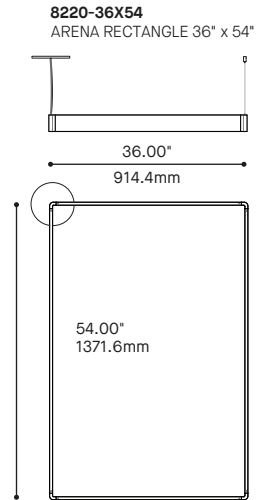

RCC

MOUNTING OPTION OPTION DE MONTAGE

RC2
09.40" x 1.87"
0238.7 x 47.5mm

RC4
012" x 1.87"
0304.8 x 47.5mm

RC3
04.60" x 0.50"
0116.25 x 12.7mm

3981GX
12" x 16" x 3.83"
304.8mm x 406mm x 97mm

ORDERING SPECIFICATION SPÉCIFICATION DE COMMANDE

8210-96
ARENA STRAIGHT 96"

8210-158
ARENA STRAIGHT 158.78"

8210-190
ARENA STRAIGHT 190.39"

8210-284
ARENA STRAIGHT 284.7"

8210-380
ARENA STRAIGHT 379.6"

ARENA SQUARE & RECTANGLE 8220

PROJECT PROJÉT
SPEC TYPE
NOTES

8220-380X380
ARENA SQUARE 380" x 380"

8220-190X190
ARENA SQUARE 190" x 190"

ARENA RECTANGLE 8220 1/2

CONFIGURATIONS

ARENA RECTANGLE 8220 2/2

CONFIGURATIONS

8220-96X380
ARENA SQUARE 96" x 380"

8220-54X380
ARENA RECTANGLE 54" x 380"

8220-36X380
ARENA RECTANGLE 36" x 380"

8220-190X380
ARENA RECTANGLE 190" x 380"