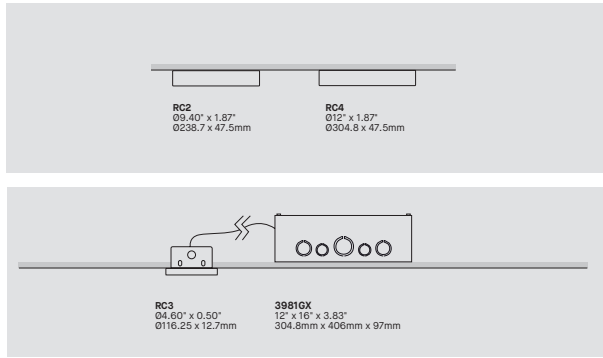

MOUNTING OPTION OPTION DE MONTAGE

ACCESSORY ACCESSOIRE

- **3981GA-120** 1X 120V NON-IC REMOTE DRIVER BOX 12"X16" FOR MOUNTING RC3 FOR DC LOAD 90W
- **3981GA-277** 1X 277V NON-IC REMOTE DRIVER BOX 12"X16" FOR MOUNTING RC3 FOR DC LOAD 90W
- **3981GB-120** 1X 120V NON-IC REMOTE DRIVER BOX 12"X16" FOR MOUNTING RC3 FOR DC LOAD 180W
- **3981GB-277** 1X 277V NON-IC REMOTE DRIVER BOX 12"X16" FOR MOUNTING RC3 FOR DC LOAD 180W
- **3981GB2-120** 2X 120V NON-IC REMOTE DRIVER BOXES 12"X16" FOR MOUNTING RC3 FOR DC LOAD 360W
- **3981GB2-277** 2X 277V NON-IC REMOTE DRIVER BOXES 12"X16" FOR MOUNTING RC3 FOR DC LOAD 360W
- **3981GB3-120** 3X 120V NON-IC REMOTE DRIVER BOXES 12"X16" FOR MOUNTING RC3 FOR DC LOAD 540W
- **3981GB3-277** 3X 277V NON-IC REMOTE DRIVER BOXES 12"X16" FOR MOUNTING RC3 FOR DC LOAD 540W
- **3981GB4-120** 4X 120V NON-IC REMOTE DRIVER BOXES 12"X16" FOR MOUNTING RC3 FOR DC LOAD 720W
- **3981GB4-277** 4X 277V NON-IC REMOTE DRIVER BOXES 12"X16" FOR MOUNTING RC3 FOR DC LOAD 720W
- **39NLAA*** NLIGHT AIR GEN 2 REMOTE CONTROLLER (NOT AVAILABLE WITH MOUNTING OPTION RC3)
- **39NLWA*** NLIGHT WIRED REMOTE CONTROLLER (NOT AVAILABLE WITH MOUNTING OPTION RC3)

* FOR CHICAGO PLENUM INSTALLATION, PLEASE CONTACT YOUR EUREKA REPRESENTATIVE