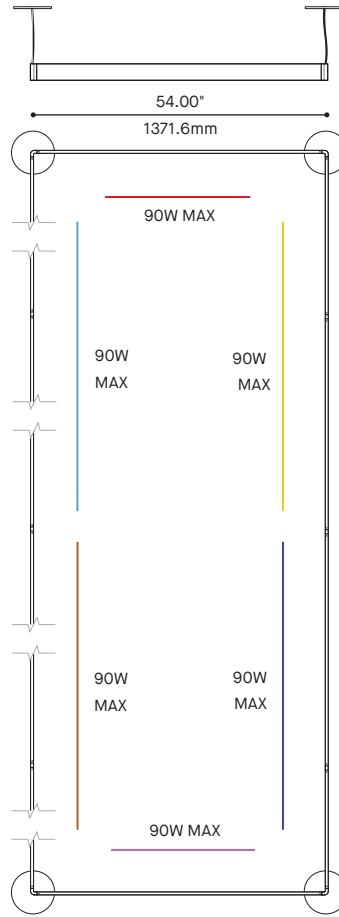

8210-96
ARENA STRAIGHT 96"

8210-158
ARENA STRAIGHT 158.78"

8210-190
ARENA STRAIGHT 190.39"

8210-284
ARENA STRAIGHT 284.7"

8210-380
ARENA STRAIGHT 379.6"

ARENA SQUARE & RECTANGLE 8220

PROJECT PROJÉT
SPEC TYPE
NOTES

8220-380X380
ARENA SQUARE 380" x 380"

8220-190X190
ARENA SQUARE 190" x 190"

ARENA RECTANGLE 8220 1/2

CONFIGURATIONS

ARENA RECTANGLE 8220 2/2

CONFIGURATIONS

8220-96X380
ARENA SQUARE 96" x 380"

8220-54X380
ARENA RECTANGLE 54" x 380"