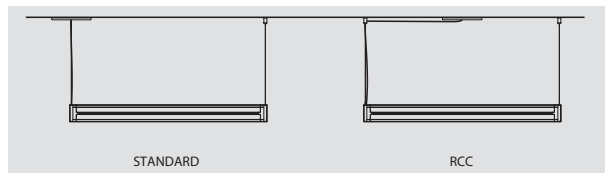

MOUNTING CABLE OPTION OPTION DE MONTAGE DE CÂBLE

STANDARD

RCC