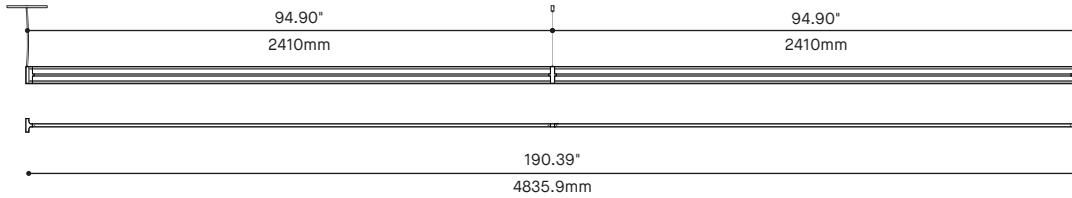

## CONFIGURATIONS

**8210-36**  
ARENA STRAIGHT 36"

**8210-54**  
ARENA STRAIGHT 54"

**8210-70**  
ARENA STRAIGHT 70.4"

**8210-96**  
ARENA STRAIGHT 96"

**8210-158**  
ARENA STRAIGHT 158.78"

**8210-190**  
ARENA STRAIGHT 190.39"