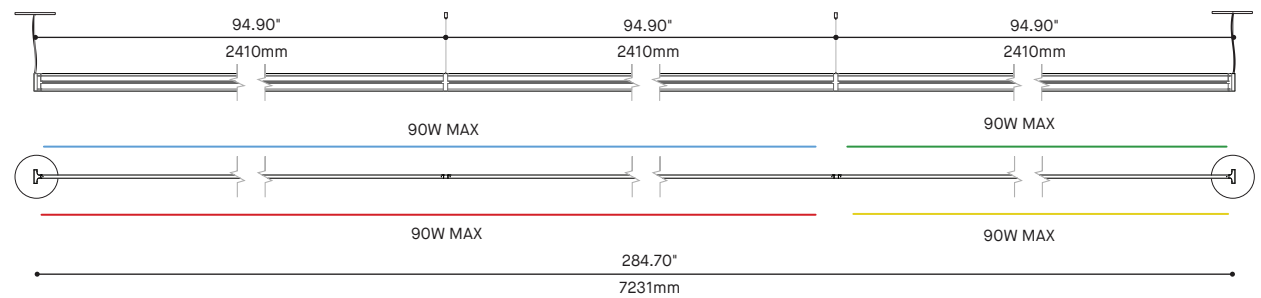

## CONFIGURATIONS

**8210-36**  
ARENA STRAIGHT 36"

**8210-54**  
ARENA STRAIGHT 54"

**8210-70**  
ARENA STRAIGHT 70.4"

**8210-96**  
ARENA STRAIGHT 96"

**8210-158**  
ARENA STRAIGHT 158.78"

**8210-190**  
ARENA STRAIGHT 190.39"

**8210-284**  
ARENA STRAIGHT 284.7"

**8210-380**  
ARENA STRAIGHT 379.6"