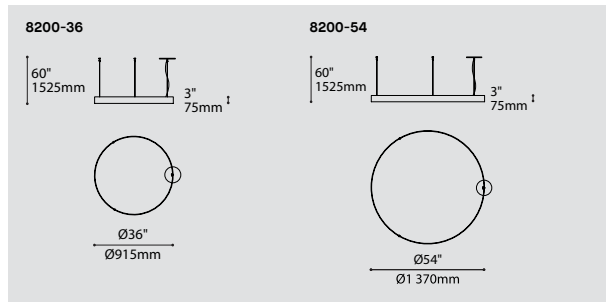

MOUNTING OPTIONS OPTIONS DE MONTAGE

ORDERING SPECIFICATION SPÉCIFICATION DE COMMANDE

CODE

MODEL MODÈLE

8200-36 ARENA 36"
8200-54 ARENA 54"

MAXIMUM DC LOAD PUISSANCE MAXIMALE DC

90W 90 WATT DC

90W

RING
ARENA 8200-36 & 8200-54
MAXIMUM DC LOAD 90W

LIGHT SOURCES				
BEAM 8290	GLOW 8291	AIM 8292	SLICE RD 8293-36	SLICE RD 8293-54
8W DC	8W DC	8W DC	8W DC	11W DC

VOLTAGE VOLTAGE

120V 120 VOLT
277V 277 VOLT

CONTROL OPTION OPTION DE CONTRÔLE

DV 0-10V DIMMING (120V-277V)
NLTAIR2* NLIGHT AIR CONTROL GEN 2 (NOT AVAILABLE WITH MOUNTING OPTION RC3)
NLIGHT* NLIGHT WIRED CONTROL (NOT AVAILABLE WITH MOUNTING OPTION RC3)
LED DIMMING DRIVER IS STANDARD IN THIS PRODUCT
*NLIGHT INTEGRATION REQUIRES A REMOTE POWER PACK (39NLAA & 39NLWA AS BELOW FOR NLIGHT).
REFER TO NLIGHT GUIDE AND INSTALLATION SHEET FOR ALL REQUIREMENTS.

CABLE CÂBLE

AC AIRCRAFT MOUNTING & CLEAR CABLE, FIELD ADJUSTABLE

AC

CABLE LENGTH LONGUEUR DE CÂBLE

60 60" AIRCRAFT CABLE (STD LENGTH)
** CUSTOM AIRCRAFT CABLE LENGTH (PLEASE SPECIFY)
FOR OVERALL LENGTH, PLEASE CONTACT YOUR EUREKA REPRESENTATIVE.

MOUNTING MONTAGE

RC2 ROUND SURFACE SCREWLESS CANOPY 1.87" (2475I)
RC3 ROUND SURFACE SCREWLESS CANOPY 0.50" FOR REMOTE DRIVER BOX 12"X16" (2471C)
* PAIR WITH ACCESSORY 3981GA

MOUNTING CABLE OPTION OPTION DE MONTAGE DE CÂBLE

IF NO OPTION IS SELECTED, AN OFF-CENTERED ROUND CANOPY WITH STRAIGHT AIRCRAFT CABLES IS STANDARD

RCC CENTERED ROUND CANOPY - STRAIGHT AIRCRAFT CABLES

CANOPY FINISH FINI PAVILLON

BLKE BLACK FINE TEXTURE
WHE WHITE FINE TEXTURE

POWER CORD FINISH FINI CÂBLE D'ALIMENTATION

BLK BLACK POWER CORD
WH WHITE POWER CORD
CLR CLEAR POWER CORD

RING FINISH FINI DE L'ANNEAU

BLKE BLACK FINE TEXTURE
WHE WHITE FINE TEXTURE

ACCESSORY ACCESSOIRE

3981GA-120 120V NON-IC REMOTE DRIVER BOX 12"X16" FOR MOUNTING RC3 FOR DC LOAD 90W
3981GA-277 277V NON-IC REMOTE DRIVER BOX 12"X16" FOR MOUNTING RC3 FOR DC LOAD 90W
39NLAA* NLIGHT AIR GEN 2 REMOTE CONTROLLER (NOT AVAILABLE WITH MOUNTING OPTION RC3)
39NLWA* NLIGHT WIRED REMOTE CONTROLLER (NOT AVAILABLE WITH MOUNTING OPTION RC3)
* FOR CHICAGO PLENUM INSTALLATION, PLEASE CONTACT YOUR EUREKA REPRESENTATIVE.