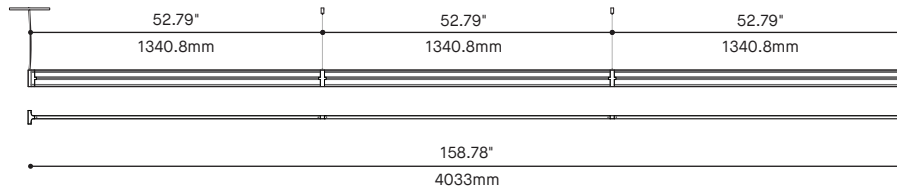

## CONFIGURATIONS

**8210-36**  
ARENA STRAIGHT 36"

**8210-54**  
ARENA STRAIGHT 54"

**8210-70**  
ARENA STRAIGHT 70.4"

**8210-96**  
ARENA STRAIGHT 96"

**8210-158**  
ARENA STRAIGHT 158.78"

**8210-190**  
ARENA STRAIGHT 190.39"

**8210-284**  
ARENA STRAIGHT 284.7"

**8210-380**  
ARENA STRAIGHT 379.6"