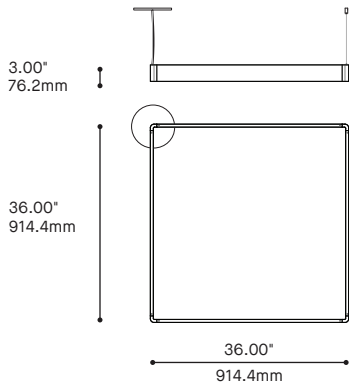

## CONFIGURATIONS

**8220-36X36**  
ARENA SQUARE 36" x 36"

**8220-54X54**  
ARENA SQUARE 54" x 54"

**8220-96X96**  
ARENA SQUARE 96" x 96"

**8220-380X380**  
ARENA SQUARE 380" x 380"

**8220-190X190**  
ARENA SQUARE 190" x 190"