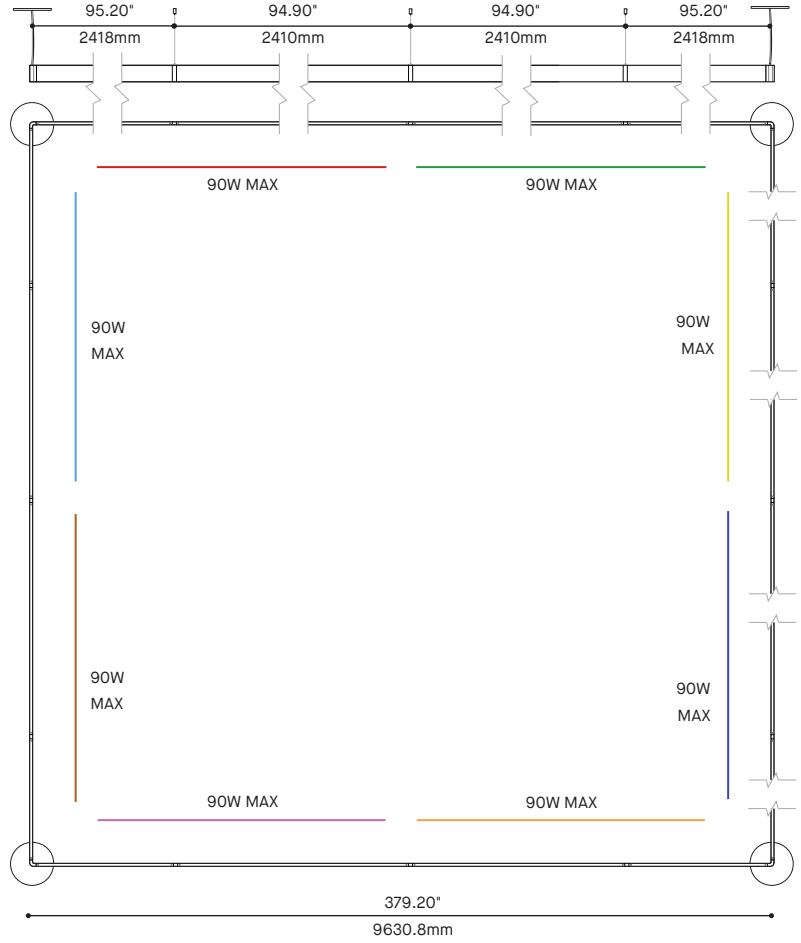

## CONFIGURATIONS

**8220-36X36**  
ARENA SQUARE 36" x 36"

**8220-54X54**  
ARENA SQUARE 54" x 54"

**8220-96X96**  
ARENA SQUARE 96" x 96"

**8220-380X380**  
ARENA SQUARE 380" x 380"

**8220-190X190**  
ARENA SQUARE 190" x 190"