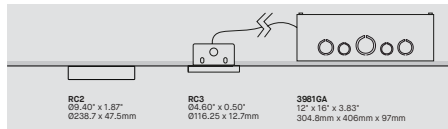

MOUNTING OPTIONS OPTIONS DE MONTAGE

ORDERING SPECIFICATION SPÉCIFICATION DE COMMANDE

CODE

MODEL MODÈLE

8200-36 ARENA 36"
8200-54 ARENA 54"

MAXIMUM DC LOAD PUISSANCE MAXIMALE DC

90W 90 WATT DC

90W

RING
ARENA 8200-36 & 8200-54
MAXIMUM DC LOAD 90W

LIGHT SOURCES				
BEAM 8290	GLOW 8291	AIM 8292	SLICE RD 8293-36	SLICE RD 8293-54
8W DC	8W DC	8W DC	8W DC	11W DC

VOLTAGE VOLTAGE

120V 120 VOLT
277V 277 VOLT

CONTROL OPTION OPTION DE CONTRÔLE

DV 0-10V DIMMING (120V-277V)
NLTAIR2* NLIGHT AIR CONTROL GEN 2 (NOT AVAILABLE WITH MOUNTING OPTION RC3)
NLIGHT* NLIGHT WIRED CONTROL (NOT AVAILABLE WITH MOUNTING OPTION RC3)
LED DIMMING DRIVER IS STANDARD IN THIS PRODUCT
*NLIGHT INTEGRATION REQUIRES A REMOTE POWER PACK (39NLAA & 39NLWA AS BELOW FOR NLIGHT).
REFER TO NLIGHT GUIDE AND INSTALLATION SHEET FOR ALL REQUIREMENTS.

CABLE CÂBLE

AC AIRCRAFT MOUNTING & CLEAR CABLE, FIELD ADJUSTABLE

AC

CABLE LENGTH LONGUEUR DE CÂBLE

60 60" AIRCRAFT CABLE (STD LENGTH)
** CUSTOM AIRCRAFT CABLE LENGTH (PLEASE SPECIFY)
FOR OVERALL LENGTH, PLEASE CONTACT YOUR EUREKA REPRESENTATIVE.

MOUNTING MONTAGE

RC2 ROUND SURFACE SCREWLESS CANOPY 1.87" (2475I)
RC3 ROUND SURFACE SCREWLESS CANOPY 0.50" FOR REMOTE DRIVER BOX 12"X16" (2471C)
* PAIR WITH ACCESSORY 3981GA

MOUNTING CABLE OPTION OPTION DE MONTAGE DE CÂBLE

IF NO OPTION IS SELECTED, AN OFF-CENTERED ROUND CANOPY WITH STRAIGHT AIRCRAFT CABLES IS STANDARD

RCC CENTERED ROUND CANOPY - STRAIGHT AIRCRAFT CABLES

CANOPY FINISH FINI PAVILLON

BLKE BLACK FINE TEXTURE
WHE WHITE FINE TEXTURE

POWER CORD FINISH FINI CÂBLE D'ALIMENTATION

BLK BLACK POWER CORD
WH WHITE POWER CORD
CLR CLEAR POWER CORD

RING FINISH FINI DE L'ANNEAU

BLKE BLACK FINE TEXTURE
WHE WHITE FINE TEXTURE

ACCESSORY ACCESSOIRE

3981GA-120 120V NON-IC REMOTE DRIVER BOX 12"X16" FOR MOUNTING RC3 FOR DC LOAD 90W
3981GA-277 277V NON-IC REMOTE DRIVER BOX 12"X16" FOR MOUNTING RC3 FOR DC LOAD 90W
39NLAA* NLIGHT AIR GEN 2 REMOTE CONTROLLER (NOT AVAILABLE WITH MOUNTING OPTION RC3)
39NLWA* NLIGHT WIRED REMOTE CONTROLLER (NOT AVAILABLE WITH MOUNTING OPTION RC3)
* FOR CHICAGO PLENUM INSTALLATION, PLEASE CONTACT YOUR EUREKA REPRESENTATIVE.