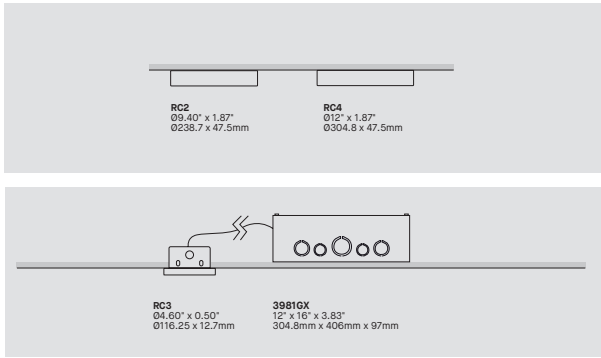

MOUNTING OPTION OPTION DE MONTAGE

ACCESSORY ACCESSOIRE

3981GA-120	1X 120V NON-IC REMOTE DRIVER BOX 12"X16" FOR MOUNTING RC3 FOR DC LOAD 90W
3981GA-277	1X 277V NON-IC REMOTE DRIVER BOX 12"X16" FOR MOUNTING RC3 FOR DC LOAD 90W
3981GB-120	1X 120V NON-IC REMOTE DRIVER BOX 12"X16" FOR MOUNTING RC3 FOR DC LOAD 180W
3981GB-277	1X 277V NON-IC REMOTE DRIVER BOX 12"X16" FOR MOUNTING RC3 FOR DC LOAD 180W
3981GB2-120	2X 120V NON-IC REMOTE DRIVER BOXES 12"X16" FOR MOUNTING RC3 FOR DC LOAD 360W
3981GB2-277	2X 277V NON-IC REMOTE DRIVER BOXES 12"X16" FOR MOUNTING RC3 FOR DC LOAD 360W
3981GB3-120	3X 120V NON-IC REMOTE DRIVER BOXES 12"X16" FOR MOUNTING RC3 FOR DC LOAD 540W
3981GB3-277	3X 277V NON-IC REMOTE DRIVER BOXES 12"X16" FOR MOUNTING RC3 FOR DC LOAD 540W
3981GB4-120	4X 120V NON-IC REMOTE DRIVER BOXES 12"X16" FOR MOUNTING RC3 FOR DC LOAD 720W
3981GB4-277	4X 277V NON-IC REMOTE DRIVER BOXES 12"X16" FOR MOUNTING RC3 FOR DC LOAD 720W
39NLAA*	NLIGHT AIR GEN 2 REMOTE CONTROLLER (NOT AVAILABLE WITH MOUNTING OPTION RC3)
39NLWA*	NLIGHT WIRED REMOTE CONTROLLER (NOT AVAILABLE WITH MOUNTING OPTION RC3)

* FOR CHICAGO PLENUM INSTALLATION, PLEASE CONTACT YOUR EUREKA REPRESENTATIVE