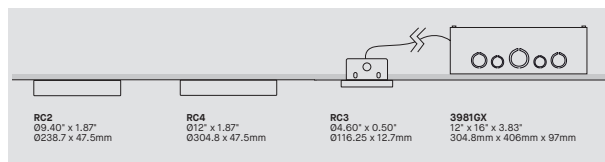

MOUNTING OPTION OPTION DE MONTAGE

RC2
09.40" x 1.87"
0238.7 x 47.5mm

RC4
012" x 1.87"
0304.8 x 47.5mm

RC3
04.60" x 0.50"
0116.25 x 12.7mm

3981GX
12" x 16" x 3.83"
304.8mm x 406mm x 97mm

ORDERING SPECIFICATION SPÉCIFICATION DE COMMANDE

CODE

STANDARD MODEL MODÈLE STANDARD

8210-36	ARENA STRAIGHT 36"
8210-54	ARENA STRAIGHT 54"
8210-70	ARENA STRAIGHT 70" (2 SECTIONS CONNECTED WITH 1 JOINER)
8210-96	ARENA STRAIGHT 96"
8210-158	ARENA STRAIGHT 158" (3 SECTIONS CONNECTED WITH 2 JOINERS)
8210-190	ARENA STRAIGHT 190" (2 SECTIONS CONNECTED WITH 1 JOINER)
8210-285	ARENA STRAIGHT 285" (3 SECTIONS CONNECTED WITH 2 JOINERS)
8210-380	ARENA STRAIGHT 380" (4 SECTIONS CONNECTED WITH 3 JOINERS)

FOR CUSTOM SIZES, PLEASE CONTACT YOUR EUREKA REPRESENTATIVE.

DC LOAD PUISSANCE MAXIMALE DC

90W	1X 90 WATT (AVAILABLE FROM 36" TO 96")
180W	2X 90 WATT (AVAILABLE FROM 36" TO 190")
360W	4X 90 WATT (ONLY AVAILABLE FOR 285" TO 380")

ARENA STRAIGHT 8210	LIGHT SOURCES							ADAPTER TAA
	BEAM 8290	GLOW 8291	AIM 8292	SLICE-SQ 8296-36	SLICE-SQ 8296-54	BALL 8295	CONE 8294	
MAXIMUM DC LOAD 90W, 180W, 360W	8W DC	8W DC	8W DC	8W DC	11W DC	8W DC	11W DC	SEE SPEC SHEET
MAXIMUM TOTAL WEIGHT PER SECTION 25 LBS	0.62 LBS	0.70 LBS	0.61 LBS	2.22 LBS	3.50 LBS	0.48 LBS	0.88 LBS	

VOLTAGE VOLTAGE

120V	120 VOLT
277V	277 VOLT

CONTROL OPTIONS OPTION DE CONTRÔLE

DV	0-10V DIMMING (120V-277V)
NLTAIR2*	NLIGHT AIR CONTROL GEN2 (NOT AVAILABLE WITH MOUNTING OPTION RC3)
NLIGHT*	NLIGHT WIRED CONTROL (NOT AVAILABLE WITH MOUNTING OPTION RC3)

LED DIMMING DRIVER IS STANDARD IN THIS PRODUCT
*NLIGHT INTEGRATION REQUIRES A REMOTE POWER PACK (39NLAA & 39NLWA AS BELOW FOR NLIGHT). REFER TO NLIGHT GUIDE AND INSTALLATION SHEET FOR ALL REQUIREMENTS.

CABLE CÂBLE

AC	AIRCRAFT CABLE & POWER CORD, FIELD ADJUSTABLE

CABLE LENGTH LONGUEUR DE CÂBLE

60	60" AIRCRAFT CABLE (STD LENGTH)
**	CUSTOM AIRCRAFT CABLE LENGTH (PLEASE SPECIFY)

FOR OVERALL LENGTH, PLEASE CONTACT YOUR EUREKA REPRESENTATIVE.

MOUNTING MONTAGE

RC2	ROUND SURFACE SCREWLESS CANOPY 9.4" FOR 90W ONLY (2475I)
RC3	ROUND SURFACE SCREWLESS CANOPY 4.6" FOR REMOTE DRIVER BOX 12"X16" (2471C) (PAIR WITH ACCESSORY 3981GA OR 3981GB)
RC4	ROUND SURFACE SCREWLESS CANOPY 12" FOR 180W OR 360W (2477I)

MOUNTING CABLE OPTION OPTION DE MONTAGE DE CÂBLE

RCC	FLOATING CANOPY - STRAIGHT AIRCRAFT CABLES IF NO OPTION IS SELECTED, A CANOPY AT END OF THE FIXTURE WITH AIRCRAFT CABLES IS STANDARD

CANOPY & GRIPPERS FINISH FINI PAVILLON ET ATTACHES

BLKE	BLACK FINE TEXTURE
WHE	WHITE FINE TEXTURE

POWER CORD FINISH FINI CÂBLE D'ALIMENTATION

BLK	BLACK POWER CORD
WH	WHITE POWER CORD
CLR	CLEAR POWER CORD

FRAME FINISH FINI DU CADRE

BLKE	BLACK FINE TEXTURE
WHE	WHITE FINE TEXTURE

ACCESSORY ACCESSOIRE