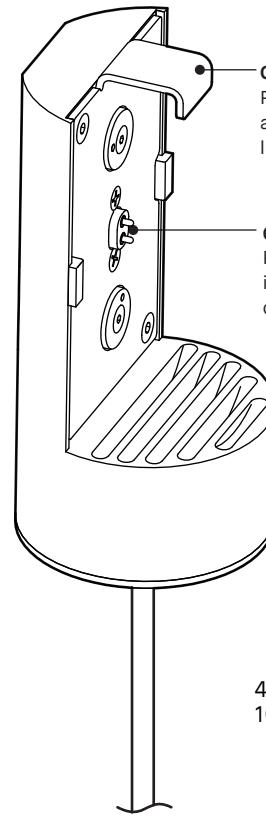

CROCHET SUPÉRIEUR
Pour une installation sécuritaire adaptée au poids des différents luminaires de la gamme Eureka

CONNECTEUR BAS VOLTAGE
Pour une connexion instantanée au profil alimenté du ARENA

4.24"
107.7mm