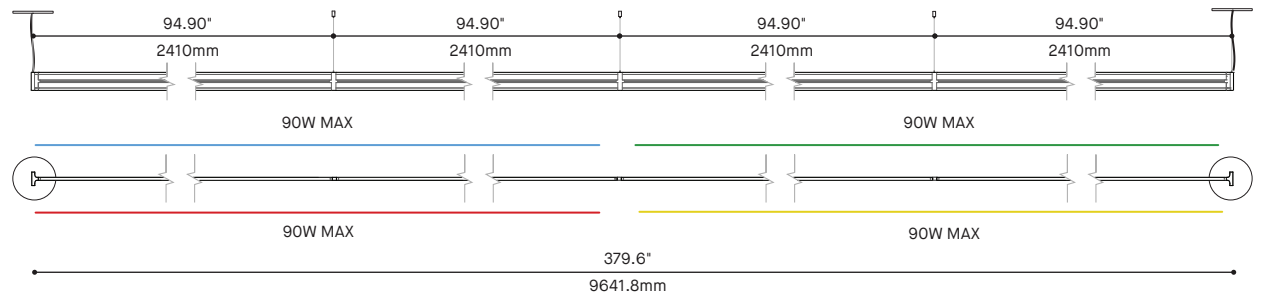

## CONFIGURATIONS

**8210-36**  
ARENA STRAIGHT 36"

**8210-54**  
ARENA STRAIGHT 54"

**8210-70**  
ARENA STRAIGHT 70.4"

**8210-96**  
ARENA STRAIGHT 96"

**8210-158**  
ARENA STRAIGHT 158.78"

**8210-190**  
ARENA STRAIGHT 190.39"

**8210-284**  
ARENA STRAIGHT 284.7"

**8210-380**  
ARENA STRAIGHT 379.6"