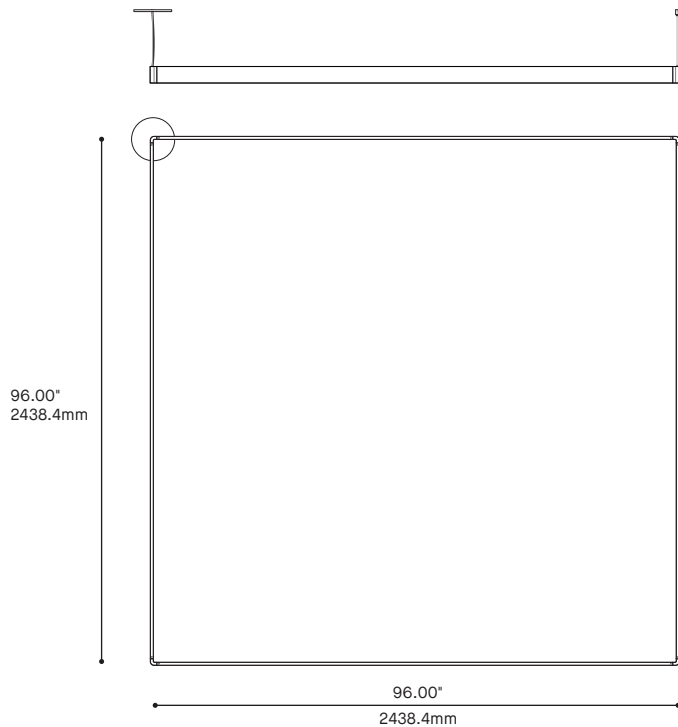

## CONFIGURATIONS

**8220-36X36**  
ARENA SQUARE 36" x 36"

**8220-54X54**  
ARENA SQUARE 54" x 54"

**8220-96X96**  
ARENA SQUARE 96" x 96"

**8220-380X380**  
ARENA SQUARE 380" x 380"

**8220-190X190**  
ARENA SQUARE 190" x 190"