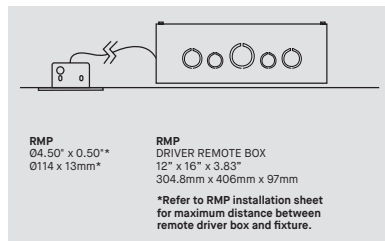

PENDANT 4850

WALL ACOUSTIC 3851

CEILING ACOUSTIC 3851

PENDANT ACOUSTIC 4851

DRIVER OPTION OPTION DE PILOTE

ORDERING SPECIFICATION	SPÉCIFICATION DE COMMANDE	CODE
MODEL MODÈLE		
3850-24	ATOLL SURFACE 24"	
3850-36	ATOLL SURFACE 36"	
3850-48	ATOLL SURFACE 48"	
3850-60	ATOLL SURFACE 60"	
3850-72	ATOLL SURFACE 72"	
LIGHT SOURCE SOURCE LUMINEUSE		
LED	REGULAR OUTPUT	
LED.HO	HIGH OUTPUT	
COLOR TEMPERATURE TEMPÉRATURE DE COULEUR		TW
TW*	TUNABLE WHITE (2700K TO 5000K) <small>*LONGER LEAD TIME MAY APPLY, PLEASE CONTACT YOUR EUREKA REPRESENTATIVE</small>	
COLOR RENDERING INDEX (CRI) INDICE DE RENDU DE COULEUR (IRC)		80
80	80+ CRI	
VOLTAGE VOLTAGE		
120V	120 VOLT	
277V	277 VOLT	
CONTROL OPTION OPTION DE CONTRÔLE		
DDV	0-10V DIMMING (120V-277V)	
NLT*	NLIGHT NTUNE CONTROL <small>*LONGER LEAD TIME MAY APPLY, PLEASE CONTACT YOUR EUREKA REPRESENTATIVE *REFER TO NLIGHT GUIDE AND INSTALLATION SHEET FOR ALL REQUIREMENTS</small>	
DRIVER POSITION POSITION DU PILOTE		RMP
RMP	REMOTE DRIVER (3981GC)	
CANOPY FINISH FINI PAVILLON		
BLKE	BLACK FINE TEXTURE	
WHE	WHITE FINE TEXTURE	
RAL*	PLEASE SPECIFY RAL CODE <small>*LONGER LEAD TIME MAY APPLY, PLEASE CONTACT YOUR EUREKA REPRESENTATIVE</small>	
RING FINISH FINI ANNEAU		
BLKE	BLACK FINE TEXTURE	
WHE	WHITE FINE TEXTURE	
RAL*	PLEASE SPECIFY RAL CODE <small>*LONGER LEAD TIME MAY APPLY, PLEASE CONTACT YOUR EUREKA REPRESENTATIVE</small>	
ACCESSORY ACCESSOIRE		
3981GC	DRIVER BOX FOR REMOTE INSTALLATION - 3.83" X 12" X 16"	