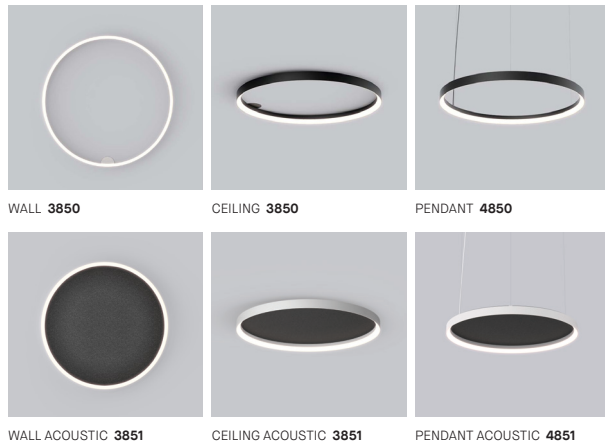

FAMILY FAMILLE

WALL 3850

CEILING 3850

PENDANT 4850

PENDANT ACOUSTIC 4851