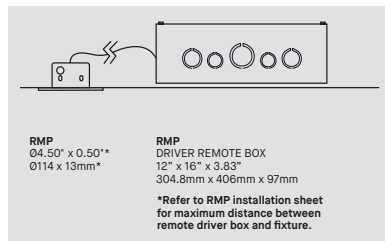

PENDANT 4850

WALL ACOUSTIC 3851

CEILING ACOUSTIC 3851

PENDANT ACOUSTIC 4851

DRIVER OPTION OPTION DE PILOTE

ORDERING SPECIFICATION	SPÉCIFICATION DE COMMANDE	CODE
MODEL MODÈLE		
3850-24	ATOLL SURFACE 24"	
3850-36	ATOLL SURFACE 36"	
3850-48	ATOLL SURFACE 48"	
3850-60	ATOLL SURFACE 60"	
3850-72	ATOLL SURFACE 72"	
LIGHT SOURCE SOURCE LUMINEUSE		
LED	REGULAR OUTPUT	
LED.HO	HIGH OUTPUT	
COLOR TEMPERATURE TEMPÉRATURE DE COULEUR		TW
TW*	TUNABLE WHITE (2700K TO 5000K) <small>*LONGER LEAD TIME MAY APPLY, PLEASE CONTACT YOUR EUREKA REPRESENTATIVE</small>	
COLOR RENDERING INDEX (CRI) INDICE DE RENDU DE COULEUR (IRC)		80
80	80+ CRI	
VOLTAGE VOLTAGE		
120V	120 VOLT	
277V	277 VOLT	
CONTROL OPTION OPTION DE CONTRÔLE		
DDV	0-10V DIMMING (120V-277V)	
NLT*	NIGHT NTUNE CONTROL <small>*LONGER LEAD TIME MAY APPLY, PLEASE CONTACT YOUR EUREKA REPRESENTATIVE *REFER TO NLIGHT GUIDE AND INSTALLATION SHEET FOR ALL REQUIREMENTS</small>	
DRIVER POSITION POSITION DU PILOTE		RMP
RMP	REMOTE DRIVER (3981GC)	
CANOPY FINISH FINI PAVILLON		
BLKE	BLACK FINE TEXTURE	
WHE	WHITE FINE TEXTURE	
RAL*	PLEASE SPECIFY RAL CODE <small>*LONGER LEAD TIME MAY APPLY, PLEASE CONTACT YOUR EUREKA REPRESENTATIVE</small>	
RING FINISH FINI ANNEAU		
BLKE	BLACK FINE TEXTURE	
WHE	WHITE FINE TEXTURE	
RAL*	PLEASE SPECIFY RAL CODE <small>*LONGER LEAD TIME MAY APPLY, PLEASE CONTACT YOUR EUREKA REPRESENTATIVE</small>	
ACCESSORY ACCESSOIRE		
3981GC	DRIVER BOX FOR REMOTE INSTALLATION - 3.83" X 12" X 16"	