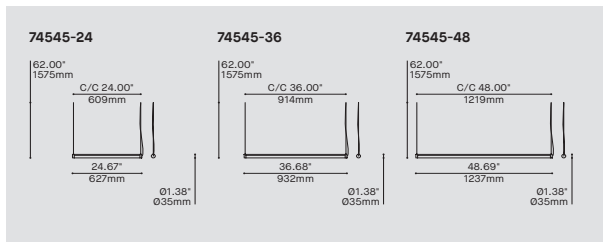

ORDERING SPECIFICATION	SPÉCIFICATION DE COMMANDE	CODE
MODEL MODÈLE		
74545-24	EXPO 24"	
74545-36	EXPO 36"	
74545-48	EXPO 48"	
LIGHT SOURCE SOURCE LUMINEUSE		
LED.LO	LOW OUTPUT	
LED	REGULAR OUTPUT	
LED.HO	HIGH OUTPUT	
LED.SHO	SUPER HIGH OUTPUT	
COLOR TEMPERATURE TEMPÉRATURE DE COULEUR		
27*	2700K	
30	3000K	
35	3500K	
40	4000K	
* LONGER LEAD TIME MAY APPLY, PLEASE CONTACT YOUR EUREKA REPRESENTATIVE		
COLOR RENDERING INDEX (CRI) INDICE DE RENDU DE COULEUR (IRC)		
80	80+ CRI	
90*	90+ CRI	
* LONGER LEAD TIME MAY APPLY, PLEASE CONTACT YOUR EUREKA REPRESENTATIVE		
VOLTAGE VOLTAGE		
120V	120 VOLT	
277V	277 VOLT	
CONTROL OPTION OPTION DE CONTRÔLE		
DV	0-10V DIMMING (120V-277V)	
DP	PHASE DIMMING (120V ONLY)	
NLTAIR2*	NLIGHT AIR CONTROL GEN 2	
NLIGHT*	NLIGHT WIRED CONTROL	
* NOT AVAILABLE WITH 74545-24 LOW, 74545-24 REG, 74545-36 LOW * REQUIRES RC3 CANOPY, REFER TO NLIGHT GUIDE AND INSTALLATION SHEET FOR ALL REQUIREMENTS.		
EMERGENCY BATTERY BATTERIE D'URGENCE		
EM DRIVER BOX INCLUDED, INSTALLED REMOTELY. SEE EM GUIDE FOR DETAILS.		
EMB*	EMERGENCY BATTERY FOR REMOTE BOX	
* 3981EA ACCESSORY IS REQUIRED		
CABLE CÂBLE		AC
AC*	AIRCRAFT MOUNTING AND WHITE OR BLACK CABLE, FIELD ADJUSTABLE	
* FOR WHITE STRUCTURE FINISH: WHITE CABLE, FOR BLACK STRUCTURE FINISH: BLACK CABLE		
CABLE LENGTH LONGUEUR DE CÂBLE		
60	60" AIRCRAFT CABLE (STD LENGTH)	
**	CUSTOM AIRCRAFT CABLE LENGTH (PLEASE SPECIFY)	
FOR OVERALL LENGTH, PLEASE CONTACT YOUR EUREKA REPRESENTATIVE		
MOUNTING MONTAGE		
RC1	ROUND CANOPY / PAVILLON ROND	
RC2*	SCREWLESS 1.75" CANOPY (2471H)	
RC3	SCREWLESS 0.5" CANOPY (2471C)	
* 3983 ACCESSORY PROVIDED FOR 2471C CANOPY * RC2 NOT AVAILABLE FOR 74545-24 LOW (DV) AND 74545-24 REGULAR (DV) OUTPUT		
CANOPY FINISH FINI PAVILLON		
BLKE	BLACK FINE TEXTURE	
WHE	WHITE FINE TEXTURE	
STRUCTURE FINISH FINI STRUCTURE		
BLKE	BLACK FINE TEXTURE	
WHE	WHITE FINE TEXTURE	
RAL*	PLEASE SPECIFY RAL CODE	
* LONGER LEAD TIME MAY APPLY, PLEASE CONTACT YOUR EUREKA REPRESENTATIVE		
DIFFUSER FINISH FINI DIFFUSEUR		WH
WH	WHITE	
ACCESSORY ACCESSOIRE		
3983*	DEEP JUNCTION BOX (PROVIDED FOR 2471C CANOPY)	
* JUNCTION BOX IS AVAILABLE FOR ADVANCE SHIPPING		
EMERGENCY BATTERY ACCESSORY ACCESSOIRE BATTERIE D'URGENCE		
3981EA	ELECTRICAL BOX FOR EMB EMERGENCY BATTERY