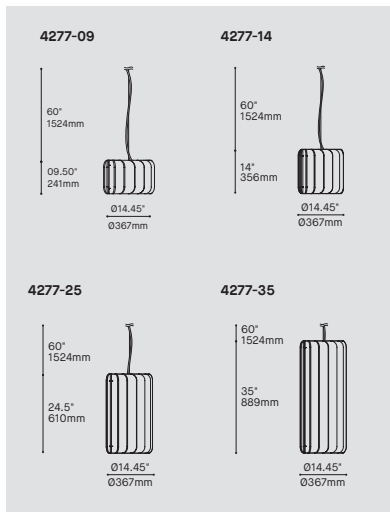

ORDERING SPECIFICATION	SPÉCIFICATION DE COMMANDE	CODE			
MODEL MODÈLE					
4277D-09	MILL 9.5" (DIRECT)				
4277D-14	MILL 14" (DIRECT)				
4277D-25	MILL 25" (DIRECT)				
4277D-35	MILL 35" (DIRECT)				
4277DI-14	MILL 14" (DIRECT + INDIRECT)				
4277DI-25	MILL 25" (DIRECT + INDIRECT)				
4277DI-35	MILL 35" (DIRECT + INDIRECT)				
	*DIRECT AND INDIRECT LIGHT SOURCES CAN BE DIMMED INDEPENDENTLY				
LIGHT SOURCE SOURCE LUMINEUSE					
4277D					
LED.LO	LOW OUTPUT				
LED	REGULAR OUTPUT				
LED.HO	HIGH OUTPUT				
4277DI					
LED.LO.REG	LOW OUTPUT DIRECT + REGULAR OUTPUT INDIRECT				
LED.LO.HO	LOW OUTPUT DIRECT + HIGH OUTPUT INDIRECT				
LED.REG.REG	REGULAR OUTPUT DIRECT + REGULAR OUTPUT INDIRECT				
LED.REG.HO	REGULAR OUTPUT DIRECT + HIGH OUTPUT INDIRECT				
LED.HO.REG	HIGH OUTPUT DIRECT + REGULAR OUTPUT INDIRECT				
LED.HO.HO	HIGH OUTPUT DIRECT + HIGH OUTPUT INDIRECT				
COLOR TEMPERATURE TEMPÉRATURE DE COULEUR					
27*	2700K				
30	3000K				
35	3500K				
40	4000K				
	*LONGER LEAD TIME MAY APPLY. PLEASE CONTACT YOUR EUREKA REPRESENTATIVE				
COLOR RENDERING INDEX (CRI) INDICE DE RENDU DE COULEUR (IRC)					
80	80+ CRI				
90*	90+ CRI				
	*LONGER LEAD TIME MAY APPLY. PLEASE CONTACT YOUR EUREKA REPRESENTATIVE				
VOLTAGE VOLTAGE					
120V	120 VOLT				
277V	277 VOLT				
CONTROL OPTION OPTION DE CONTRÔLE					
DV	0-10V DIMMING (120V-277V)				
DP	PHASE DIMMING (120V ONLY)				
NLTAIR2*	NLIGHT AIR CONTROL GEN 2				
NLIGHT*	NLIGHT WIRED CONTROL				
	*DUAL DIMMING NOT AVAILABLE WITH NLIGHT OPTIONS				
	*REQUIRES RC2 CANOPY				
EMERGENCY BATTERY BATTERIE D'URGENCE					
	APPLIES TO DOWNLIGHT PORTION ONLY. EM DRIVER BOX INCLUDED, INSTALLED REMOTELY. SEE EM GUIDE FOR DETAILS.				
EMB*	EMERGENCY BATTERY FOR REMOTE BOX				
	*3981EA ACCESSORY IS REQUIRED				
CABLE CÂBLE		AC			
AC	AIRCRAFT MOUNTING & POWER CORD, FIELD ADJUSTABLE				
CABLE LENGTH LONGUEUR DE CÂBLE					
60	60" AIRCRAFT CABLE (STD LENGTH)				
**	CUSTOM AIRCRAFT CABLE LENGTH (PLEASE SPECIFY) FOR OVERALL LENGTH, PLEASE CONTACT YOUR EUREKA REPRESENTATIVE				
MOUNTING MONTAGE					
RC1	ROUND CANOPY / PAVILLON ROND				
RC2	SCREWLESS CANOPY Ø5.50" X 1.35" (2473F) NLIGHT SCREWLESS CANOPY Ø7.75" X 1.30" (2474H)				
CANOPY FINISH FINI PAVILLON					
BLKE	BLACK FINE TEXTURE				
WHE	WHITE FINE TEXTURE				
POWER CORD FINISH FINI CABLE D'ALIMENTATION					
BLK	BLACK VINYL	BOC*	BLOOD ORANGE	NBC*	NAVY BLUE
WH	WHITE VINYL	BTC*	BATTLESHIP GRAY	REC*	RED
ABC*	AZURE BLUE	BYC*	BANANA YELLOW	SGC*	SILVER GRAY
AWC*	ARCTIC WHITE	CHC*	CHARCOAL	TGC*	TITANIUM GRAY
BBC*	BASIC BLACK	GGC*	GRASS GREEN		
	*TEXTILE BRAIDED CORD. ADDITIONAL COST AND LONGER LEAD TIME MAY APPLY. PLEASE CONTACT YOUR EUREKA REPRESENTATIVE				
SHADE FINISH FINI ABAT-JOUR					
ABF	AZURE BLUE FELT	BYF	BANANA YELLOW FELT	REF	RED FELT
AWF	ARCTIC WHITE FELT	CHF	CHARCOAL FELT	SGF	SILVER GRAY FELT
BBF	BASIC BLACK FELT	NBF	NAVY BLUE FELT	TGF	TITANIUM GRAY
BOF	BLOOD ORANGE FELT	OBF	OCEAN BLUE FELT	ZFF	FELT ZINFANDEL
BTF	BATTLESHIP GRAY FELT	PGF	PEAR GREEN FELT		
PREMIUM*	PLEASE SPECIFY PREMIUM COLOR CODE – SEE ACOUSTIC MATERIAL COLOR OPTIONS PAGE				
	*LONGER LEAD TIME MAY APPLY. PLEASE CONTACT YOUR EUREKA REPRESENTATIVE				
DIFFUSER FINISH FINI DIFFUSEUR		WH			
WH	WHITE				
ACCESSORY ACCESSOIRE					
3981EA	ELECTRICAL BOX FOR EMB EMERGENCY BATTERY				