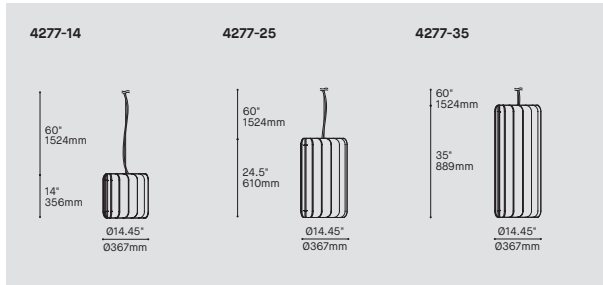

MOUNTING OPTIONS OPTIONS DE MONTAGE

PRODUCT CHARACTERISTICS CARACTÉRISTIQUES DU PRODUIT

ORDERING SPECIFICATION SPÉCIFICATION DE COMMANDE

CODE

QUICKSHIP

QS5 QUICKSHIP 5 DAYS - MAXIMUM 5 UNITS QUICKSHIP 5 JOURS - MAXIMUM 5 UNITÉS
QS10 QUICKSHIP 10 DAYS - MAXIMUM 20 UNITS QUICKSHIP 10 JOURS - MAXIMUM 20 UNITÉS

MODEL MODÈLE

4277D-14 MILL 14" (DIRECT)
4277D-25 MILL 25" (DIRECT)
4277D-35 MILL 35" (DIRECT)
4277DI-14 MILL 14" (DIRECT + INDIRECT)
4277DI-25 MILL 25" (DIRECT + INDIRECT)
4277DI-35 MILL 35" (DIRECT + INDIRECT)
*DIRECT AND INDIRECT LIGHT SOURCES CAN BE DIMMED INDEPENDENTLY

LIGHT SOURCE SOURCE LUMINEUSE

4277D
LED.LO LOW OUTPUT
LED REGULAR OUTPUT
LED.HO HIGH OUTPUT

4277DI

LED.LO.REG LOW OUTPUT DIRECT + REGULAR OUTPUT INDIRECT
LED.LO.HO LOW OUTPUT DIRECT + HIGH OUTPUT INDIRECT
LED.REG.REG REGULAR OUTPUT DIRECT + REGULAR OUTPUT INDIRECT
LED.REG.HO REGULAR OUTPUT DIRECT + HIGH OUTPUT INDIRECT
LED.HO.REG HIGH OUTPUT DIRECT + REGULAR OUTPUT INDIRECT
LED.HO.HO HIGH OUTPUT DIRECT + HIGH OUTPUT INDIRECT

COLOR TEMPERATURE TEMPÉRATURE DE COULEUR

30 3000K
35 3500K

COLOR RENDERING INDEX (CRI) INDICE DE RENDU DE COULEUR (IRC)

80 80+ CRI

VOLTAGE VOLTAGE

120V 120 VOLT
277V 277 VOLT

CONTROL OPTION OPTION DE CONTRÔLE

DV 0-10V DIMMING (120V-277V)
DP PHASE DIMMING (120V ONLY)

CABLE CÂBLE

AC AIRCRAFT MOUNTING & POWER CORD, FIELD ADJUSTABLE

CABLE LENGTH LONGUEUR DE CÂBLE

60 60" AIRCRAFT CABLE (STD LENGTH)
** CUSTOM AIRCRAFT CABLE LENGTH (PLEASE SPECIFY)
FOR OVERALL LENGTH, PLEASE CONTACT YOUR EUREKA REPRESENTATIVE

MOUNTING MONTAGE

RC1 ROUND CANOPY / PAVILLON ROND
SCREWLESS CANOPY Ø5.50" X 1.35" (2473F)

CANOPY FINISH FINI PAVILLON

BLKE BLACK FINE TEXTURE
WHE WHITE FINE TEXTURE

POWER CORD FINISH FINI CÂBLE D'ALIMENTATION

BLK BLACK POWER CORD
WH WHITE POWER CORD
CLR CLEAR POWER CORD

SHADE FINISH FINI ABAT-JOUR

ABF AZURE BLUE FELT BYF BANANA YELLOW FELT REF RED FELT
AWF ARCTIC WHITE FELT CHF CHARCOAL FELT SGF SILVER GRAY FELT
BBF BASIC BLACK FELT NBF NAVY BLUE FELT TGF TITANIUM GRAY FELT
BOF BLOOD ORANGE FELT OBF OCEAN BLUE FELT ZFF ZINFANDEL FELT
BTF BATTLESHIP GRAY FELT PGF PEAR GREEN FELT

DIFFUSER FINISH FINI DIFFUSEUR

WH WHITE

SPECIFICATION