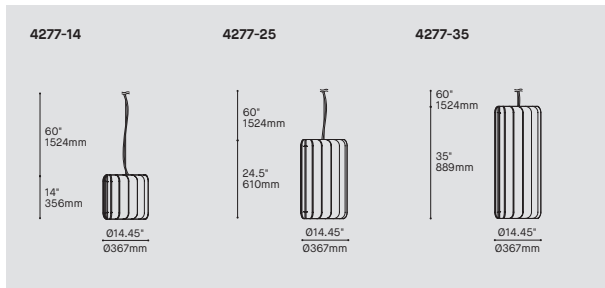

MOUNTING OPTIONS OPTIONS DE MONTAGE

PRODUCT CHARACTERISTICS CARACTÉRISTIQUES DU PRODUIT

ORDERING SPECIFICATION SPÉCIFICATION DE COMMANDE

CODE

MODEL MODÈLE					
4277D-14	MILL 14" (DIRECT)				
4277D-25	MILL 25" (DIRECT)				
4277D-35	MILL 35" (DIRECT)				
4277DI-14	MILL 14" (DIRECT + INDIRECT)				
4277DI-25	MILL 25" (DIRECT + INDIRECT)				
4277DI-35	MILL 35" (DIRECT + INDIRECT)				
	*DIRECT AND INDIRECT LIGHT SOURCES CAN BE DIMMED INDEPENDENTLY				
LIGHT SOURCE SOURCE LUMINEUSE					
4277D					
LED.LO	LOW OUTPUT				
LED	REGULAR OUTPUT				
LED.HO	HIGH OUTPUT				
4277DI					
LED.LO.REG	LOW OUTPUT DIRECT + REGULAR OUTPUT INDIRECT				
LED.LO.HO	LOW OUTPUT DIRECT + HIGH OUTPUT INDIRECT				
LED.REG.REG	REGULAR OUTPUT DIRECT + REGULAR OUTPUT INDIRECT				
LED.REG.HO	REGULAR OUTPUT DIRECT + HIGH OUTPUT INDIRECT				
LED.HO.REG	HIGH OUTPUT DIRECT + REGULAR OUTPUT INDIRECT				
LED.HO.HO	HIGH OUTPUT DIRECT + HIGH OUTPUT INDIRECT				
COLOR TEMPERATURE TEMPÉRATURE DE COULEUR					
27*	2700K				
30	3000K				
35	3500K				
40	4000K				
	*LONGER LEAD TIME MAY APPLY, PLEASE CONTACT YOUR EUREKA REPRESENTATIVE				
COLOR RENDERING INDEX (CRI) INDICE DE RENDU DE COULEUR (IRC)					
80	80+ CRI				
90*	90+ CRI				
	*LONGER LEAD TIME MAY APPLY, PLEASE CONTACT YOUR EUREKA REPRESENTATIVE				
VOLTAGE VOLTAGE					
120V	120 VOLT				
277V	277 VOLT				
CONTROL OPTION OPTION DE CONTRÔLE					
DV	0-10V DIMMING (120V-277V)				
DP	PHASE DIMMING (120V ONLY)				
NLTAIR2*	NLIGHT AIR CONTROL GEN 2				
NLIGHT*	NLIGHT WIRED CONTROL				
	*DUAL DIMMING NOT AVAILABLE WITH NLIGHT OPTIONS				
	*REQUIRES RC2 CANOPY				
EMERGENCY BATTERY BATTERIE D'URGENCE					
	APPLIES TO DOWNLIGHT PORTION ONLY. EM DRIVER BOX INCLUDED, INSTALLED REMOTELY. SEE EM GUIDE FOR DETAILS.				
EMB*	EMERGENCY BATTERY FOR REMOTE BOX				
	*3981EA ACCESSORY IS REQUIRED				
CABLE CÂBLE		AC			
AC	AIRCRAFT MOUNTING & POWER CORD, FIELD ADJUSTABLE				
CABLE LENGTH LONGUEUR DE CÂBLE					
60	60" AIRCRAFT CABLE (STD LENGTH)				
**	CUSTOM AIRCRAFT CABLE LENGTH (PLEASE SPECIFY)				
	FOR OVERALL LENGTH, PLEASE CONTACT YOUR EUREKA REPRESENTATIVE				
MOUNTING MONTAGE					
	ROUND CANOPY / PAVILLON ROND				
RC1	SCREWLESS CANOPY Ø5.50" X 1.35" (2473F)				
RC2	NLIGHT SCREWLESS CANOPY Ø7.75" X 1.30" (2474H)				
CANOPY FINISH FINI PAVILLON					
BLKE	BLACK FINE TEXTURE				
WHE	WHITE FINE TEXTURE				
POWER CORD FINISH FINI CÂBLE D'ALIMENTATION					
BLK	BLACK POWER CORD				
WH	WHITE POWER CORD				
CLR	CLEAR POWER CORD				
SHADE FINISH FINI ABAT-JOUR					
ABF	AZURE BLUE FELT	BYF	BANANA YELLOW FELT	REF	RED FELT
AWF	ARCTIC WHITE FELT	CHF	CHARCOAL FELT	SGF	SILVER GRAY FELT
BBF	BASIC BLACK FELT	NBF	NAVY BLUE FELT	TGF	TITANIUM GRAY FELT
BOF	BLOOD ORANGE FELT	OBF	OCEAN BLUE FELT	ZFF	ZINFANDEL FELT
BTF	BATTLESHIP GRAY FELT	PGF	PEAR GREEN FELT		
PREMIUM*	PLEASE SPECIFY PREMIUM COLOR CODE – SEE ACOUSTIC MATERIAL COLOR OPTIONS PAGE				
	*LONGER LEAD TIME MAY APPLY, PLEASE CONTACT YOUR EUREKA REPRESENTATIVE				
DIFFUSER FINISH FINI DIFFUSEUR		WH			
WH	WHITE				
ACCESSORY ACCESSOIRE					
3981EA	ELECTRICAL BOX FOR EMB EMERGENCY BATTERY				

SPECIFICATION