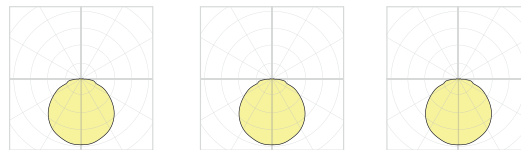

LIGHT DISTRIBUTION

4805-26

4805-38

4805-50

TECHNICAL DATA