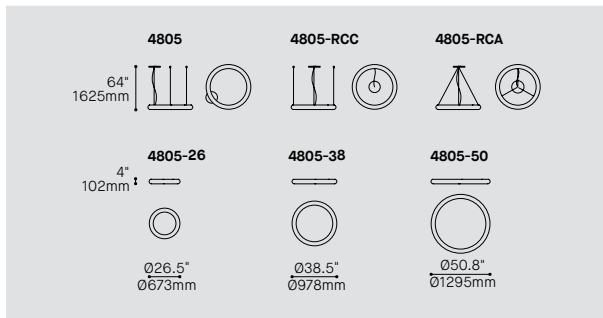

MOUNTING OPTIONS OPTIONS DE MONTAGE

ORDERING SPECIFICATION SPÉCIFICATION DE COMMANDE

CODE

MODEL MODÈLE

- 4805-26 ODEON 26"
- 4805-38 ODEON 38"
- 4805-50 ODEON 50"

LIGHT SOURCE SOURCE LUMINEUSE

- LED.LO LOW OUTPUT
- LED REGULAR OUTPUT
- LED.HO HIGH OUTPUT

COLOR TEMPERATURE TEMPÉRATURE DE COULEUR

- 27 2700K
- 30 3000K
- 35 3500K
- 40* 4000K
- LONGER LEAD TIME MAY APPLY, PLEASE CONTACT YOUR EUREKA REPRESENTATIVE

COLOR RENDERING INDEX (CRI) INDICE DE RENDU DE COULEUR (IRC)

- 90 90+ CRI

VOLTAGE VOLTAGE

- 120V 120 VOLT
- 277V 277 VOLT

CONTROL OPTION OPTION DE CONTRÔLE

- DV 0-10V DIMMING (120-277V)
- DP PHASE DIMMING (120V ONLY)
- NLTAIR2* NLIGHT AIR CONTROL GEN 2
- NLIGHT* NLIGHT WIRED CONTROL
- REFER TO NLIGHT GUIDE AND INSTALLATION SHEET FOR ALL REQUIREMENTS. EMERGENCY BATTERY NOT AVAILABLE WITH NLIGHT OPTIONS

EMERGENCY BATTERY BATTERIE D'URGENCE

- FOR 120-277V, EM DRIVER BOX INCLUDED, INSTALLED REMOTELY. SEE EM GUIDE FOR DETAILS.
- EMB* EMERGENCY BATTERY IN 16"X12" REMOTE ELECTRICAL BOX
- 3981EA ACCESSORY IS REQUIRED FOR THIS OPTION

DRIVER POSITION POSITION DU PILOTE

- RDP* RECESSED DRIVER
- 3981C (FOR 26, 38 LO, 38 REG, 50 LO) OR 3981D (38HO, 50REG, 50HO) ACCESSORY REQUIRED
- RDP WITH NLIGHT REQUIRES REMOTE POWER PACK ACC. (39NLAA FOR NLTAIR2 OR 39NLWA FOR NLIGHT)

CABLE CABLE

- AC AIRCRAFT MOUNTING & CLEAR CABLE, FIELD ADJUSTABLE

CABLE LENGTH LONGUEUR DE CÂBLE

- 60 60" AIRCRAFT CABLE (STD LENGTH)
- ** CUSTOM AIRCRAFT CABLE LENGTH (PLEASE SPECIFY)
- FOR OVERALL LENGTH, PLEASE CONTACT YOUR EUREKA REPRESENTATIVE

MOUNTING OPTION OPTION DE MONTAGE

- ROUND CANOPY / PAVILLON ROND
- RC1 SCREWLESS CANOPY 05.5" X 1.4" (2473F) EXCEPT FOR 50" HO
- RC2 NLIGHT SCREWLESS CANOPY 07.8" X 1.3" (2474H) EXCEPT FOR 50" HO
- RC3 50" HO STD & NLIGHT SCREWLESS CANOPY 09.4" X 1.9" (2475I)
- RC4* RECESSED DRIVER OPTION FOR 26, 38 LO, 38 REG, 50 LO 6.4"X0.3" (2403B)
- RC5** RECESSED DRIVER OPTION FOR 38HO, 50REG, 50HO 9.4"X0.3" (2405B)
- SEPERATE ACCESSORY REQUIRED *3981C, **3981D

MOUNTING CABLE OPTION OPTION DE MONTAGE DE CÂBLE

- RCA* CENTERED ROUND CANOPY - AIRCRAFT CABLES ANGLED TO CENTER
- RCC CENTERED ROUND CANOPY - STRAIGHT AIRCRAFT CABLES
- NOT AVAILABLE WITH RECESSED DRIVER (RDP)
- IF NO OPTION IS SELECTED, AN OFF-CENTERED ROUND CANOPY WITH STRAIGHT AIRCRAFT CABLES IS STANDARD

CANOPY FINISH FINI PAVILLON

- WHE WHITE FINE TEXTURE

POWER CORD FINISH FINI CÂBLE D'ALIMENTATION

- WH WHITE POWER CORD
- CLR CLEAR POWER CORD

DIFFUSER FINISH FINI DIFFUSEUR

- WH WHITE

ACCESSORY ACCESSOIRE

ALL ACCESSORIES ARE AVAILABLE FOR ADVANCE SHIPPING

- 3981C JUNCTION BOX FOR RECESSED DRIVER OPTION (FOR 26, 38 LO, 38 REG, 50 LO)
- 3981D JUNCTION BOX FOR RECESSED DRIVER OPTION (FOR 38HO, 50REG, 50HO)
- 39NLAA NLIGHT AIR GEN 2 REMOTE POWER PACK (FOR RECESSED DRIVER ONLY)
- 39NLWA NLIGHT WIRED REMOTE POWER PACK (FOR RECESSED DRIVER ONLY)

EMERGENCY BATTERY ACCESSORY ACCESSOIRE BATTERIE D'URGENCE

- 3981EA REMOTE ELECTRICAL BOX (16"X12") FOR EMB EMERGENCY BATTERY