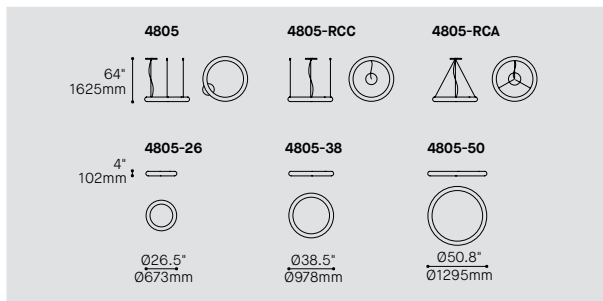

FAMILY FAMILLE

3805 (CEILING) 3806 (CEILING ACOUSTIC) 4845-2 / 4845-3 (LAYERS)

MOUNTING OPTIONS OPTIONS DE MONTAGE

ORDERING SPECIFICATION	SPÉCIFICATION DE COMMANDE	CODE
MODEL MODÈLE		
4805-26	ODEON 26"	
4805-38	ODEON 38"	
4805-50	ODEON 50"	
LIGHT SOURCE SOURCE LUMINEUSE		
LED	REGULAR OUTPUT	
COLOR TEMPERATURE TEMPÉRATURE DE COULEUR		TW
TW*	TUNABLE WHITE (2700K TO 5000K) * LONGER LEAD TIME MAY APPLY, PLEASE CONTACT YOUR EUREKA REPRESENTATIVE	
COLOR RENDERING INDEX (CRI) INDICE DE RENDU DE COULEUR (IRC)		80
80	80+CRI	
VOLTAGE VOLTAGE		
120V	120 VOLT	
277V	277 VOLT	
CONTROL OPTION OPTION DE CONTRÔLE		
DDV	DUAL 0-10V DIMMING	
NLT*	NLIGHT NTUNE CONTROL * REFER TO NLIGHT GUIDE AND INSTALLATION SHEET FOR ALL REQUIREMENTS.	
CABLE CABLE		AC
AC	AIRCRAFT MOUNTING & CLEAR CABLE, FIELD ADJUSTABLE	
CABLE LENGTH LONGUEUR DE CABLE		
60	60" AIRCRAFT CABLE (STD LENGTH)	
**	CUSTOM AIRCRAFT CABLE LENGTH (PLEASE SPECIFY) FOR OVERALL LENGTH, PLEASE CONTACT YOUR EUREKA REPRESENTATIVE	
MOUNTING OPTION OPTION DE MONTAGE		RC
RC	ROUND CANOPY / PAVILLON ROND SCREWLESS CANOPY 09.4" X 1.9" (2475I)	
MOUNTING CABLE OPTION OPTION DE MONTAGE DE CÂBLE		
RCA	CENTERED ROUND CANOPY – STRAIGHT AIRCRAFT CABLES	
RCC	CENTERED ROUND CANOPY – STRAIGHT AIRCRAFT CABLES IF NO OPTION IS SELECTED, AN OFF-CENTERED ROUND CANOPY WITH STRAIGHT AIRCRAFT CABLES IS STANDARD	
CANOPY FINISH FINI PAVILLON		WHE
WHE	WHITE FINE TEXTURE	
POWER CORD FINISH FINI CÂBLE D'ALIMENTATION		
WH	WHITE POWER CORD	
CLR	CLEAR POWER CORD	
DIFFUSER FINISH FINI DIFFUSEUR		WH
WH	WHITE	